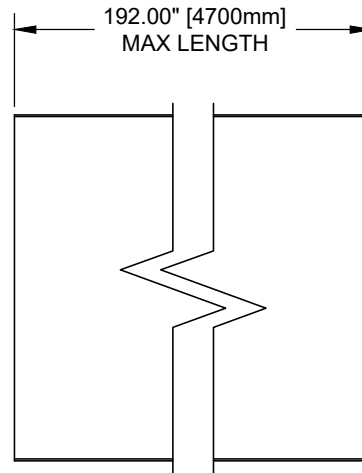

ISOMETRIC VIEW

PLAN VIEW

SECTION VIEW

ELEVATION VIEW

NOTE:

1. AVAILABLE IN BLACK, BRONZE, SILVER AND WHITE
CONTACT LUTRON QUOTES TEAM FOR CUSTOM COLOR AVAILABILITY

R64 4" FASCIA - REGULAR ROLL

SCALE: 1/2