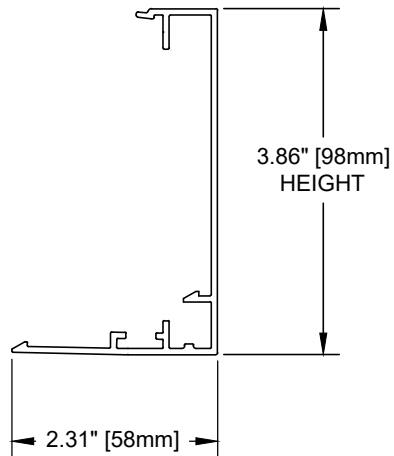

ISOMETRIC VIEW

PLAN VIEW

SECTION VIEW

ELEVATION VIEW

NOTE:

1. AVAILABLE IN BLACK, BRONZE, SILVER AND WHITE
CONTACT LUTRON QUOTES TEAM FOR CUSTOM COLOR AVAILABILITY

R64 4" FASCIA - REGULAR ROLL

SCALE: 1/2