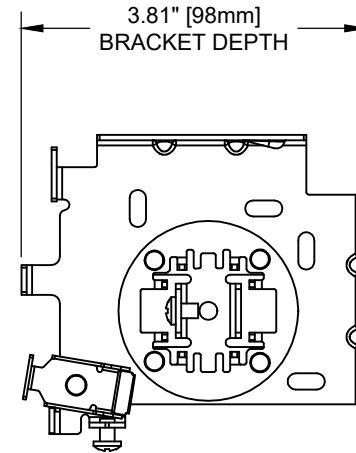

ISOMETRIC VIEW

PLAN VIEW

ELEVATION VIEW

SECTION VIEW

R64 4" FASCIA BRACKET - REVERSE ROLL

SCALE: 1/2

DRAWING #: 085777

REVISION: A