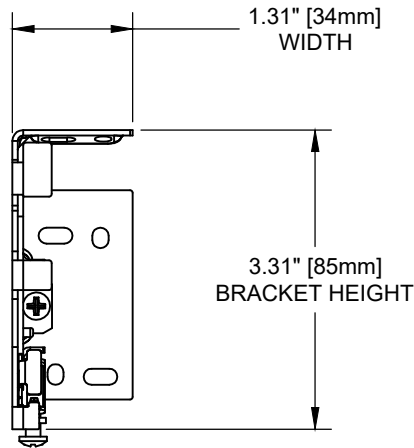

ISOMETRIC VIEW

PLAN VIEW

ELEVATION VIEW

SECTION VIEW

R64 4" FASCIA BRACKET - REVERSE ROLL

SCALE: 1/2

DRAWING #: 085777

REVISION: A