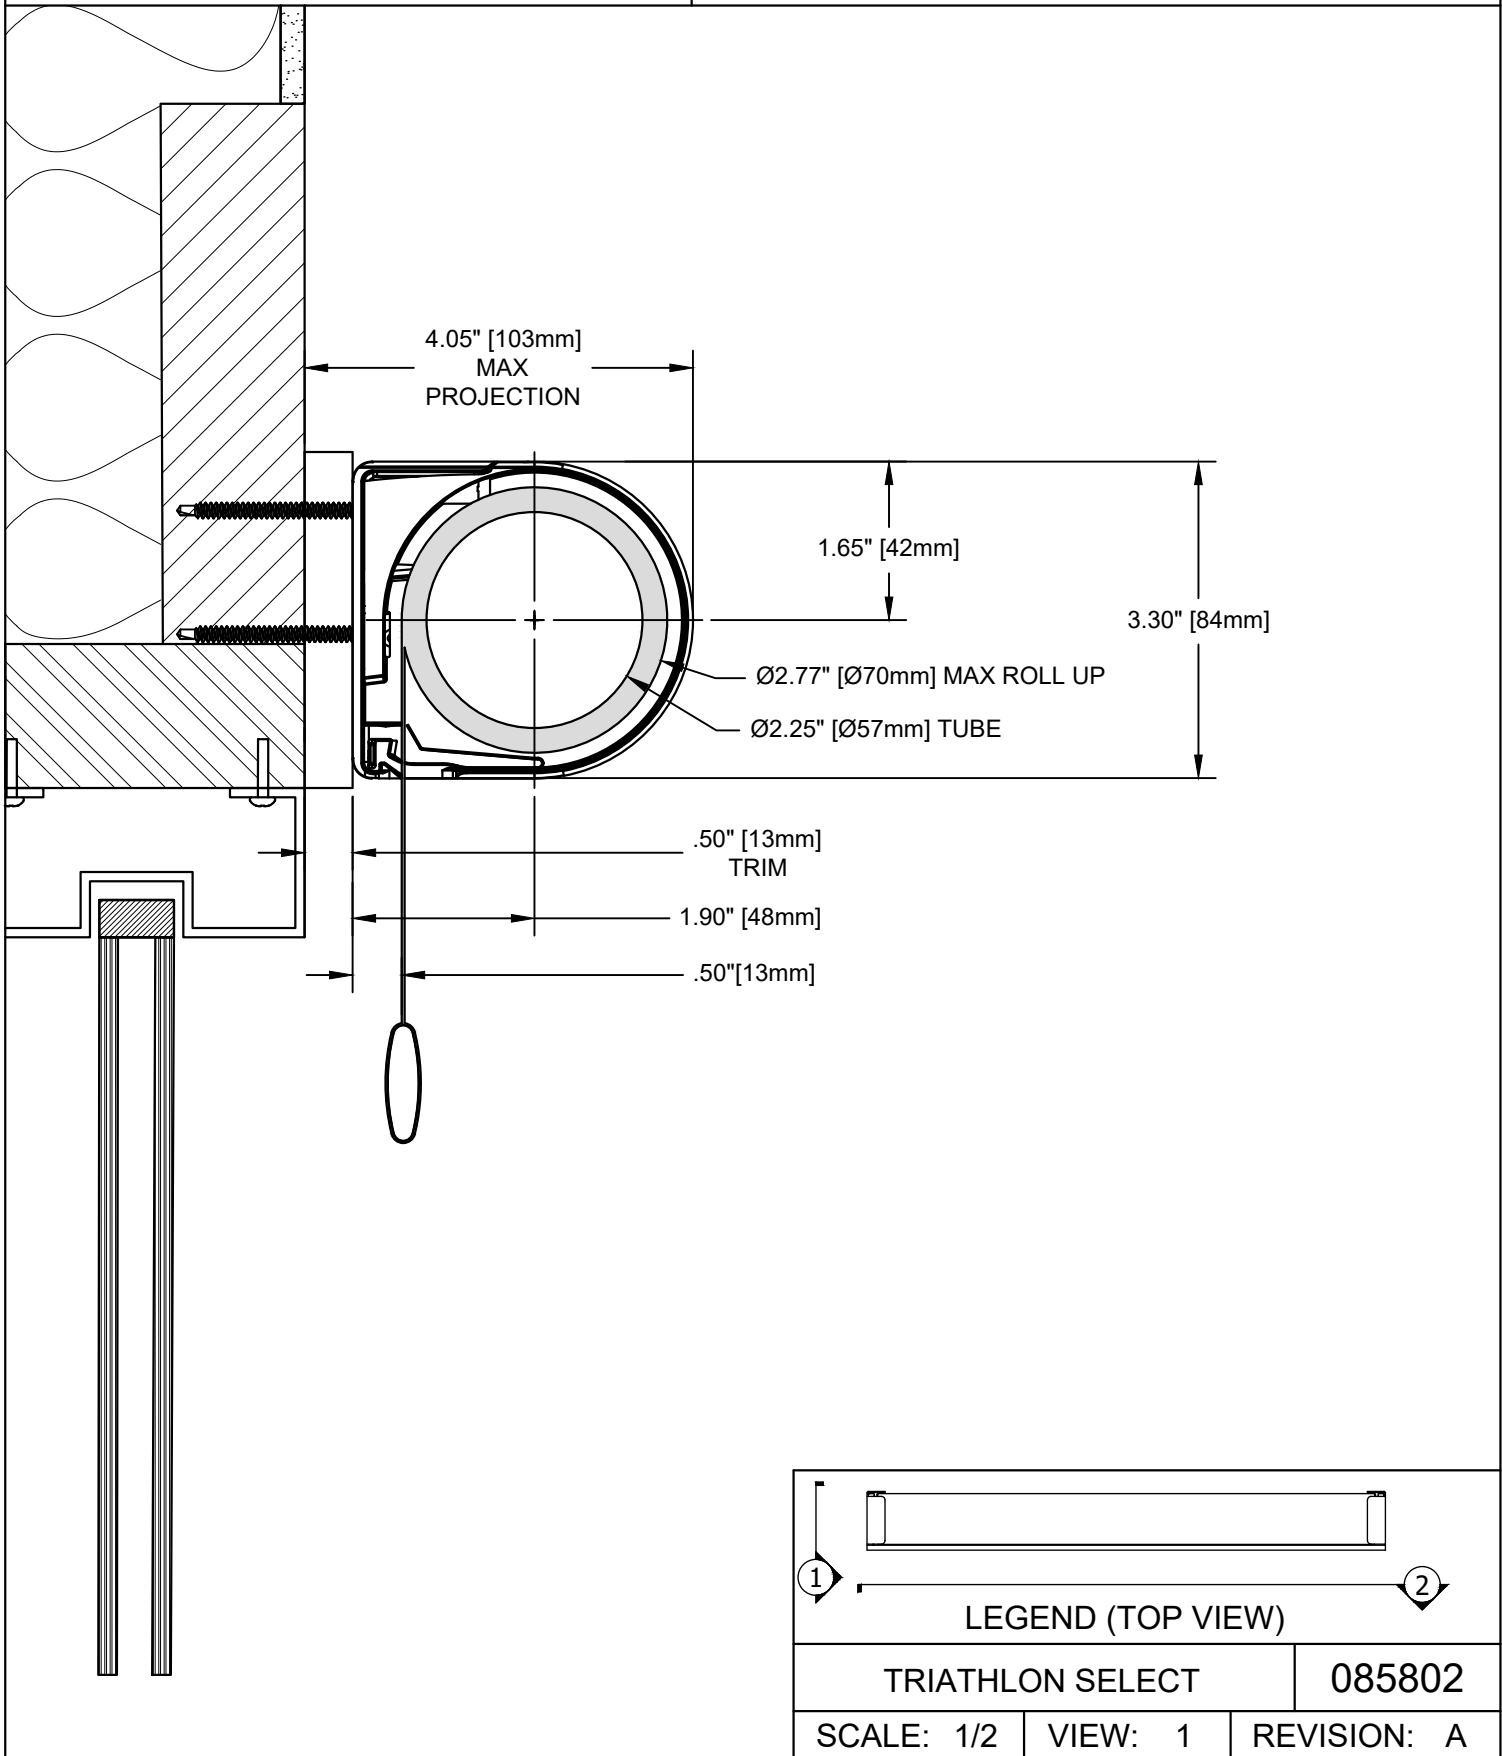

TRIATHLON SELECT TYPE A SHADE

OUTSIDE MOUNT SHADE ON TRIM

TRIATHLON SELECT		085802
SCALE: 1/2	VIEW: 1	REVISION: A

**END VIEW**

TRIATHLON SELECT TYPE B SHADE

OUTSIDE MOUNT SHADE ON TRIM

TRIATHLON SELECT		085802
SCALE: 1/2	VIEW: 1	REVISION: A