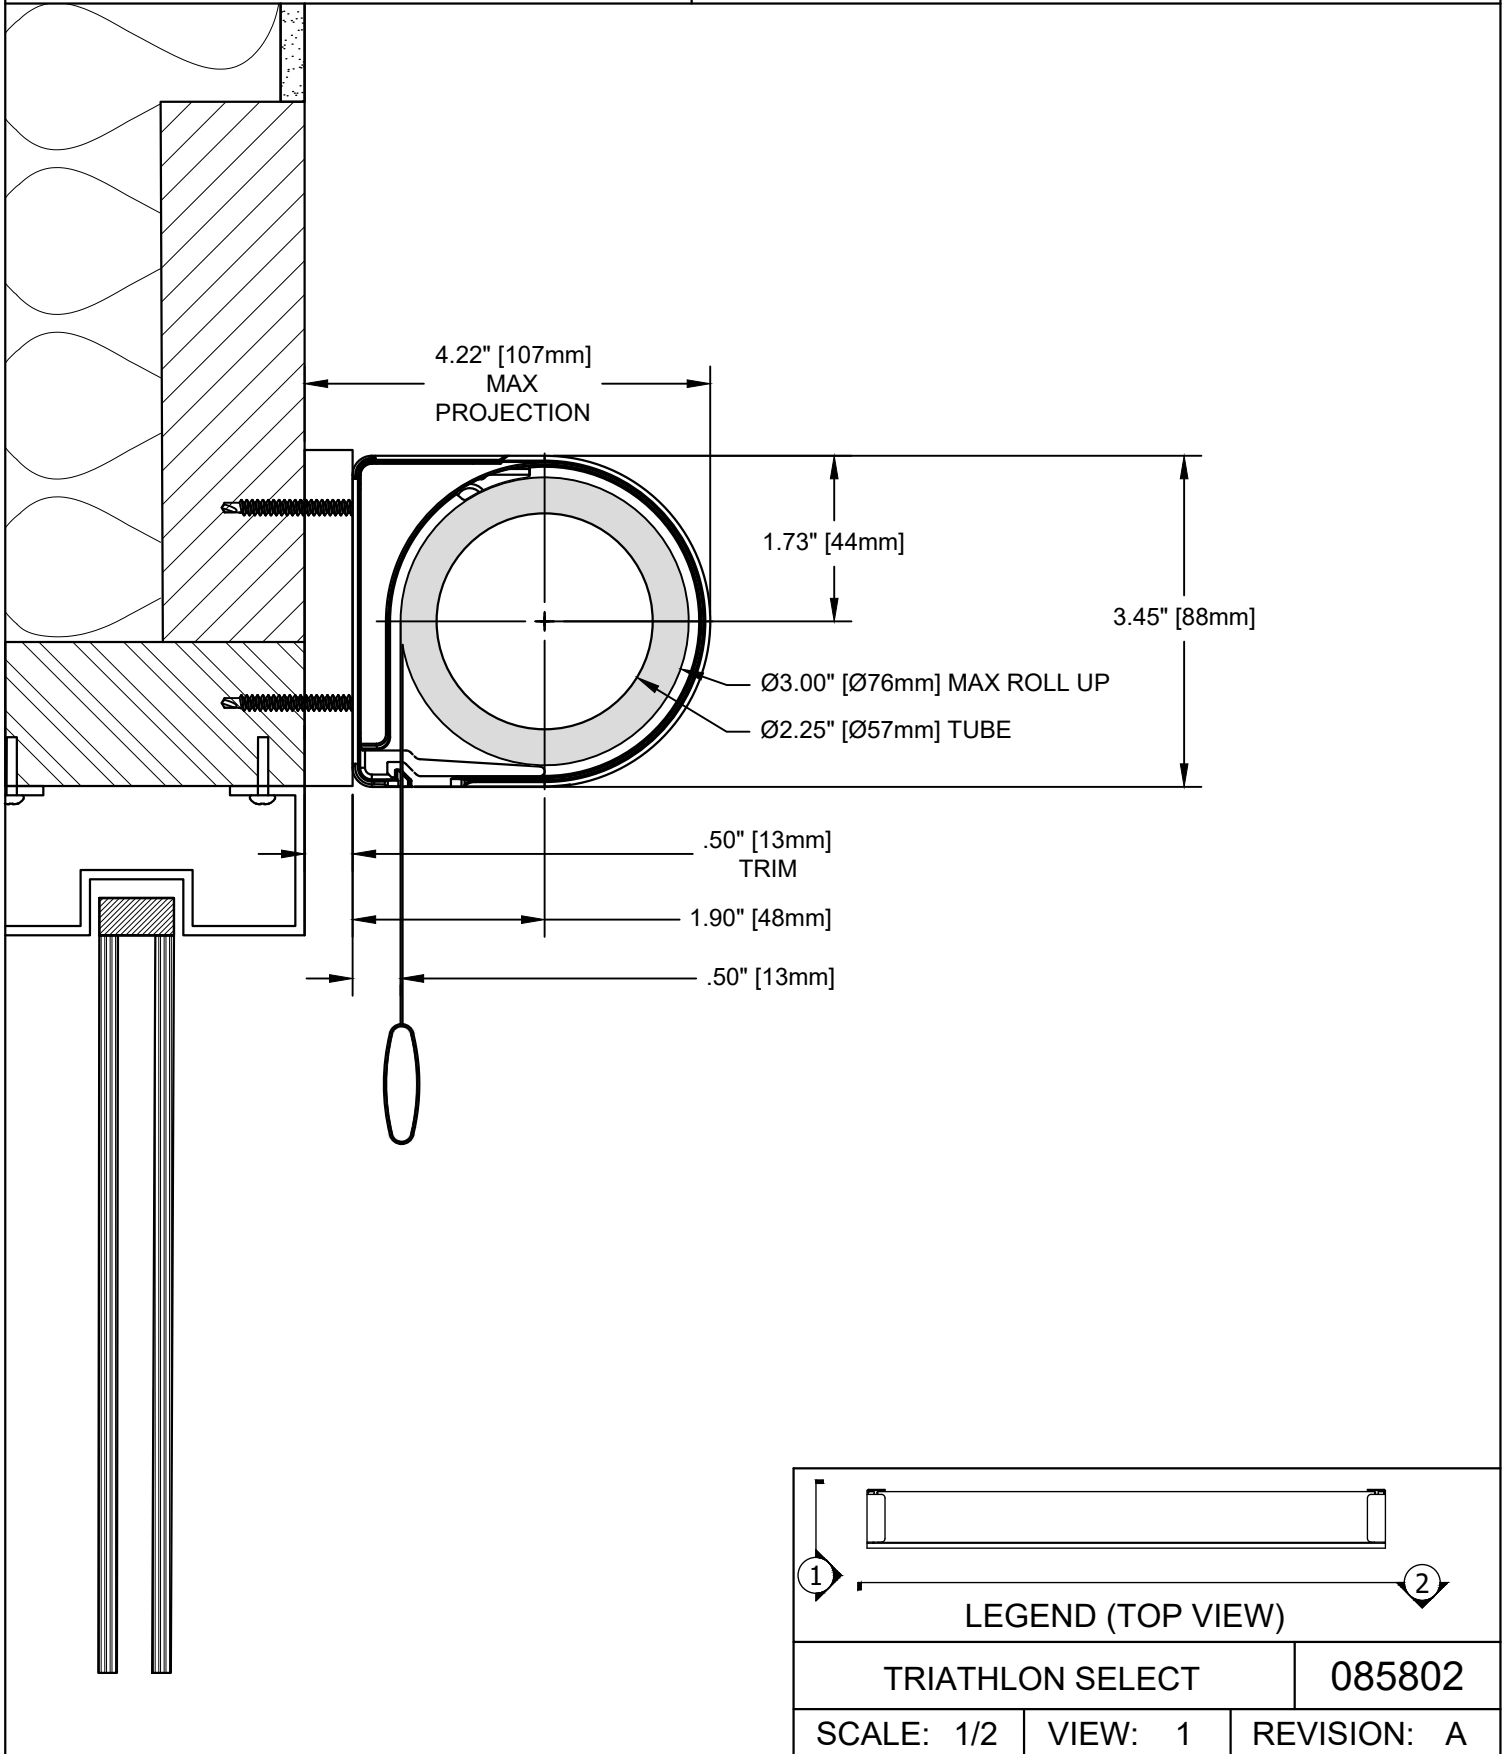

TRIATHLON SELECT TYPE A SHADE

OUTSIDE MOUNT SHADE ON TRIM

TRIATHLON SELECT		085802
SCALE: 1/2	VIEW: 1	REVISION: A

**END VIEW**

TRIATHLON SELECT TYPE B SHADE

OUTSIDE MOUNT SHADE ON TRIM

TRIATHLON SELECT		085802
SCALE: 1/2	VIEW: 1	REVISION: A