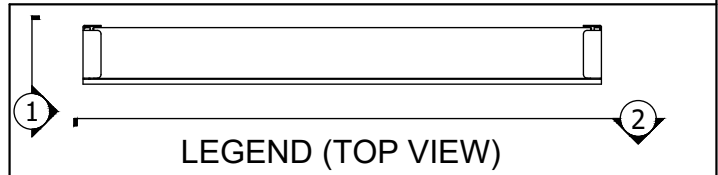

TRIATHLON SELECT TYPE A SHADE

OUTSIDE MOUNT SHADE ON TRIM

TRIATHLON SELECT		085802
SCALE: 1/2	VIEW: 1	REVISION: A

**END VIEW**

TRIATHLON SELECT TYPE B SHADE

OUTSIDE MOUNT SHADE ON TRIM

TRIATHLON SELECT		085802
SCALE: 1/2	VIEW: 1	REVISION: A