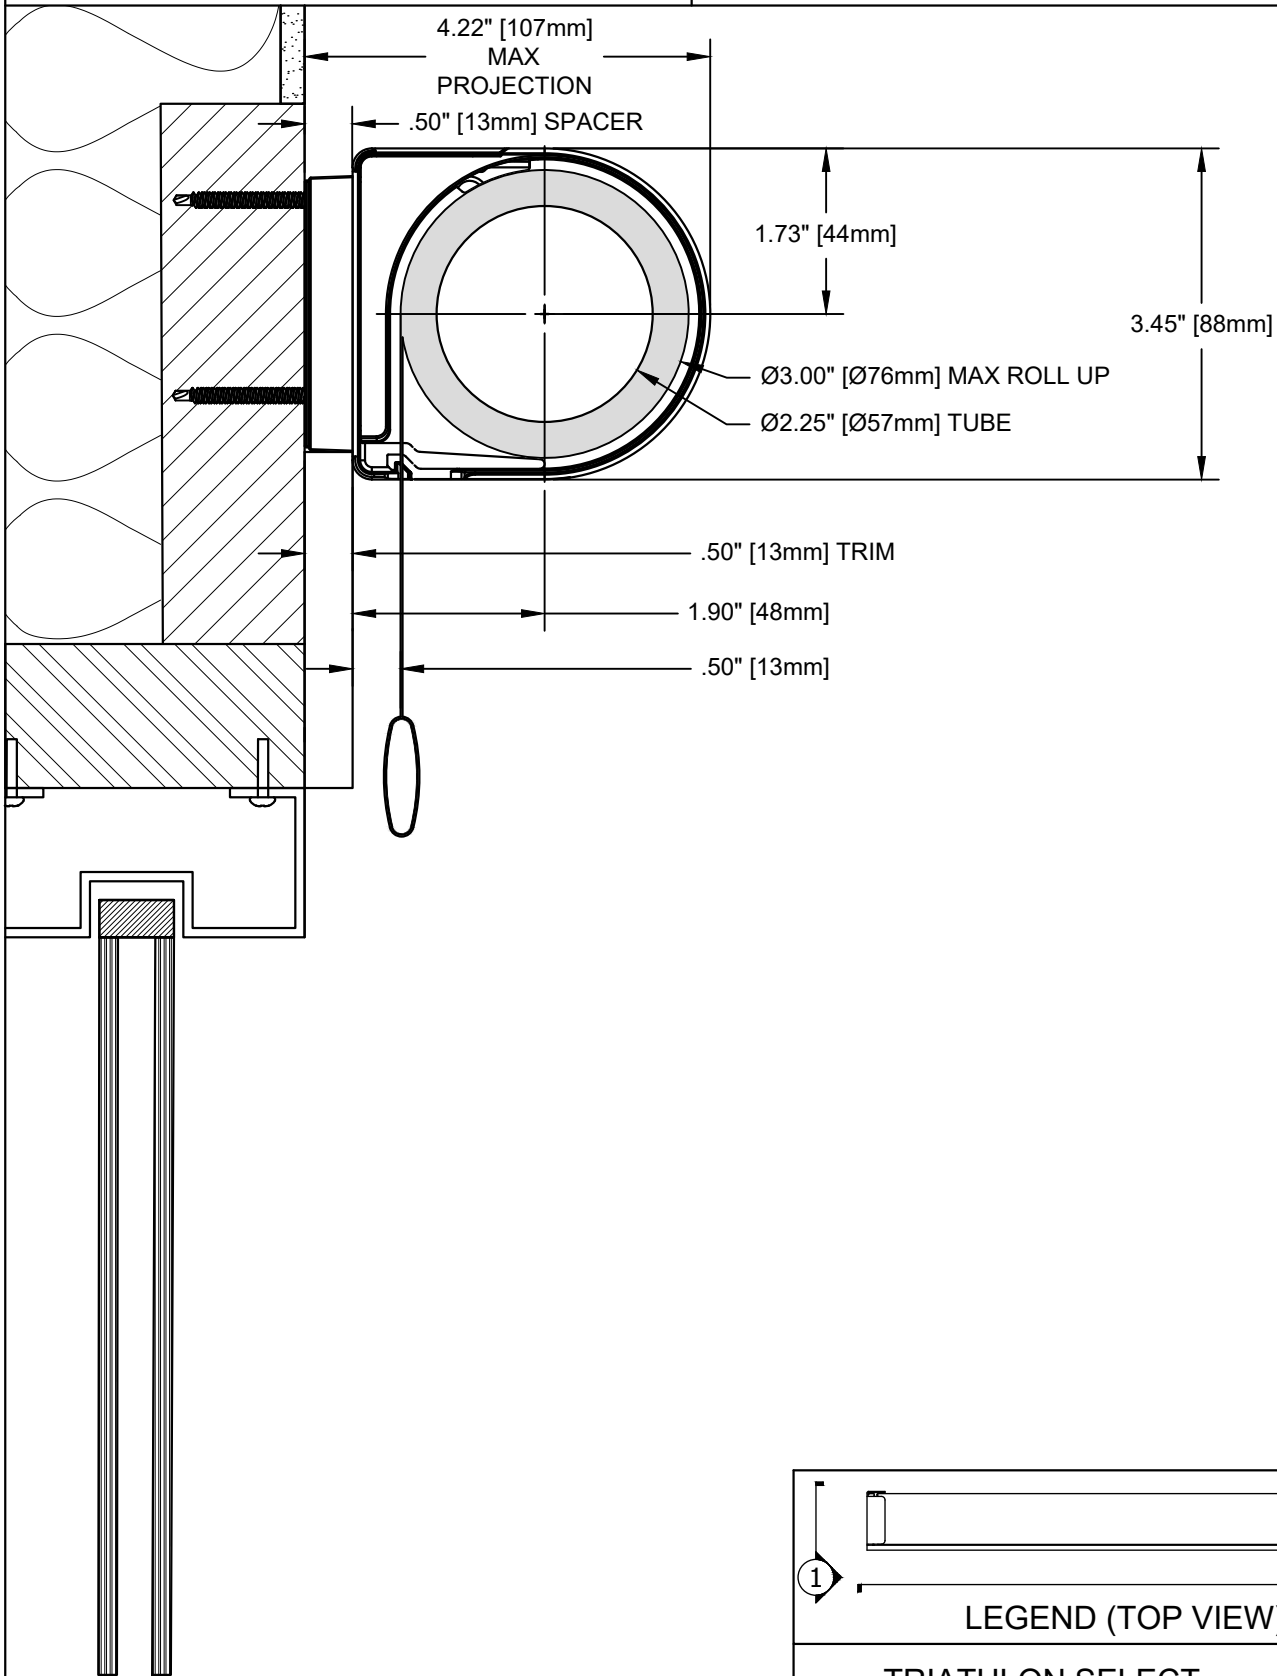

TRIATHLON SELECT TYPE A SHADE

OUTSIDE MOUNT SHADE ABOVE TRIM

LEGEND (TOP VIEW)		
TRIATHLON SELECT		085803
SCALE: 1/2	VIEW: 1	REVISION: A

TRIATHLON SELECT TYPE B SHADE

OUTSIDE MOUNT SHADE ABOVE TRIM

LEGEND (TOP VIEW)		
TRIATHLON SELECT	085803	
SCALE: 1/2	VIEW: 1	REVISION: A