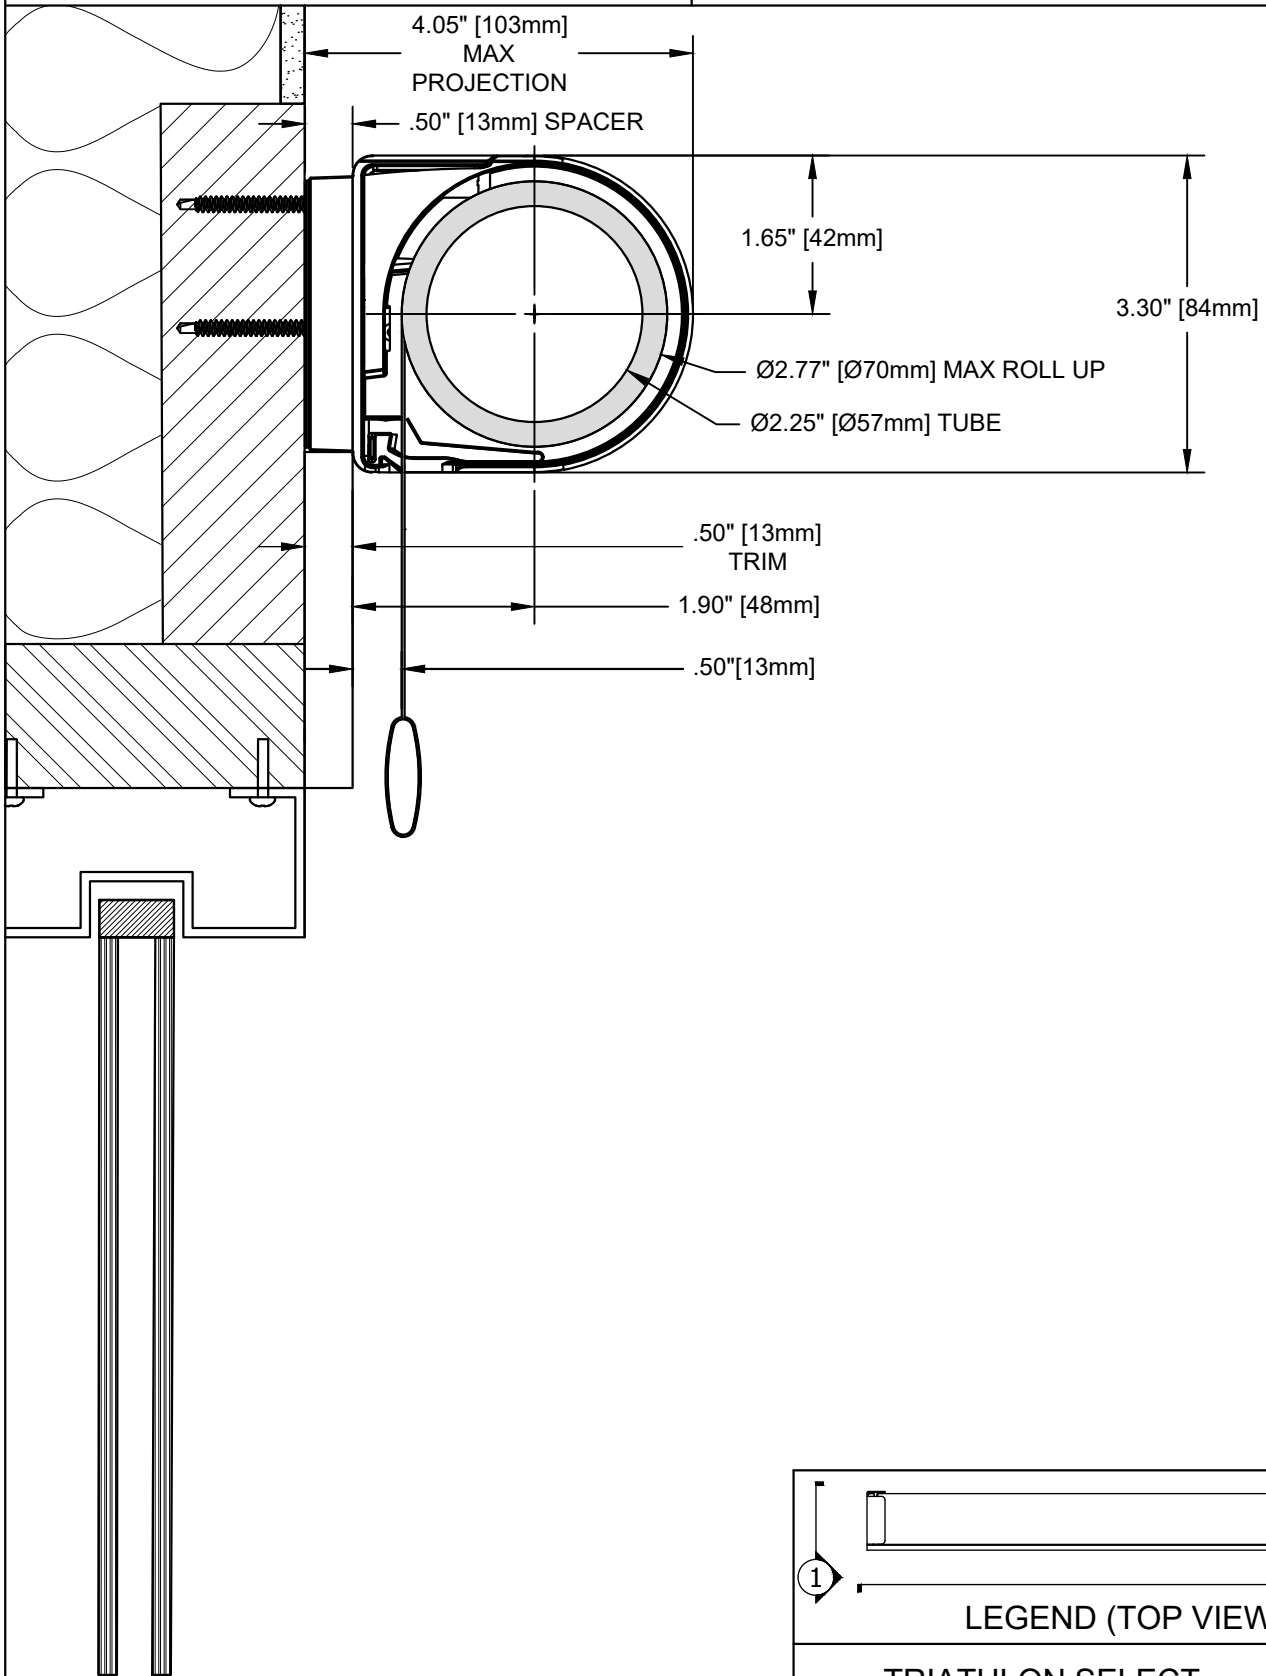

TRIATHLON SELECT TYPE A SHADE

OUTSIDE MOUNT SHADE ABOVE TRIM

LEGEND (TOP VIEW)		
TRIATHLON SELECT		085803
SCALE: 1/2	VIEW: 1	REVISION: A

TRIATHLON SELECT TYPE B SHADE

OUTSIDE MOUNT SHADE ABOVE TRIM

LEGEND (TOP VIEW)		
TRIATHLON SELECT	085803	
SCALE: 1/2	VIEW: 1	REVISION: A