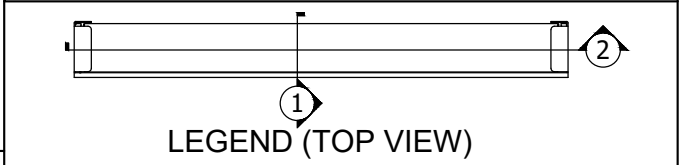

ROLLER 100/150/300 FASCIA MOUNT SHADE IN 4" FASCIA AND TOP BACK COVER

MULTIPLE MOUNTING CONFIGURATIONS ARE ALLOWED: THIS BRACKET SUPPORTS CEILING, WALL OR JAMB MOUNTING (CEILING MOUNT SHOWN).

SHADE INSTALLED AS PROVIDED BY FACTORY WILL HAVE ALL NECESSARY CLEARANCES FOR PROPER OPERATION. IF ADJUSTMENT FEATURES ARE UTILIZED, IT IS THE RESPONSIBILITY OF THE INSTALLER TO ENSURE PROPER CLEARANCES ARE MAINTAINED. NOT ALL ADJUSTMENTS ARE AVAILABLE AT MAXIMUM ROLL Ø.

ROLLER 100/150/300		085832
SCALE: 1/2	VIEW: 1	REVISION: A