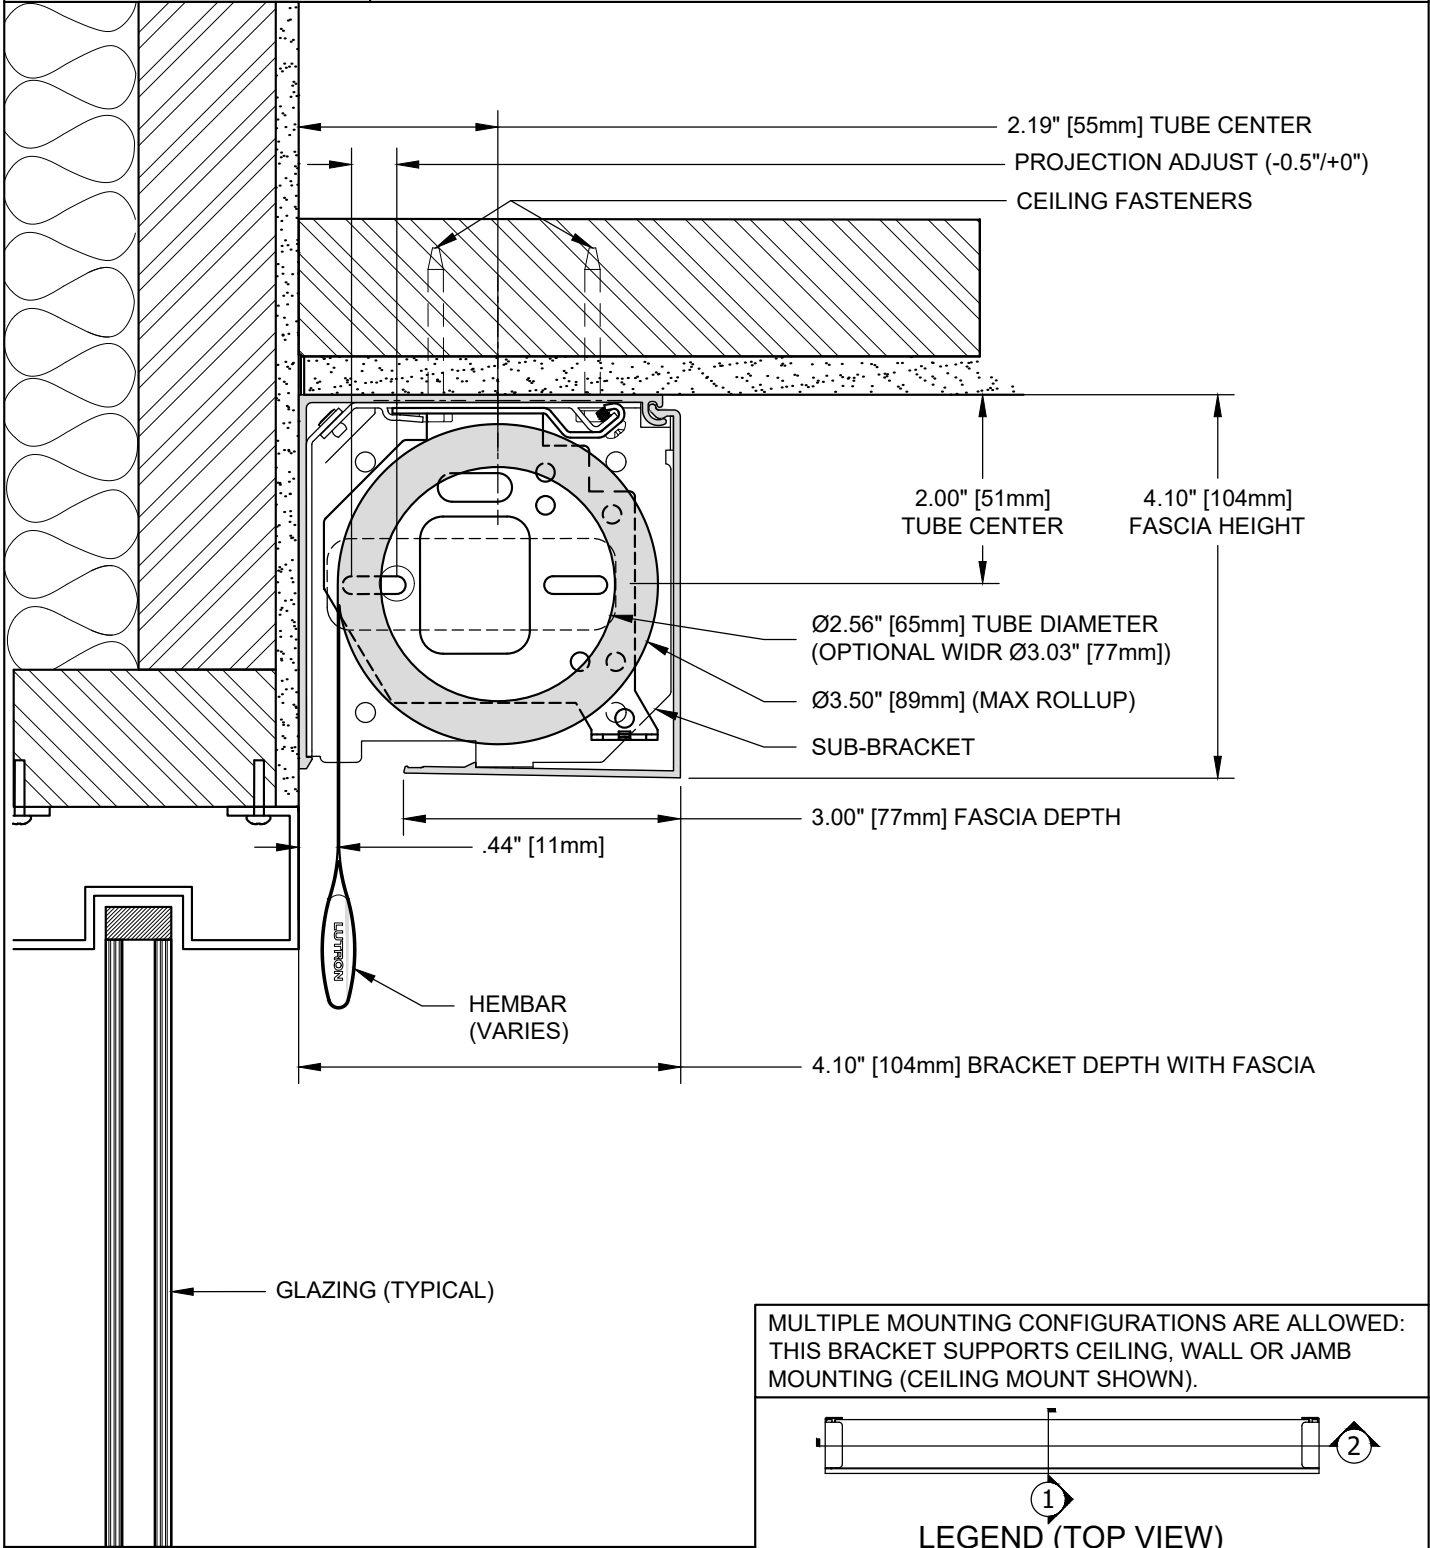

ROLLER 100/150/300 FASCIA MOUNT SHADE IN 4" FASCIA AND TOP BACK COVER

MULTIPLE MOUNTING CONFIGURATIONS ARE ALLOWED: THIS BRACKET SUPPORTS CEILING, WALL OR JAMB MOUNTING (CEILING MOUNT SHOWN).

SHADE INSTALLED AS PROVIDED BY FACTORY WILL HAVE ALL NECESSARY CLEARANCES FOR PROPER OPERATION. IF ADJUSTMENT FEATURES ARE UTILIZED, IT IS THE RESPONSIBILITY OF THE INSTALLER TO ENSURE PROPER CLEARANCES ARE MAINTAINED. NOT ALL ADJUSTMENTS ARE AVAILABLE AT MAXIMUM ROLL Ø.

ROLLER 100/150/300		085832
SCALE: 1/2	VIEW: 1	REVISION: A