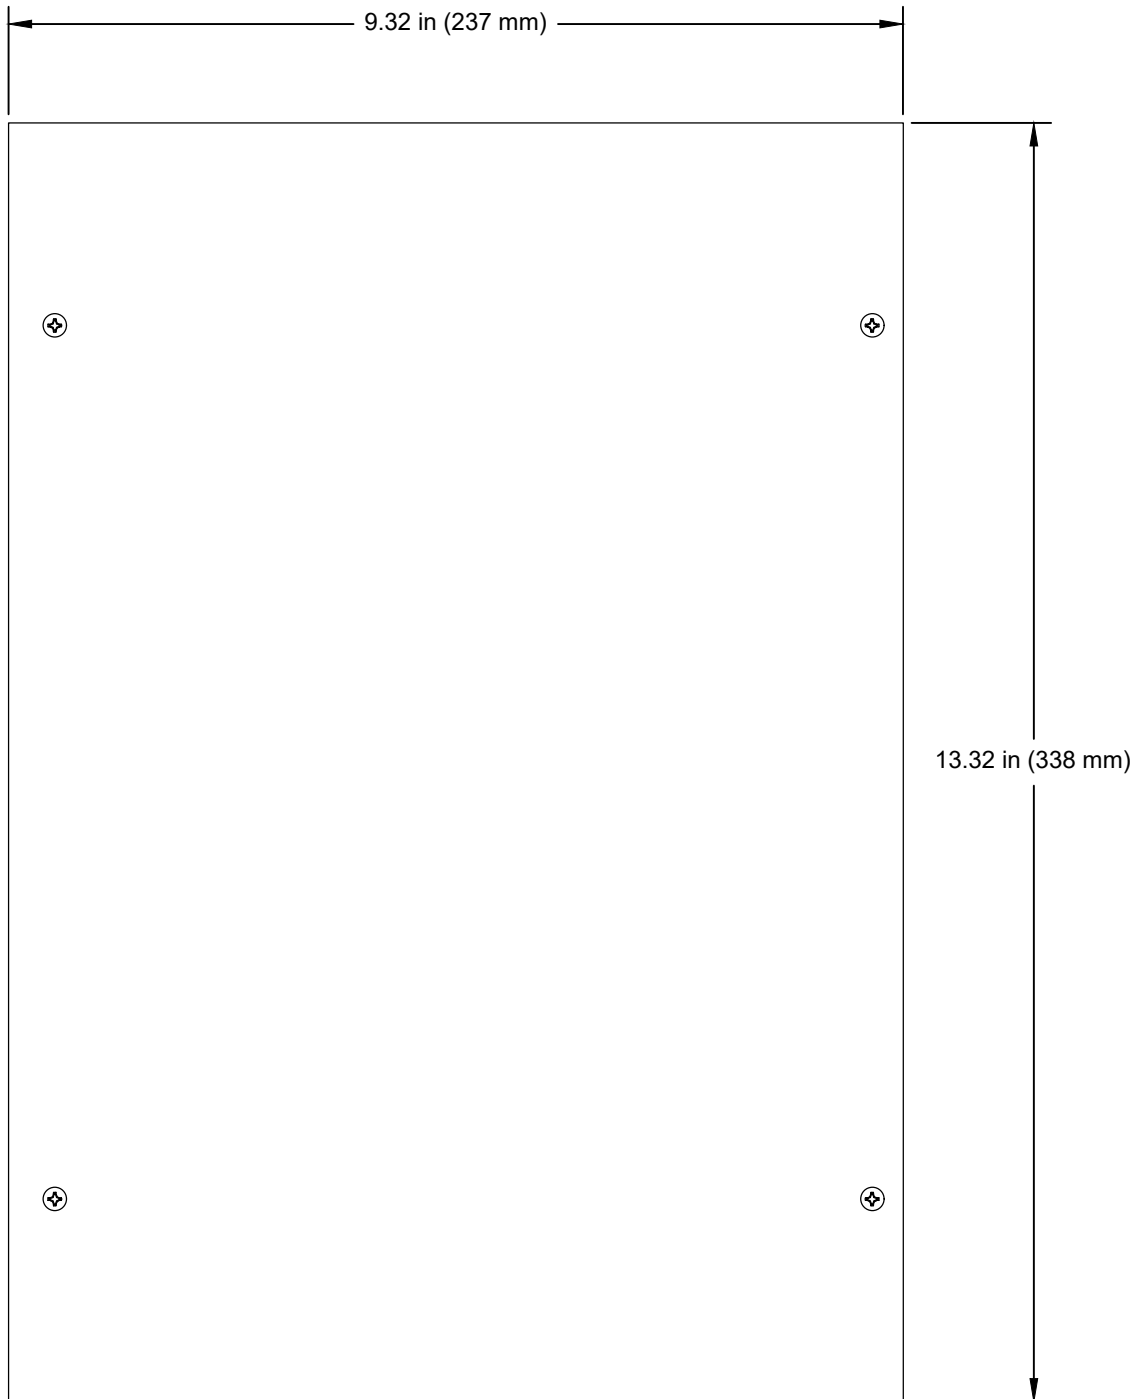

14-INCH LOW-VOLAGE ENCLOSURE

COVER

DRAWING APPLIES TO L-LV14-120 AND
L-LV14-230.

14-INCH LOW-VOLAGE ENCLOSURE

SCALE: 1:2

VIEW: 2

REVISION: -

 **LUTRON** Lutron Electronics Co., Inc.
7200 Suter Road | Coopersburg, PA 18036 | USA
1(800) 446-1503 | Fax: (610) 282-7439
<http://www.lutron.com>

ELEVATION VIEW