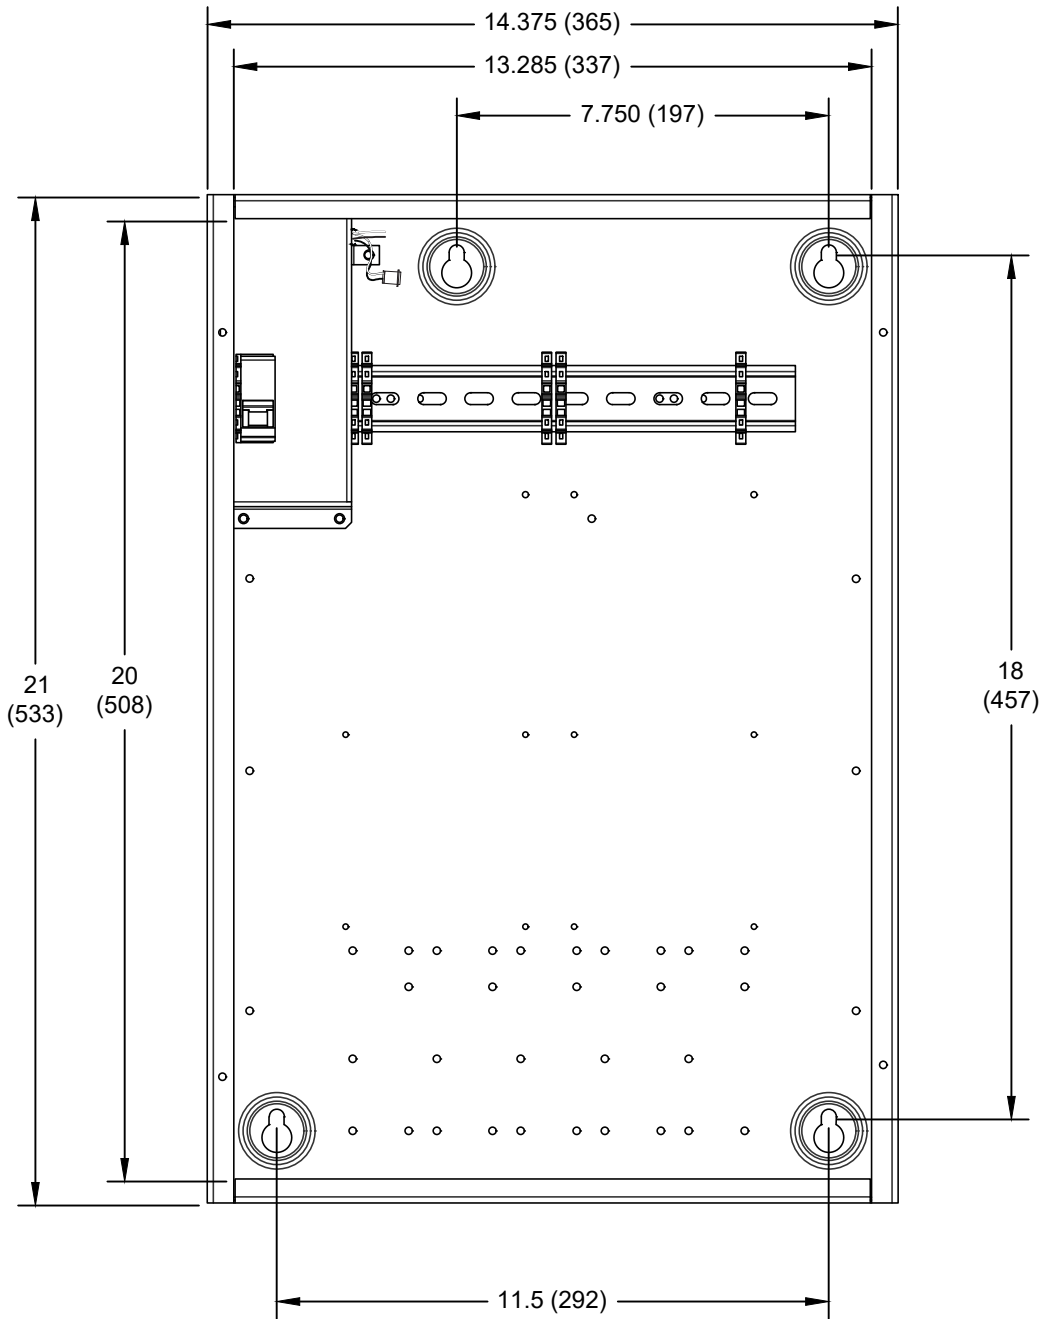

21-INCH LOW-VOLTAGE ENCLOSURE

FRONT

NOTES:

- 1. DRAWING APPLIES TO HQ-LV21-120 AND L-LV21-230
- 2. ALL MEASUREMENTS SHOWN AS: in (mm)

21-INCH LOW-VOLTAGE ENCLOSURE

SCALE: 1:4

VIEW: 1

REVISION: -