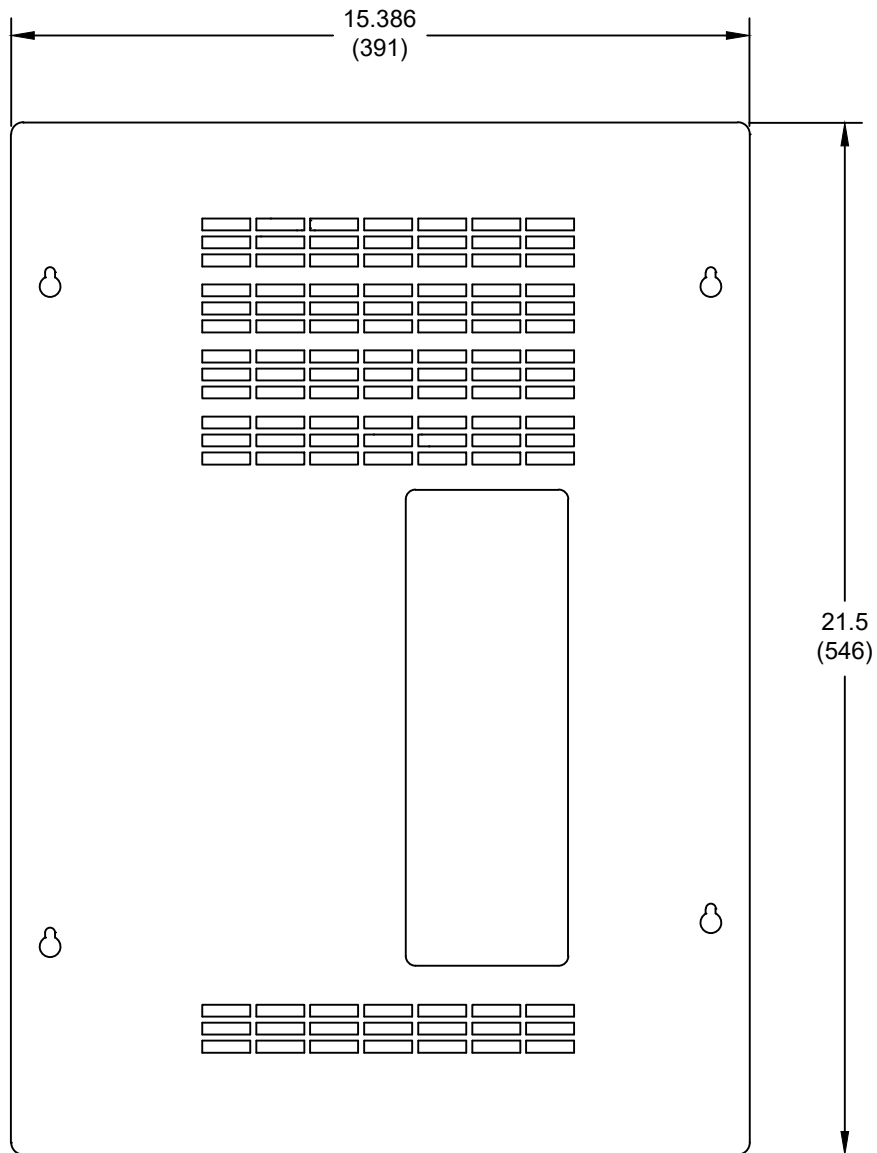

21-INCH LOW-VOLTAGE ENCLOSURE

COVER

NOTES:

1. DRAWING APPLIES TO HQ-LV21-120 AND L-LV21-230
2. ALL MEASUREMENTS SHOWN AS: in (mm)

21-INCH LOW-VOLTAGE ENCLOSURE

SCALE: 1:4

VIEW: 2

REVISION: -