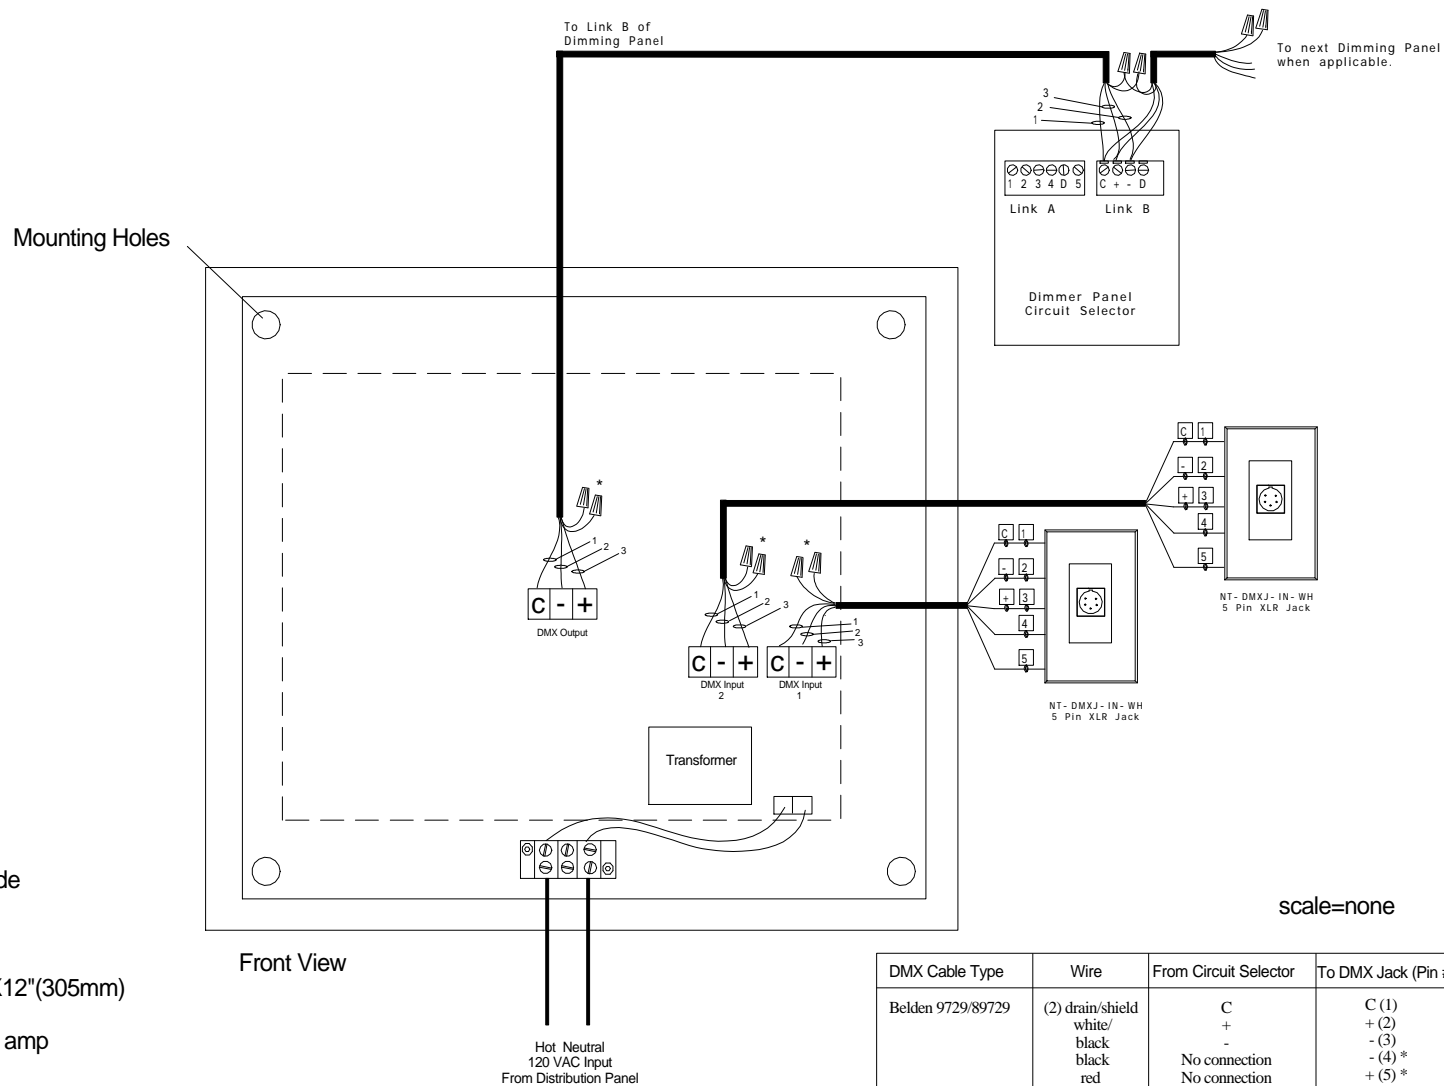

221 DMX-512 COMBINER

- Surface mount panel
- Knock outs provided on each side of the panel
- Cabinet dimensions
4 1/8" (105mm) X 12" (305mm) X 12" (305mm)
- Input power is 120v 50/60 Hz .1 amp

scale=none

DMX Cable Type	Wire	From Circuit Selector	To DMX Jack (Pin #)
Belden 9729/89729	(2) drain/shield white/ black black red	C + - No connection No connection	C (1) + (2) - (3) - (4) * + (5) *
Duraflex (Lutron) 22/4WS	drain/shield white/ black green red	C + - No connection No connection	C (1) + (2) - (3) - (4) * + (5) *