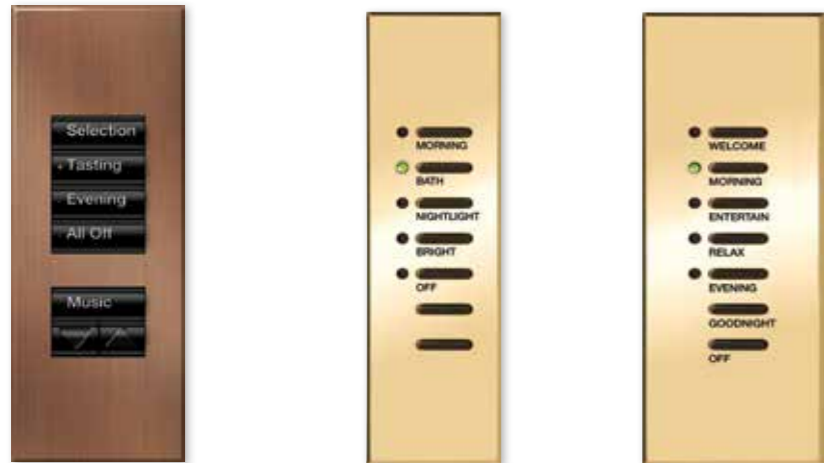

# Control styles

You can choose keypad styles to complement a room's look and feel, and to coordinate with the overall design of your home.

## Architectural

Palladiom keypad

Palladiom keypad (U.S.)

Palladiom thermostat

GRAFIK T QS Slider

seeTouch keypad without insert

seeTouch keypad with insert

## Wireless controls

Signature Series keypad

Architrave keypad\* (door narrow)

Architrave keypad\* (door wide)

\* Cannot be ganged with other architectural-style keypads

RF seeTouch tabletop keypad in Midnight