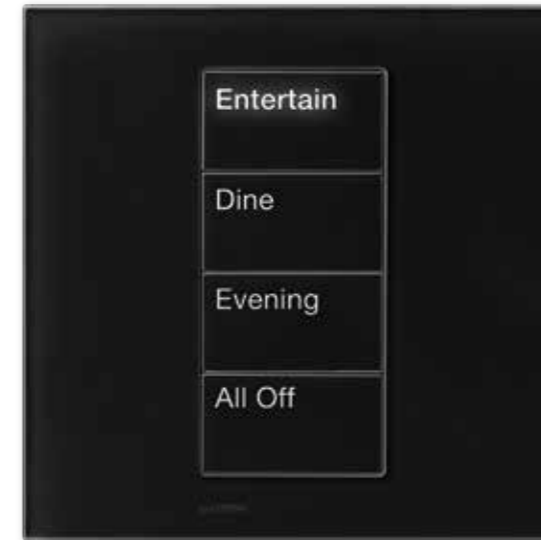

Kitchen

Your kitchen is the heart of your home. It's the place where you start your day with an espresso or create your signature dish. Here, you can brighten recessed downlights and under-cabinet lights for cooking, then adjust island lights to a more subdued setting for dining.

Rather than having a row of switches lined up on the wall, eliminate wall clutter with the Palladiom keypad, which provides subtle elegance for any space.

Square Palladiom keypad
in Clear Black Glass