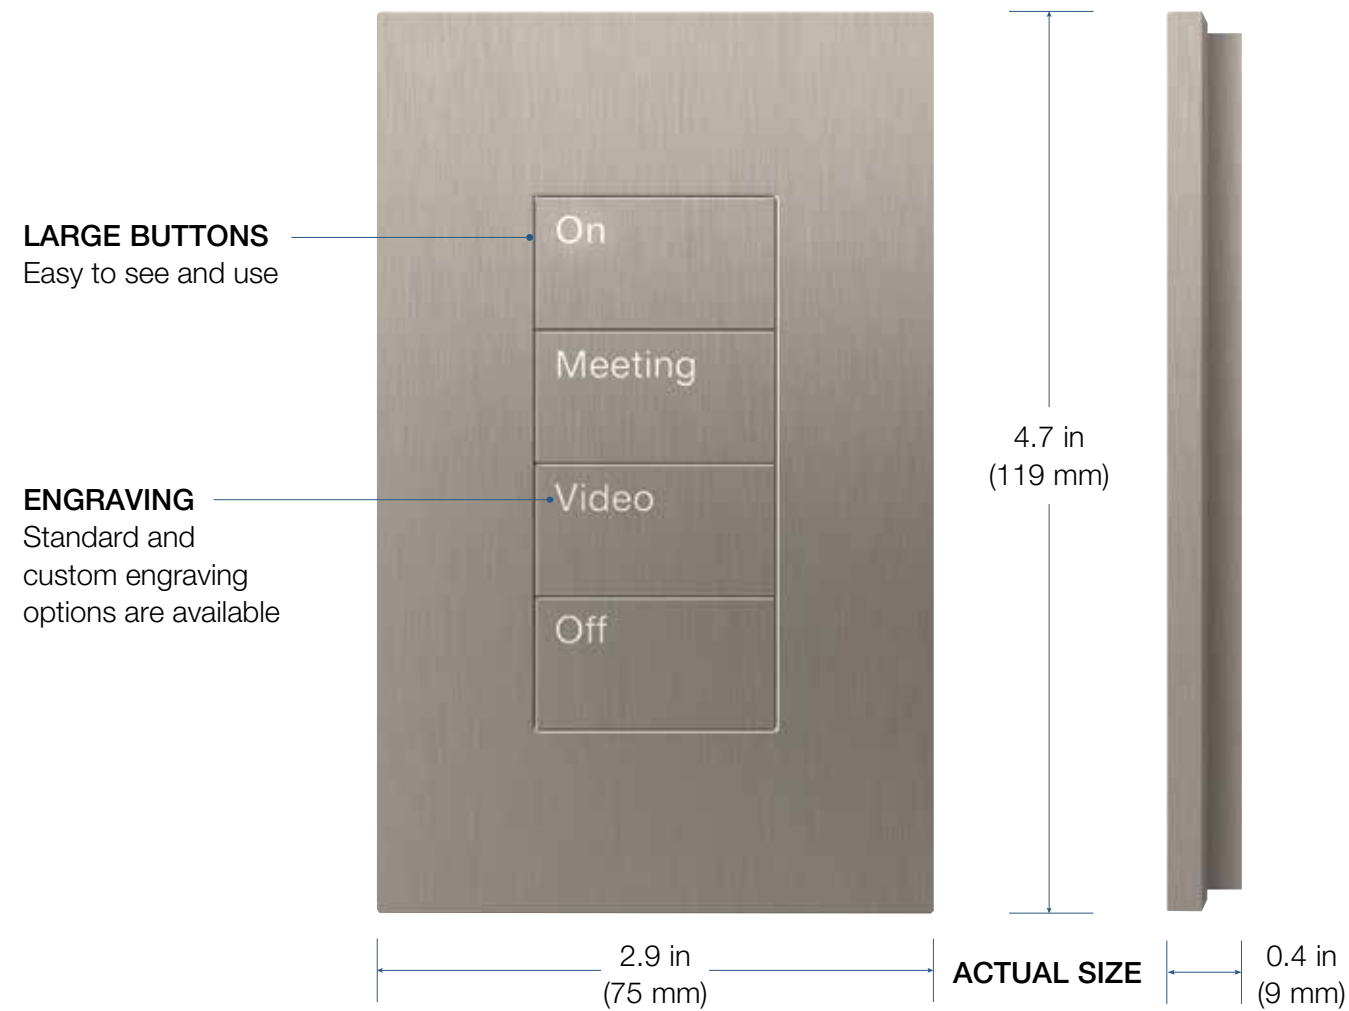

SUBTLE ELEGANCE FOR ANY SPACE

Buttons and faceplates are flush to each other and feature consistent material to create a clean, minimalist look.

EASY-TO-USE

Large, tactile buttons with backlit, engraved text are simple to operate and easy to find in a darkened room.