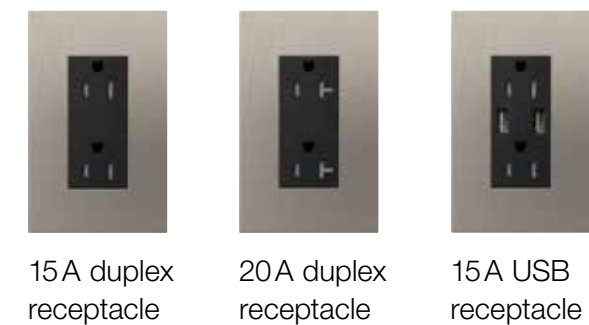

TACTILE FEEDBACK

Subtle click confirms user touch

KEYPADS

THERMOSTAT (For myRoom guestroom and HomeWorks systems)

ACCESSORIES

KEYPADS

Shown in White (**WH**)

White
WH