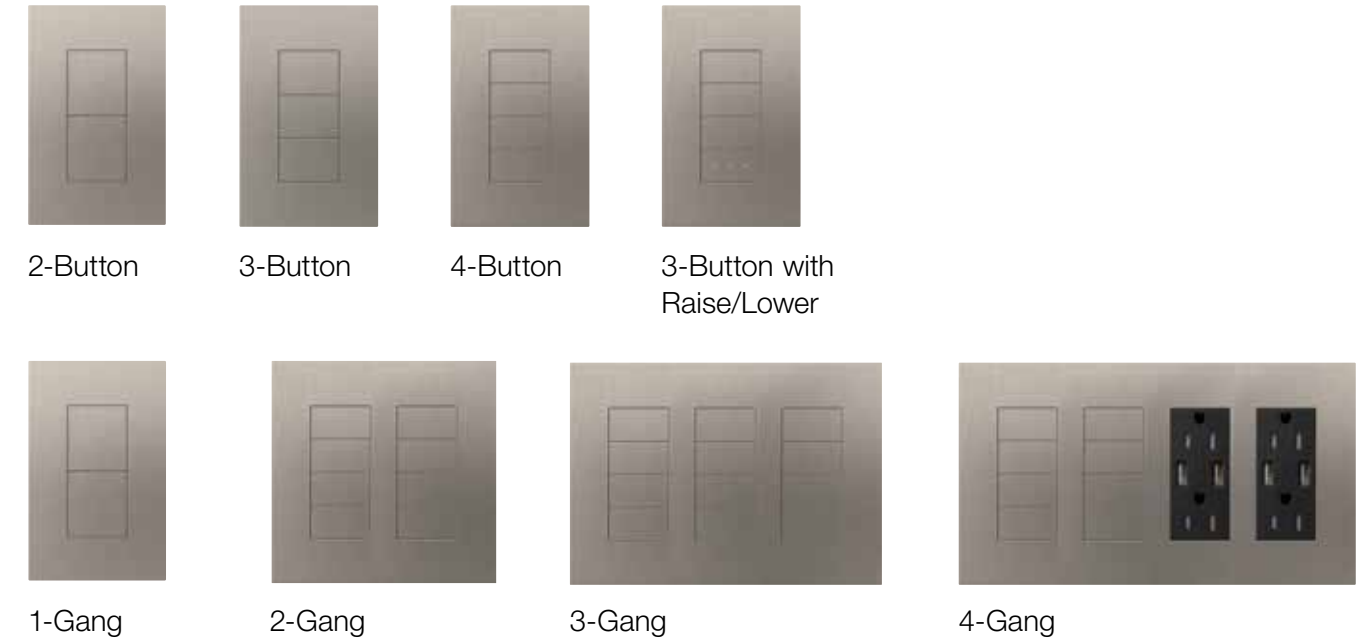

SUBTLE ELEGANCE FOR ANY SPACE

Buttons and faceplates are flush to each other and feature consistent material to create a clean, minimalist look.

EASY-TO-USE

Large, tactile buttons with backlit, engraved text are simple to operate and easy to find in a darkened room.

DYNAMIC BACKLIGHTING

Brighter backlighting indicates active scene. Backlighting automatically adjusts to ambient light levels in the space.

TACTILE FEEDBACK

Subtle click confirms user touch

KEYPADS

THERMOSTAT (For myRoom guestroom and HomeWorks systems)

ACCESSORIES