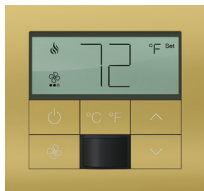

Taupe
TP

Sienna
SI

Brown
BR

Black
BL

METAL FINISHES

Bright Brass
BB

Satin Brass
SB

Bright Chrome
BC