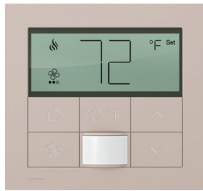

Colors and finishes

ARCHITECTURAL MATTE FINISHES

Taupe
TP

METAL FINISHES

GLASS FINISHES