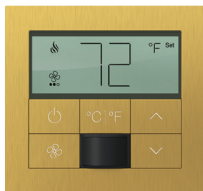

Satin Brass
SB