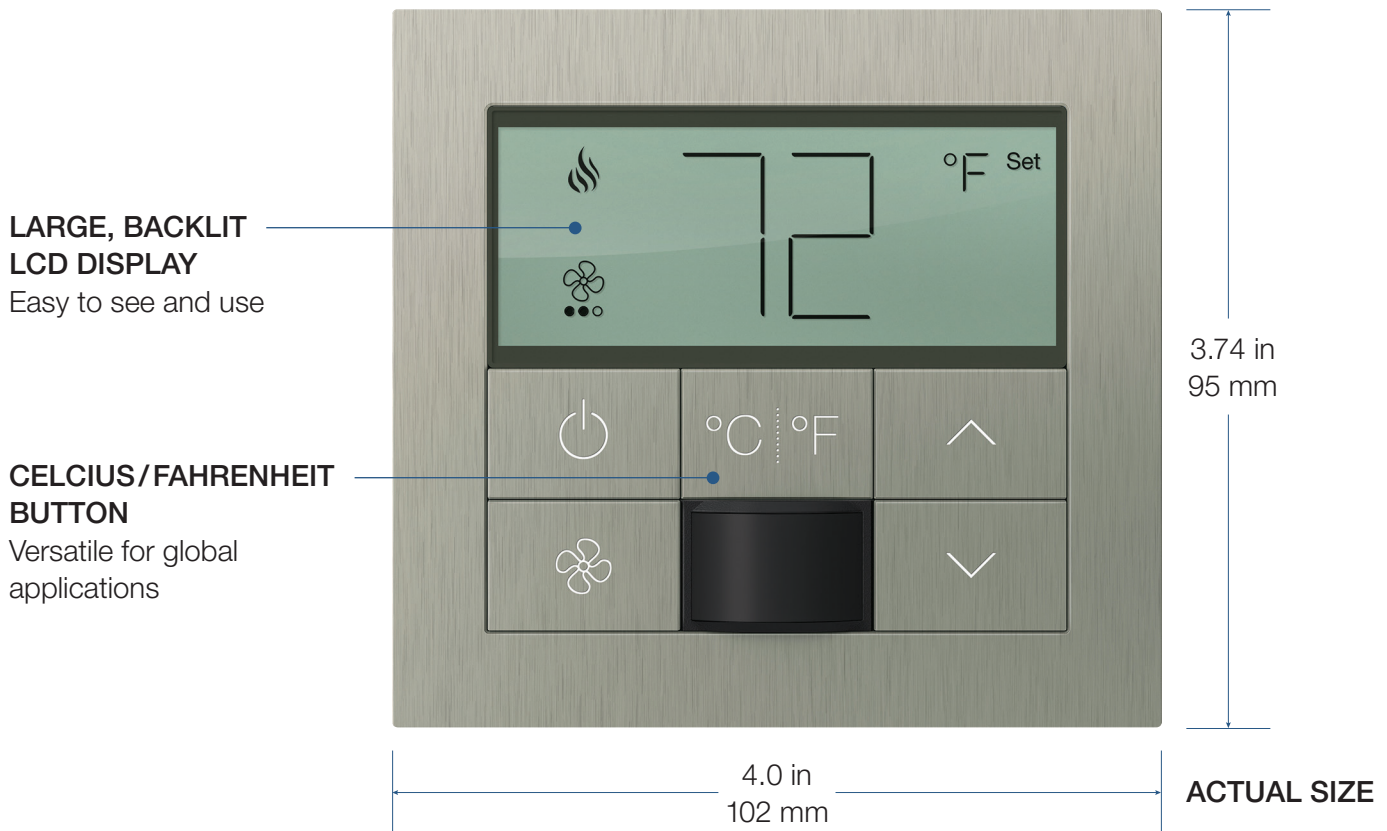

Architectural aesthetic and intuitive operation

SUBTLE ELEGANCE FOR ANY SPACE

Buttons and faceplates are flush to each other and feature consistent material to create a clean, minimalist look.

BACKLIGHTING

Large, backlit buttons are easy to see and simple to operate