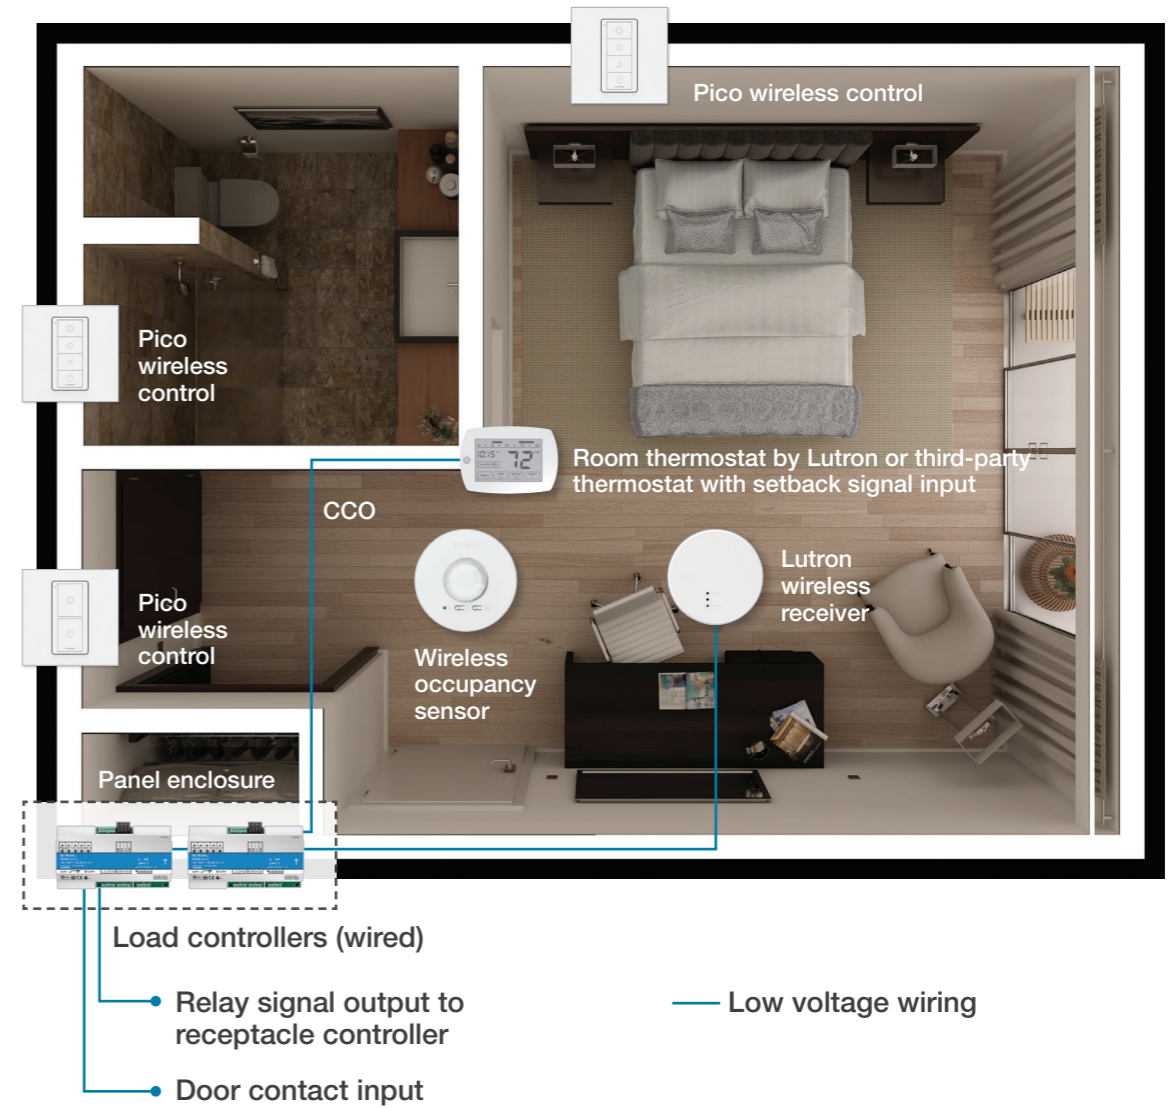

### Entry Pico

Master control at entry means guests can quickly turn the lights on or off

### Bathroom Pico

Predefined scenes mean guests can select the appropriate light level for their needs

### Bedside Pico

Bedside control means a guest has all essential functions within easy reach of the pillow

- Additional control, HVAC, and blind design options [available](#)

# Suggested Solution

	Occupied	Unoccupied	Manual control
Lights	Welcome Scene	Off	Zone control, zone toggle, scene control
Receptacles	Powered	Off	N/A
Temperature	Comfort mode: Guest-controlled setpoint, no drift	Setback mode: Drift to hotel's energy-saving setpoints	Guest-controlled setpoint