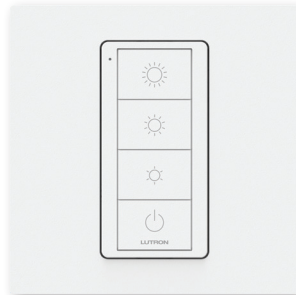

### Bedside Pico

Bedside control means a guest has all essential functions within easy reach of the pillow

- Additional control, HVAC, and blind design options [available](#)

# Suggested Solution

	Occupied	Unoccupied	Manual control
Lights	Welcome Scene	Off	Zone control, zone toggle, scene control
Receptacles	Powered	Off	N/A
Temperature	Comfort mode: Guest-controlled setpoint, no drift	Setback mode: Drift to hotel's energy-saving setpoints	Guest-controlled setpoint

## Pico Wireless Controls

Master On/Off

3 Scenes + Off

On/Dimmed/Nightlight/Off

On/Raise/Lower/Off

Drapes Open/Close

Drapes Open/FineTune/Close

Drapes & Blinds Open/Close