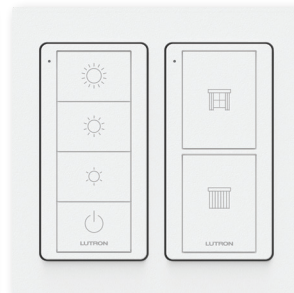

## Pico Wireless Controls

Master On/Off

3 Scenes + Off

On/Dimmed/Nightlight/Off

On/Raise/Lower/Off

Drapes Open/Close

Drapes Open/FineTune/Close

Drapes & Blinds Open/Close

Blinds Open/Raise/Lower/Close

Nightlight/Off

Bedside Lights & Drapes  
Example 1

Bedside Lights & Drapes  
Example 2