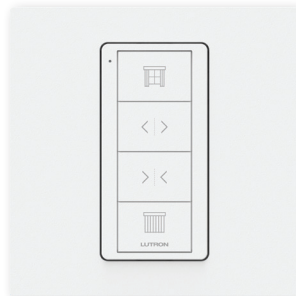

## Pico Wireless Controls

Master On/Off

3 Scenes + Off

On/Dimmed/Nightlight/Off

On/Raise/Lower/Off

Drapes Open/Close

Drapes Open/FineTune/Close

Drapes & Blinds Open/Close

Blinds Open/Raise/Lower/Close

Nightlight/Off

Bedside Lights & Drapes  
Example 1

Bedside Lights & Drapes  
Example 2