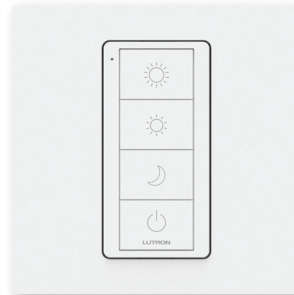

## Pico Wireless Controls

Master On/Off

3 Scenes + Off

On/Dimmed/Nightlight/Off

On/Raise/Lower/Off

Drapes Open/Close

Drapes Open/FineTune/Close

Drapes & Blinds Open/Close