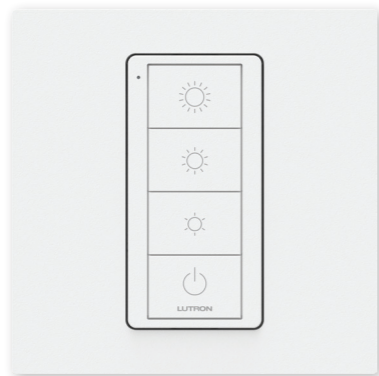

### Entry Pico

Master control at entry means guests can quickly turn the lights on or off