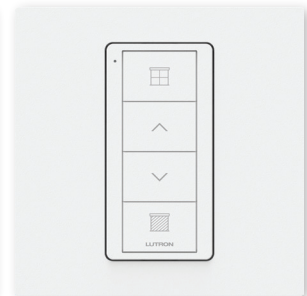

## Pico Wireless Controls

Master On/Off

3 Scenes + Off

On/Dimmed/Nightlight/Off

On/Raise/Lower/Off

Drapes Open/Close

Drapes Open/FineTune/Close

Drapes & Blinds Open/Close

Blinds Open/Raise/Lower/Close

Nightlight/Off

Bedside Lights & Drapes  
Example 1

Bedside Lights & Drapes  
Example 2