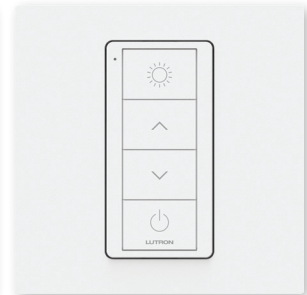

## Pico Wireless Controls

Master On/Off

3 Scenes + Off

On/Dimmed/Nightlight/Off

On/Raise/Lower/Off

Drapes Open/Close

Drapes Open/FineTune/Close

Drapes & Blinds Open/Close

Blinds Open/Raise/Lower/Close

Nightlight/Off

Bedside Lights & Drapes  
Example 1

Bedside Lights & Drapes  
Example 2