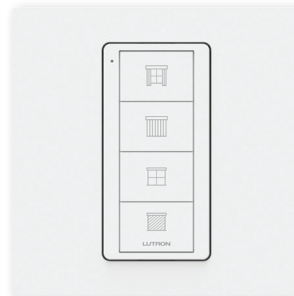

## Pico Wireless Controls

Master On/Off

3 Scenes + Off

On/Dimmed/Nightlight/Off

On/Raise/Lower/Off

Drapes Open/Close

Drapes Open/FineTune/Close

Drapes & Blinds Open/Close

Blinds Open/Raise/Lower/Close

Nightlight/Off

Bedside Lights & Drapes  
Example 1

Bedside Lights & Drapes  
Example 2