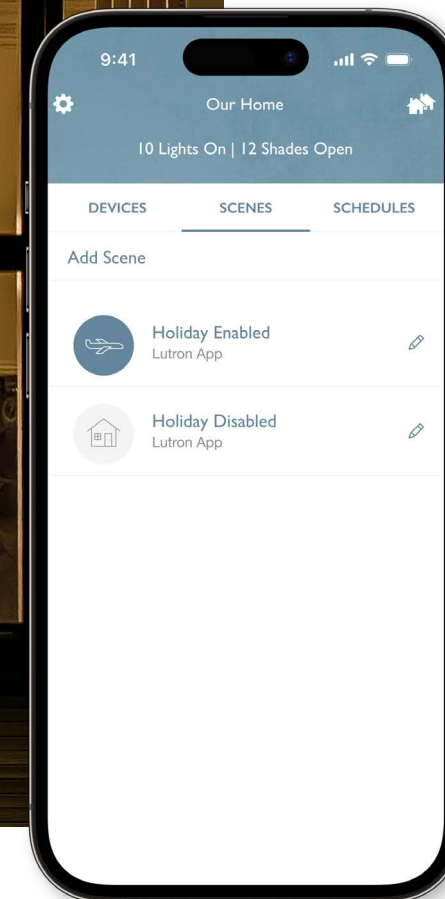

Peace of Mind

Create the illusion you're home, even when you're miles away. "Holiday Mode" adjusts blinds and lights in a randomised cycle created automatically by the RA3 system to mimic your day-to-day habits.