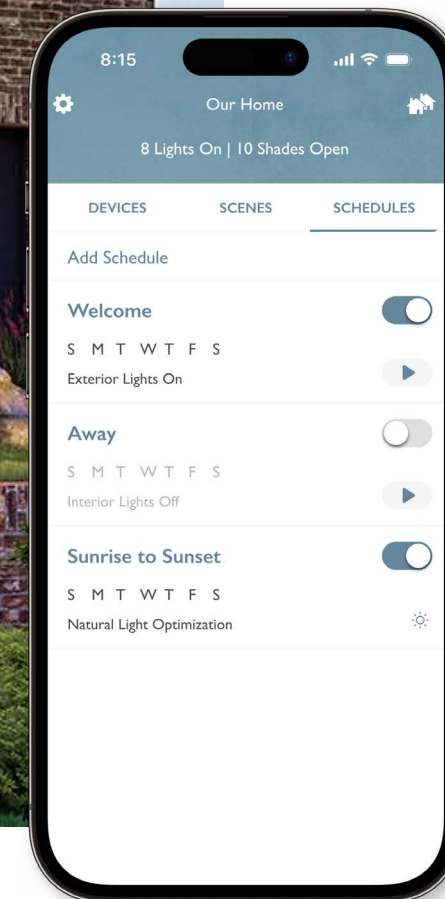

And since RA3 is cloud connected and smart, you can also take command of the system via voice assistant, schedules, sensors, and the Lutron app, allowing your home to synchronise automatically with the rhythms of your life.

- 6** WELCOME HOME
- 10** FAMILY & FRIENDS
- 14** PLEASURE & COMFORT
- 20** CONVENIENCE
- 24** PRIVACY & SECURITY
- 26** DESIGN & DÉCOR
- 58** THE LUTRON DIFFERENCE

WELCOME HOME

Light the Way

Always return to a well-lit home. Illuminate entryways on a schedule or synchronise the system with the rising and setting of the sun to ensure pathways are well-lit in the twilight hours of dusk and dawn.