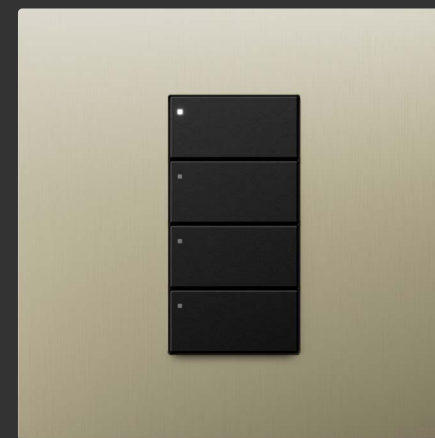

Coordinate with black or white polymer buttons to complement your home design.

Matte White
Polymer

Matte Black
Polymer

Aged Bronze
Metal

Satin Nickel
Metal

Brushed Brass
Metal

Aged Brass
Metal

Bright Chrome
Metal

Champagne
Metal

Graphite
Metal

Pico Wireless Remote

Adjust lights, blinds, or audio from anywhere in a space with a wireless Pico control. Easily configure for use on a wall mount, tabletop, car visor, or as a handheld control.