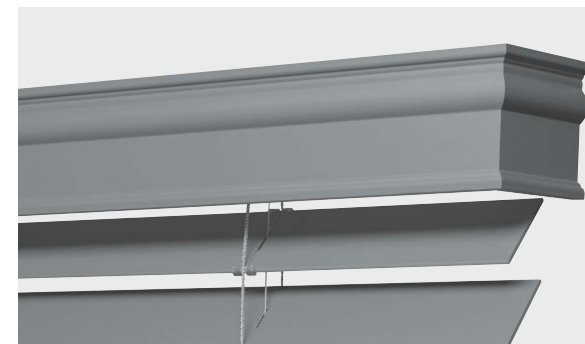

PELMET OPTIONS

Easton

Morgan

DESIGN & DÉCOR

Horizontal Sheer Blinds

By pairing the elegance of sheer fabric with the precise control of a blind, horizontal sheer blinds harmonise visual beauty with industry-leading technology. The result is a remarkably soft diffusion of sunlight that balances privacy while preserving views.