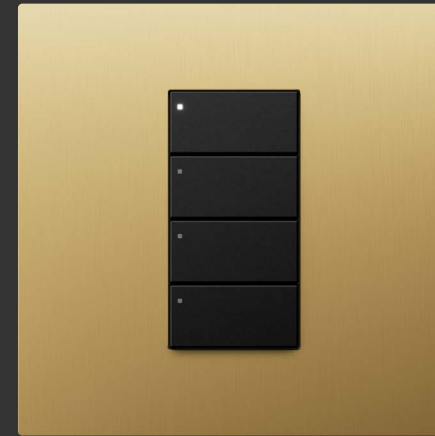

Coordinate with black or white polymer buttons to complement your home design.

Matte White
Polymer

Matte Black
Polymer

Aged Bronze
Metal

Satin Nickel
Metal

Brushed Brass
Metal

Aged Brass
Metal

Bright Chrome
Metal

Champagne
Metal

Graphite
Metal

Pico Wireless Remote

Adjust lights, blinds, or audio from anywhere in a space with a wireless Pico control. Easily configure for use on a wall mount, tabletop, car visor, or as a handheld control.