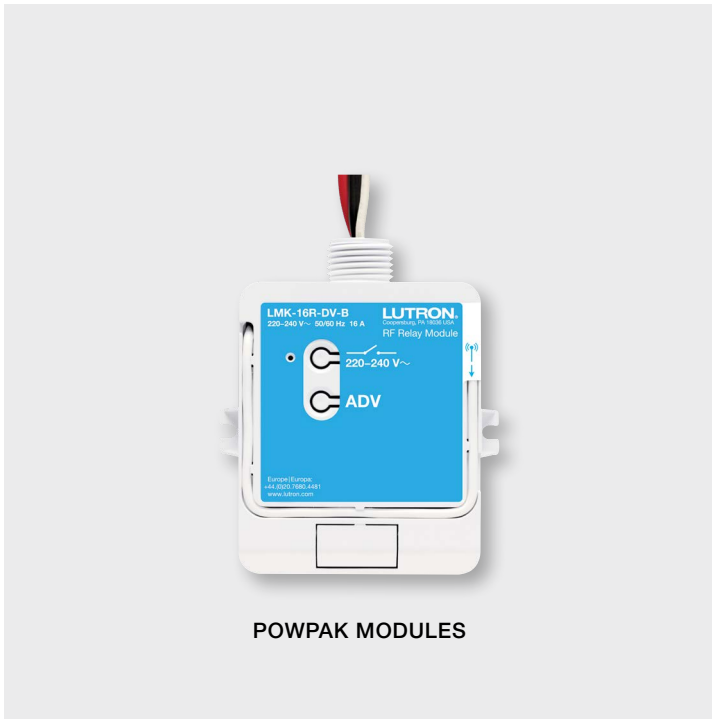

SINGLE COLUMN CONFIGURATIONS

DUAL COLUMN CONFIGURATIONS

TABLETOP PEDESTAL

RADIORA 3 PROCESSOR

IN-LINE LOAD CONTROLS

POWPAK MODULES

LAMP DIMMERS

SENSORS