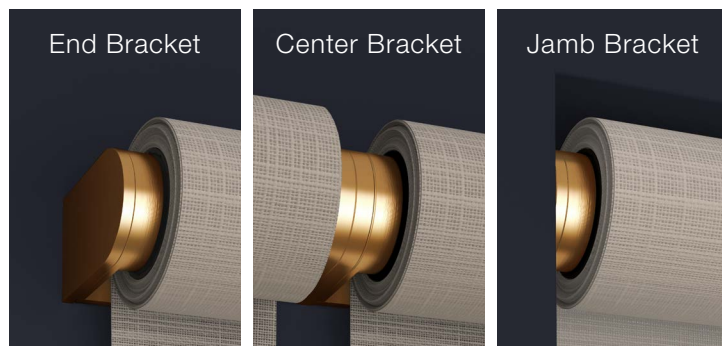

Palladiom Wire-Free Roller Blinds

Uncompromising technology and material craft in a wire-free roller. Each aspect of Palladiom is designed to be celebrated—not hidden. A curved hembar design mirrors the fabric roll, allowing the bar to disappear when the blind is open. Choose from a broad selection of light-filtering, privacy, and blackout fabrics to sculpt sunlight with innovative precision.

Meet the needs of your home—Palladiom wire-free blinds can be installed at any point, from new construction to retrofits. With breakthrough battery-management architecture, Palladiom achieves a three-to-five-year, industry-leading battery life.

BRACKET OPTIONS