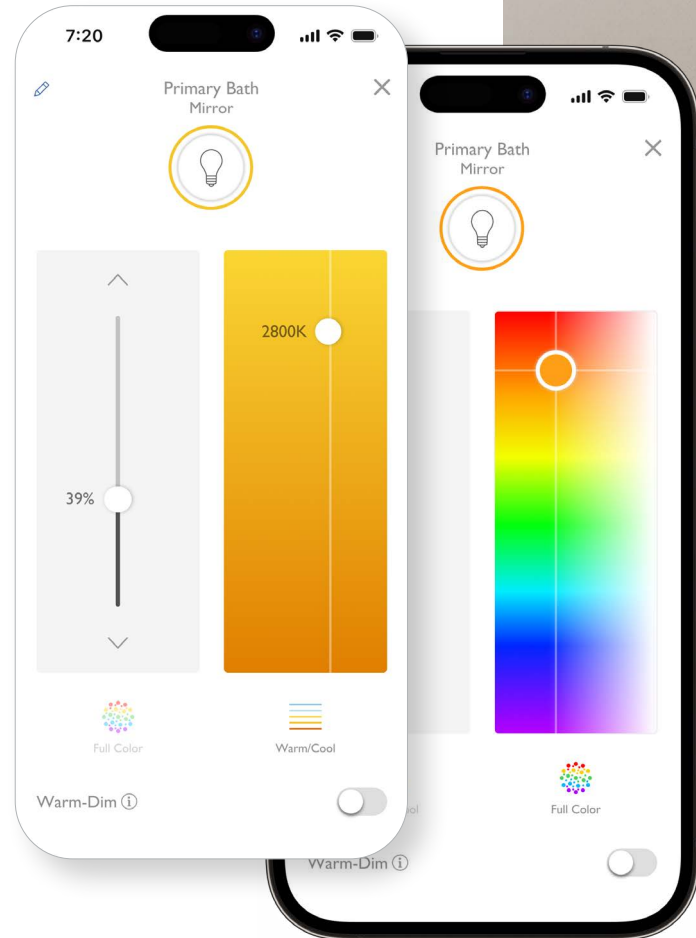

Lighting

Discover the advantages of native, tunable lighting and redefine expectations for what light in the home should be. Lutron's intelligent lighting delivers a level of control and customisation never before possible.

A broad range of precisely tunable colour temperature and intensity allows you to create light that feels like a natural, seamless extension of each moment.

Lumaris RGB + Tunable White

Lumaris RGB + tunable white tape light delivers dramatic accents and enticing pops of colour to your home. Bring a spectrum of vivid colour or dynamic white light to stairs, curved mirror edges, and the underside of cabinets for highlights that draw out a room's architectural details and amplify the impact of lighting design.