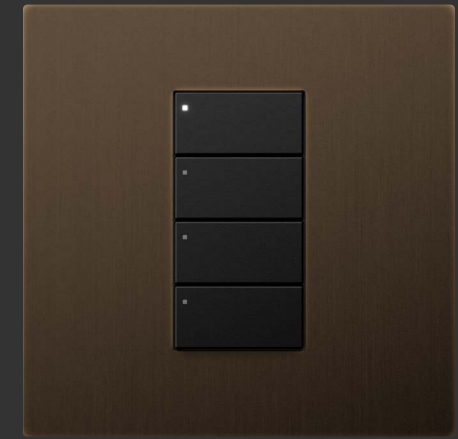

Aged Bronze
Metal