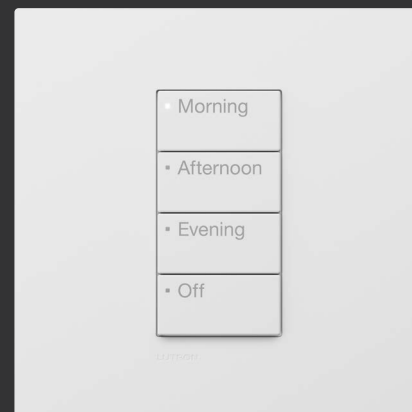

SINGLE COLUMN KEYPAD

2-BUTTON

3-BUTTON + RAISE/LOWER

4-BUTTON

Standard Engravings

Available with common, preselected engravings to simplify scene design and room control.

STANDARD ENGRAVING
OPTION 1

STANDARD ENGRAVING
OPTION 2