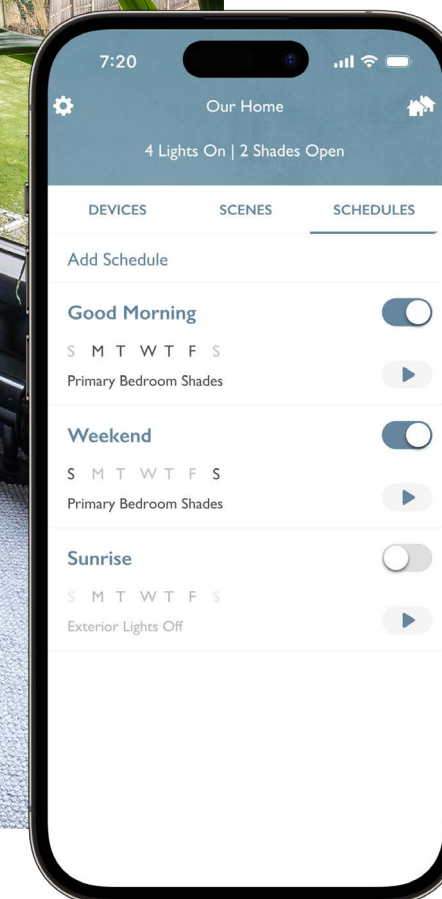

- Morning
- Evening
- Off
- ∨ | ∨

PLEASURE & COMFORT

Movie Magic

Remake any room into an immersive home cinema. Cue up the film, dim the lights, and drop the blackout blinds, all with an intuitive voice command. "Hey Alexa, Siri® ... It's movie time."

Tabletop remotes put control at your fingertips, so you can set the scene without getting out of bed.

PLEASURE & COMFORT

Home Spa Day

Find your escape without leaving home. Capture the calming ambience of a day at the spa with a scene designed to help you slip into a more serene state of mind.