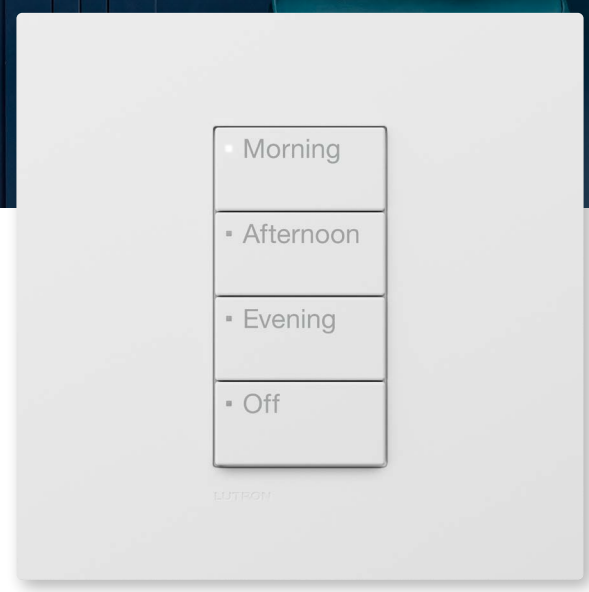

WELCOME HOME

Set the Scene

Scenes match the moment with a mood. Clear, energizing light to start the day. Glare-free focus for afternoon meetings. Tuned-down ambience for evening dinner. All at the push of a button.