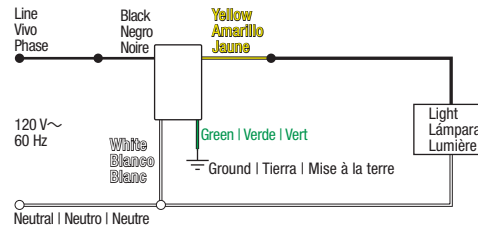

Image #41 — Dimmer with One Black Wire, One Yellow Wire and One White Wire in a Single Pole Application

Not sure this is the correct wiring for your Lutron product?

For more information, refer to the Lutron [DIY Wiring Tool](#) or visit the [Lutron Support Center](#).