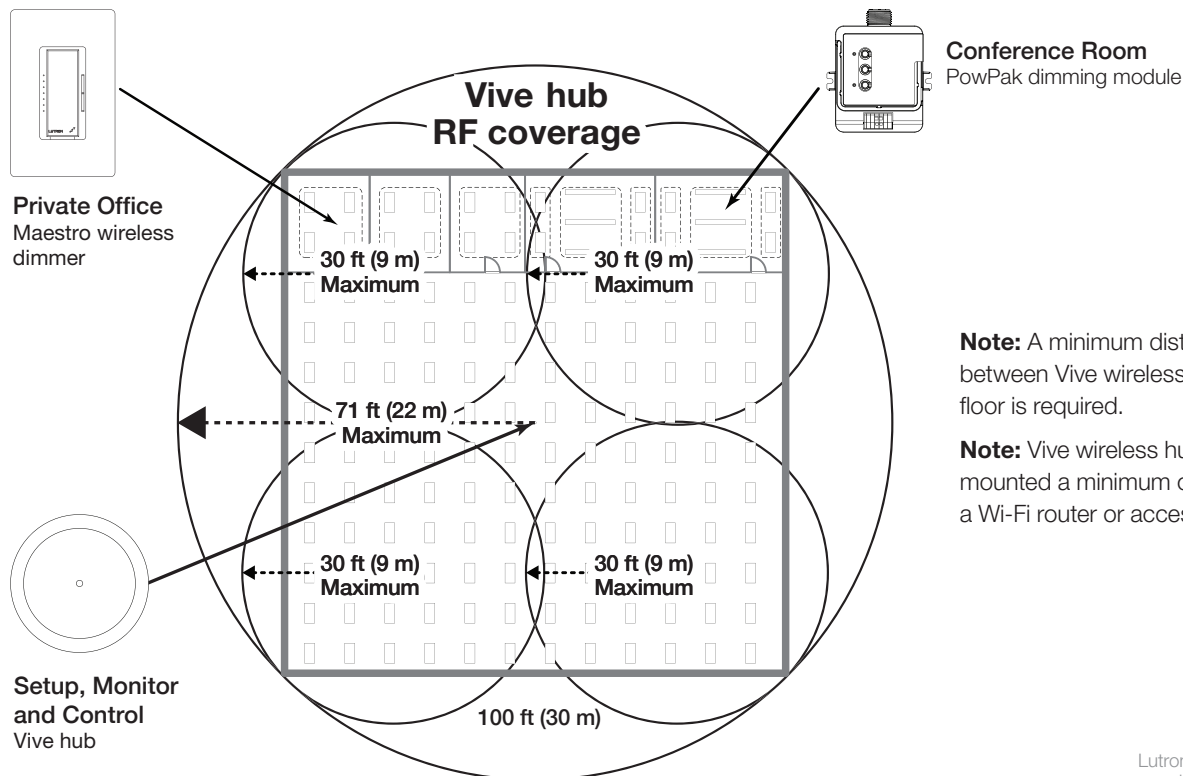

## Light control

Adjust the light levels remotely from any smart device. Easily respond to occupant requests without needing to be in the physical space.

## Schedules

Use a 365-day calendar to automatically adjust lights based on time of day, including single-day and holiday events.

## How it works

All wireless devices to be associated with the Vive wireless hub must be within 71 ft (22 m) of the Vive wireless hub and must be on the same floor.

For a complete list of available Vive products, please visit [lutron.com/vive](http://lutron.com/vive) or reference the [Vive product brochure](#).