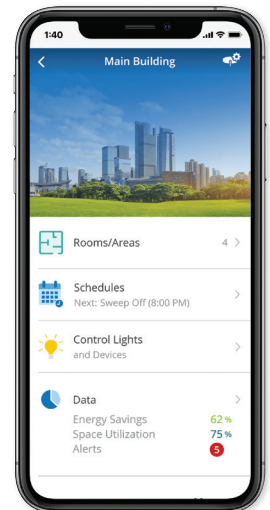

## Add a wireless hub at any time for more control and flexibility

Add a hub at any stage, or even after the project is complete, for centralized control and monitoring of your Vive system. Startup is quick and easy—contractors can install and setup with no third party needed.

Flexible, wireless controls and sensors for simple, code-compliant design

Add wireless hubs for centralized control and integration (optional)

Simple-to-use software

Vive software

Communication protocols

- Clear Connect Wireless: Communicate via RF to control components
- WiFi: Communicate via WiFi to smart devices
- Wired Ethernet: Communicate via wired Ethernet to Vive hub

# The Vive hub enables advanced system software and control

## Scene control

Create and configure scenes to control individual devices, areas, or groups of areas on demand.