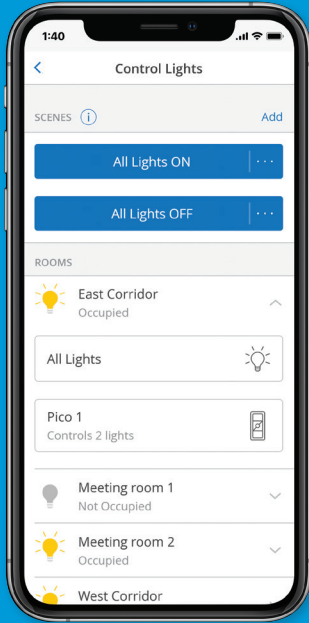

Flexible, wireless controls and sensors for simple, code-compliant design

Add wireless hubs for centralized control and integration (optional)

Simple-to-use software

Vive software

Communication protocols

- Clear Connect Wireless: Communicate via RF to control components
- WiFi: Communicate via WiFi to smart devices
- Wired Ethernet: Communicate via wired Ethernet to Vive hub

# The Vive hub enables advanced system software and control

## Scene control

Create and configure scenes to control individual devices, areas, or groups of areas on demand.

## Light control

Adjust the light levels remotely from any smart device. Easily respond to occupant requests without needing to be in the physical space.