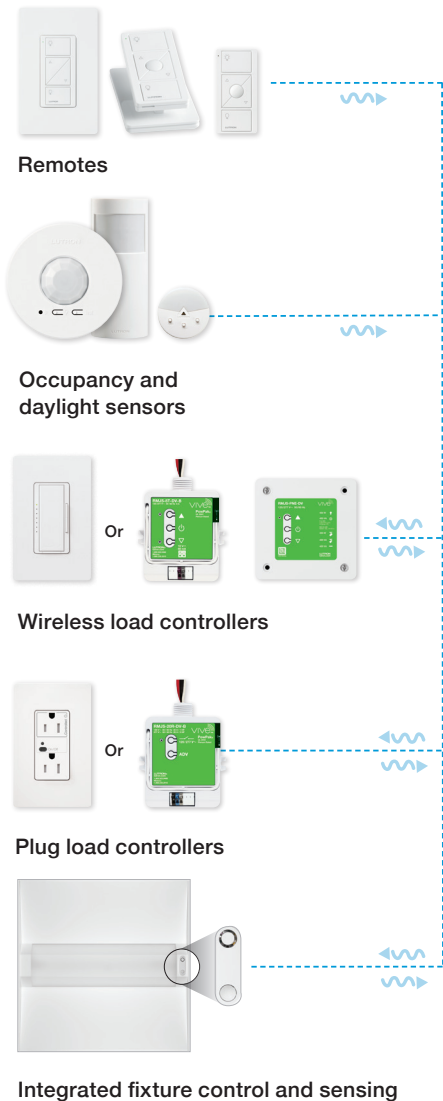

## Add a wireless hub at any time for more control and flexibility

Add a hub at any stage, or even after the project is complete, for centralized control and monitoring of your Vive system. Startup is quick and easy—contractors can install and setup with no third party needed.

Flexible, wireless controls and sensors for simple, code-compliant design

Add wireless hubs for centralized control and integration (optional)

Simple-to-use software

Vive software

Communication protocols

- Clear Connect Wireless: Communicate via RF to control components
- WiFi: Communicate via WiFi to smart devices
- Wired Ethernet: Communicate via wired Ethernet to Vive hub

## Scene control

Create and configure scenes to control individual devices, areas, or groups of areas on demand.

## Light control

Adjust the light levels remotely from any smart device. Easily respond to occupant requests without needing to be in the physical space.