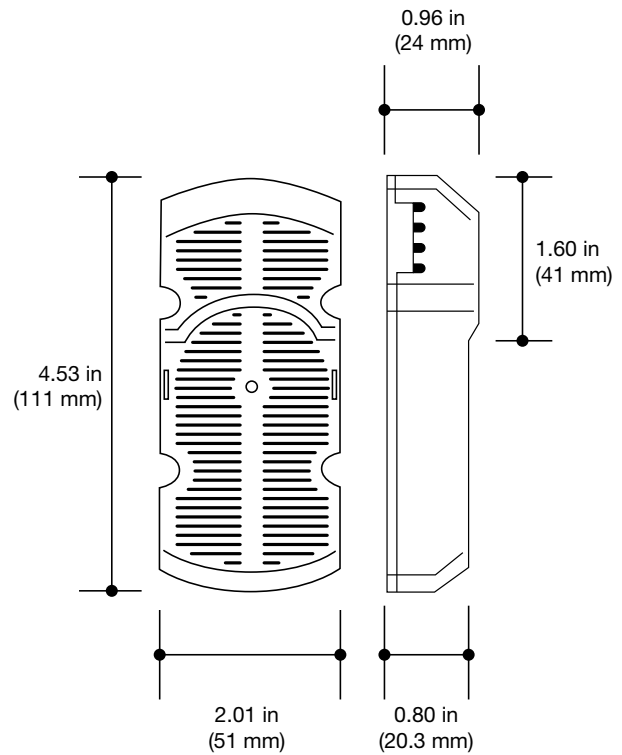

Dimensions

- Dimensions include Claro® decorator style wallplates
- Maximum dimensions as indicated—actual product may vary

Colors / Finishes			
Add the appropriate color suffix to the product model number Example: MA-600-WH			
Gloss Color Palette		Satin Color Palette	
White	WH	Hot	HT
Ivory	IV	Merlot	MR
Almond	AL	Terracotta	TC
Light Almond	LA	Greenbriar	GB
Grey	GR	Bluestone	BG
Brown	BR	Desert Stone	DS
Black	BL	Stone	ST
Stainless Steel (Wallplates Only)	SS	Limestone	LS
		Sea Glass	SG
		Sienna	SI
		Midnight	MN
		Taupe	TP
		Eggshell	ES
		Biscuit	BI
		Snow	SW
		Goldstone	GS
		Plum	PL
Turquoise	TQ		
Palladium	PD		
Mocha Stone	MS		