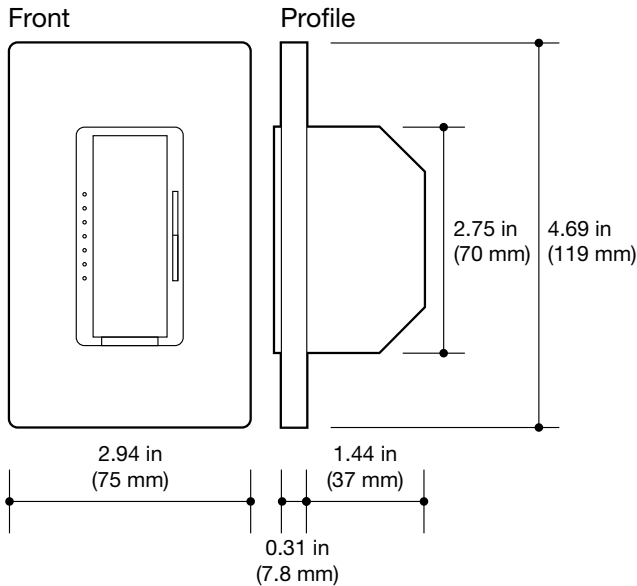

Dimensions

- Dimensions include Claro® decorator style wallplates
- Maximum dimensions as indicated—actual product may vary

Colors / Finishes			
Add the appropriate color suffix to the product model number Example: MA-600-WH			
Gloss Color Palette		Satin Color Palette	
White	WH	Hot	HT
Ivory	IV	Merlot	MR
Almond	AL	Terracotta	TC
Light Almond	LA	Greenbriar	GB
Grey	GR	Bluestone	BG
Brown	BR	Desert Stone	DS
Black	BL	Stone	ST
Stainless Steel (Wallplates Only)	SS	Limestone	LS
		Sea Glass	SG
		Sienna	SI
		Midnight	MN
		Taupe	TP
		Eggshell	ES
		Biscuit	BI
		Snow	SW
		Goldstone	GS
		Plum	PL
Turquoise	TQ		
Palladium	PD		
Mocha Stone	MS		