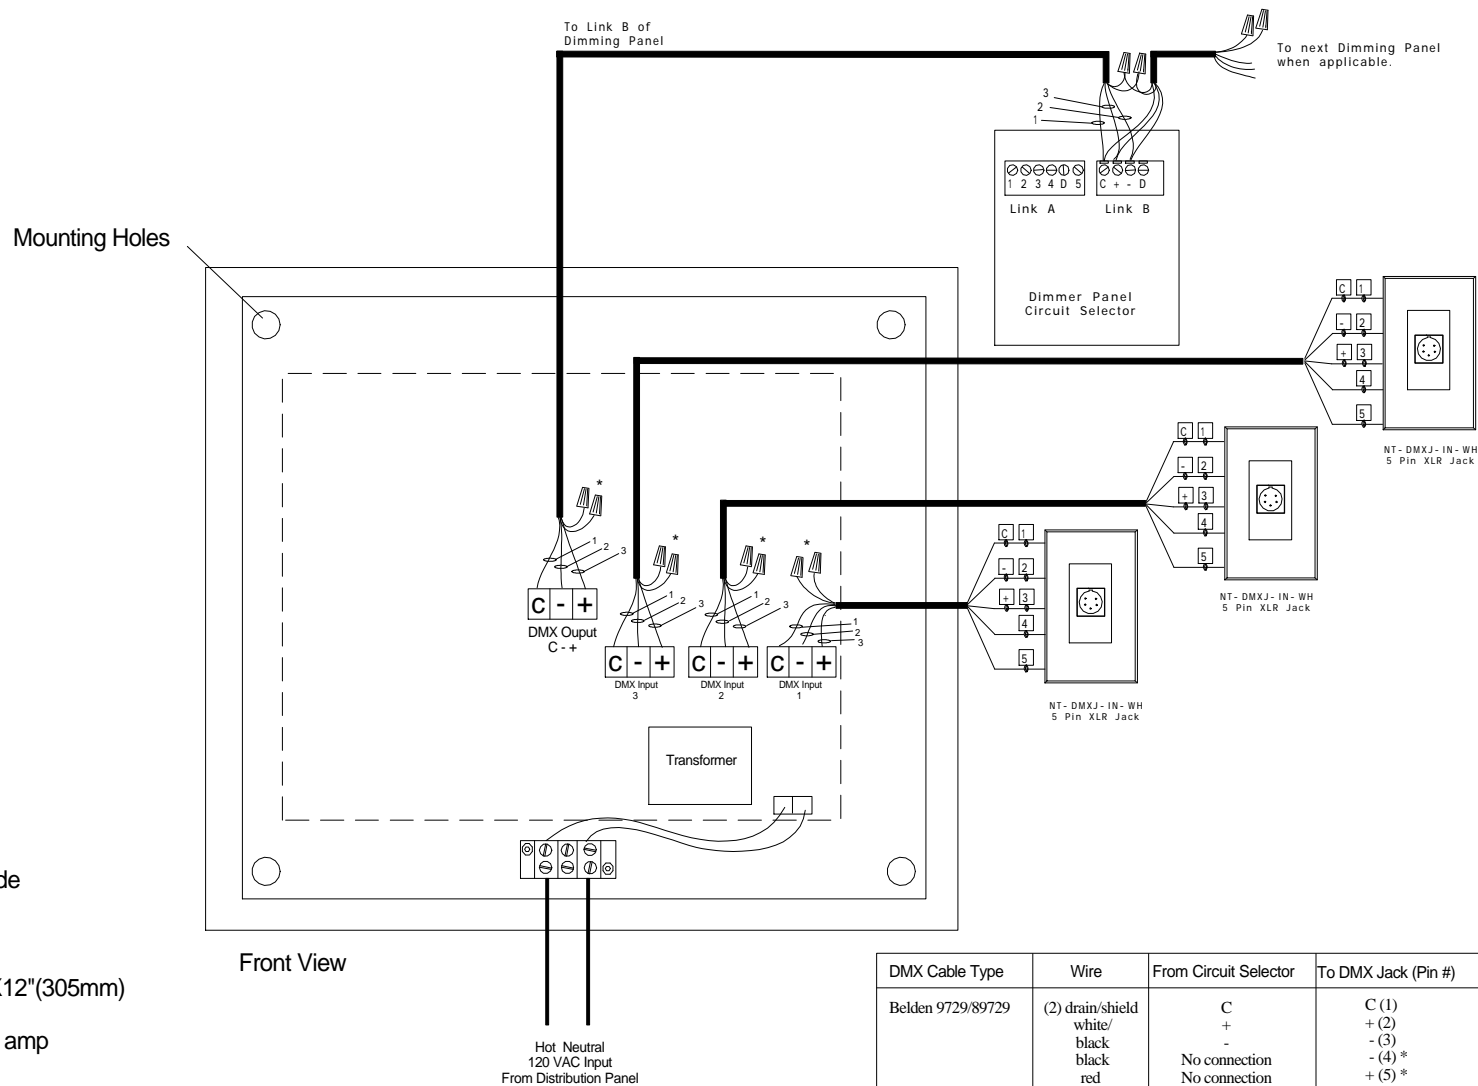

321 DMX-512 COMBINER

- Surface mount panel
- Knock outs provided on each side of the panel
- Cabinet dimensions
4 1/8" (105mm) X 12" (305mm) X 12" (305mm)
- Input power is 120v 50/60 Hz .1 amp

DMX Cable Type	Wire	From Circuit Selector	To DMX Jack (Pin #)
Belden 9729/89729	(2) drain/shield white/ black black red	C + - No connection No connection	C (1) + (2) - (3) - (4) * + (5) *
Duraflex (Lutron) 22/4WS	drain/shield white/ black green red	C + - No connection No connection	C (1) + (2) - (3) - (4) * + (5) *

* Wires 4 & 5 must be daisy chained through all connections and capped at both ends.

LUTRON®
 COOPERSBURG, PA 18036
 PHONE: (610) 282-3800
 FAX: (610) 282-1146