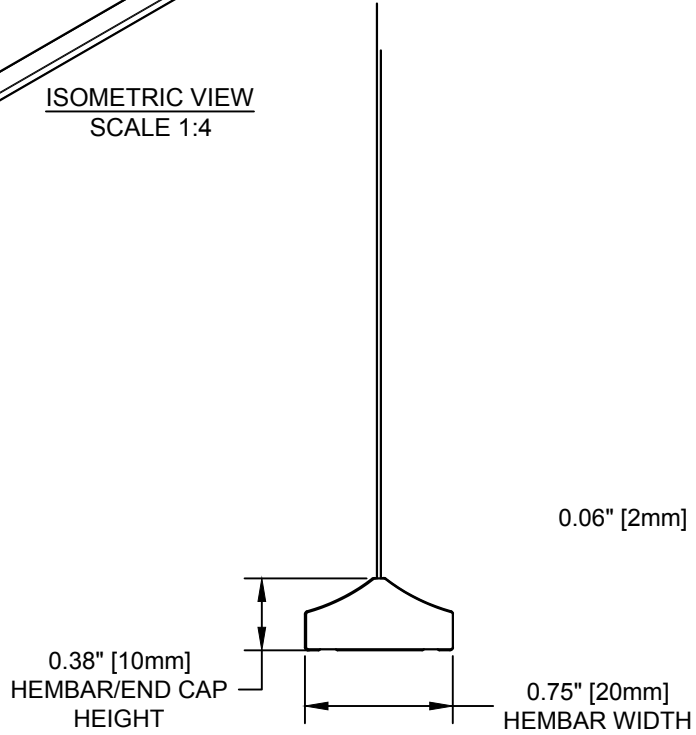

ISOMETRIC VIEW
SCALE 1:4

0.06" [2mm]

PALLADIOM BOTTOM RAIL

SCALE: 1/1

DRAWING #: 085590

REVISION: A