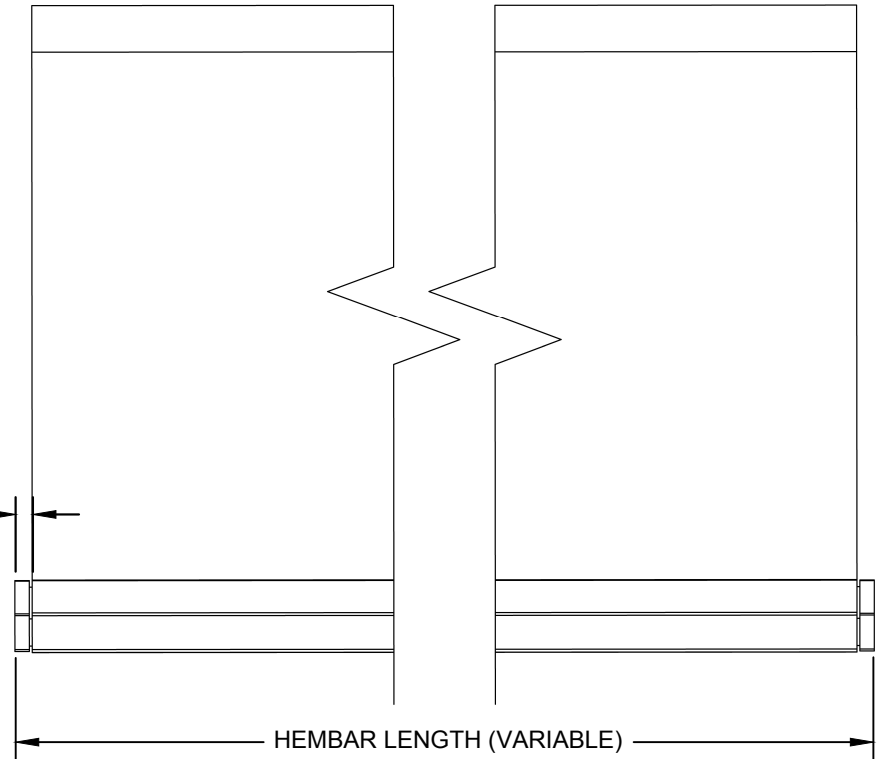

ISOMETRIC VIEW
SCALE 1:4

0.06" [2mm]

PALLADIOM BOTTOM RAIL

SCALE: 1/1

DRAWING #: 085590

REVISION: A