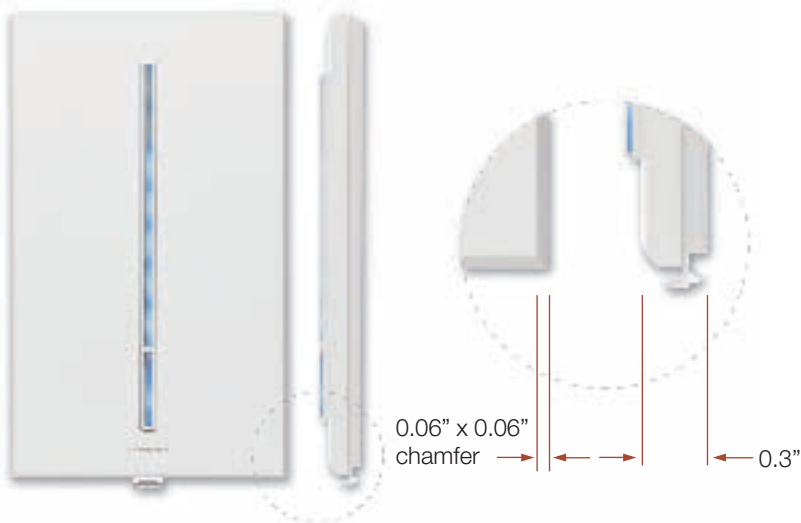

Screwless wallplates available with gloss and satin finishes. Rounded corners, rounded edges. All products use standard designer opening.

traditional style

features

Screwless wallplates available with gloss finish. Rounded corners, beveled edges. All products use standard traditional opening.

architectural style

features

Screwless wallplates available with matte and metal finishes. Square corners, beveled edges.

Sivoia QED | shading solutions

roller shades

Sivoia QED roller shades offer:

- ultra-quiet operation
- uniform precision movement of multiple shades
- minimal, symmetrical light gaps
- convenient one-touch control from elegant keypads and intuitive handheld remotes