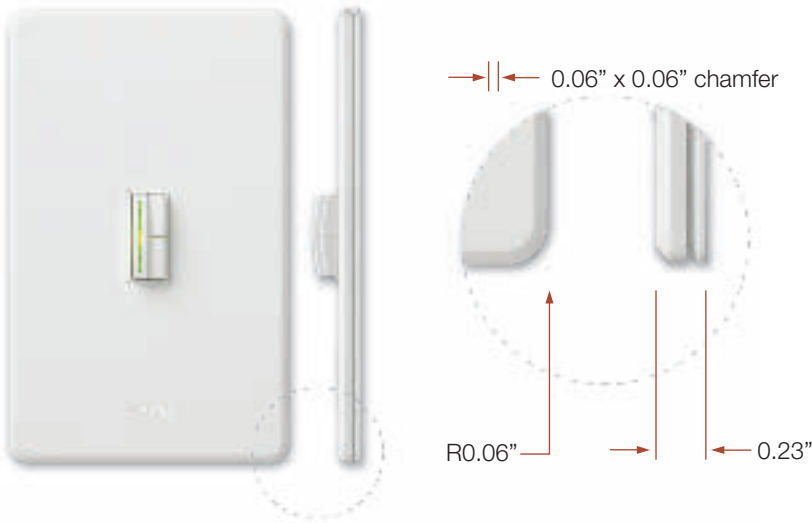

Rania IR dual dimmers

Rania dimmers HomeWorks

Rania dual dimmers

Lyneo dimmers

Lyneo dual dimmers

Solina lamp dimmer HomeWorks

for international color availability see www.lutron.com

features

Screwless wallplates available with gloss and satin finishes. Rounded corners, rounded edges. All products use standard designer opening.

traditional style

features

Screwless wallplates available with gloss finish. Rounded corners, beveled edges. All products use standard traditional opening.