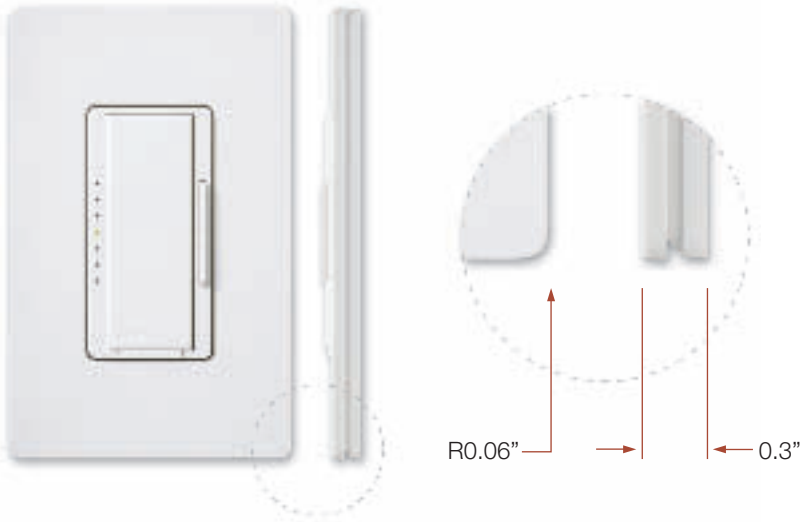

Rania IR dual dimmers

Rania dimmers HomeWorks

Rania dual dimmers

Lyneo dimmers

Lyneo dual dimmers

Solina lamp dimmer HomeWorks

for international color availability see www.lutron.com

features

Screwless wallplates available with gloss and satin finishes. Rounded corners, rounded edges. All products use standard designer opening.

traditional style

features

Screwless wallplates available with gloss finish. Rounded corners, beveled edges. All products use standard traditional opening.