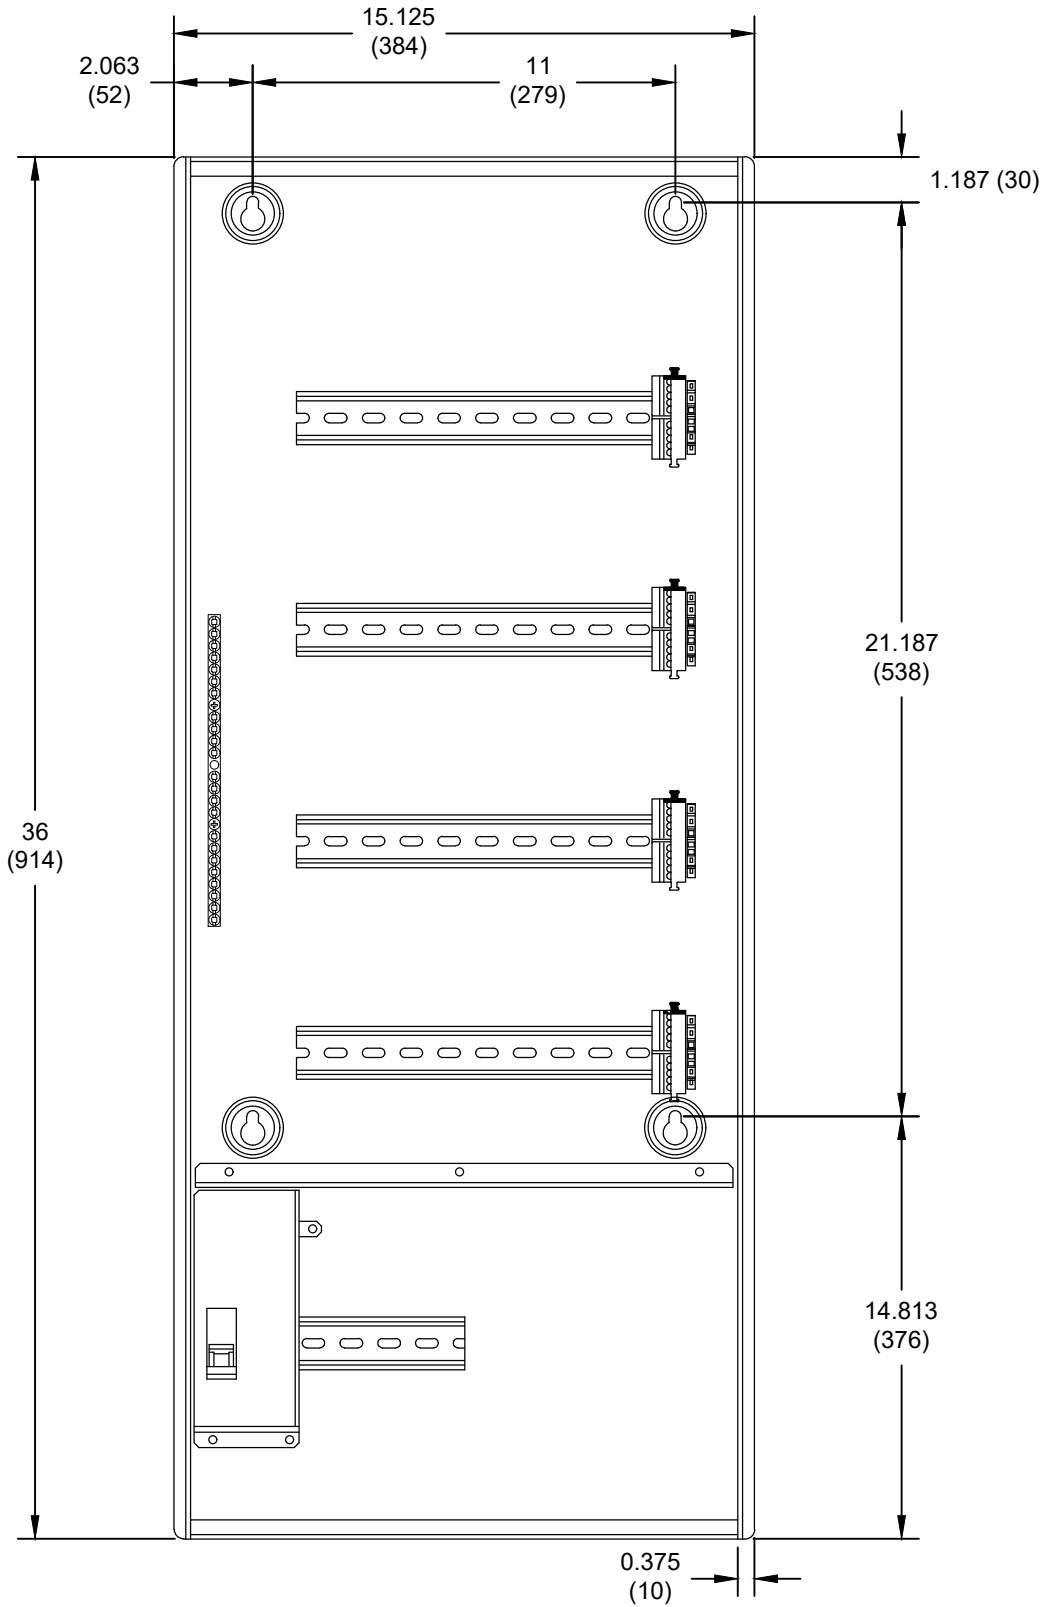

FEED-THROUGH DIN RAIL MODULE PANEL-4

FRONT

ALL MEASUREMENTS SHOWN AS: in (mm)

FEED-THROUGH DIN RAIL MODULE PANEL-4

SCALE: 1:5

VIEW: 1

REVISION: -