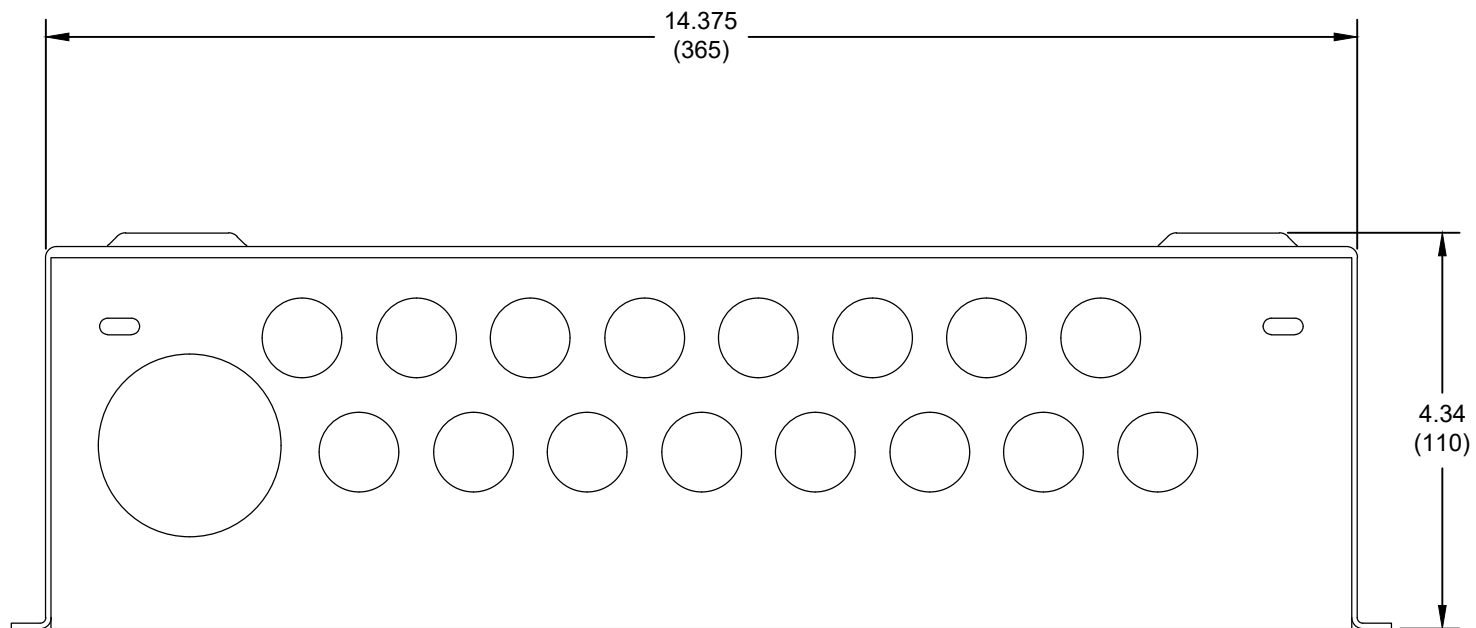

FEED-THROUGH DIN RAIL MODULE PANEL-4

TOP

ALL MEASUREMENTS SHOWN AS: in (mm)

FEED-THROUGH DIN RAIL MODULE PANEL-4

SCALE: 1:2

VIEW: 3

REVISION: -