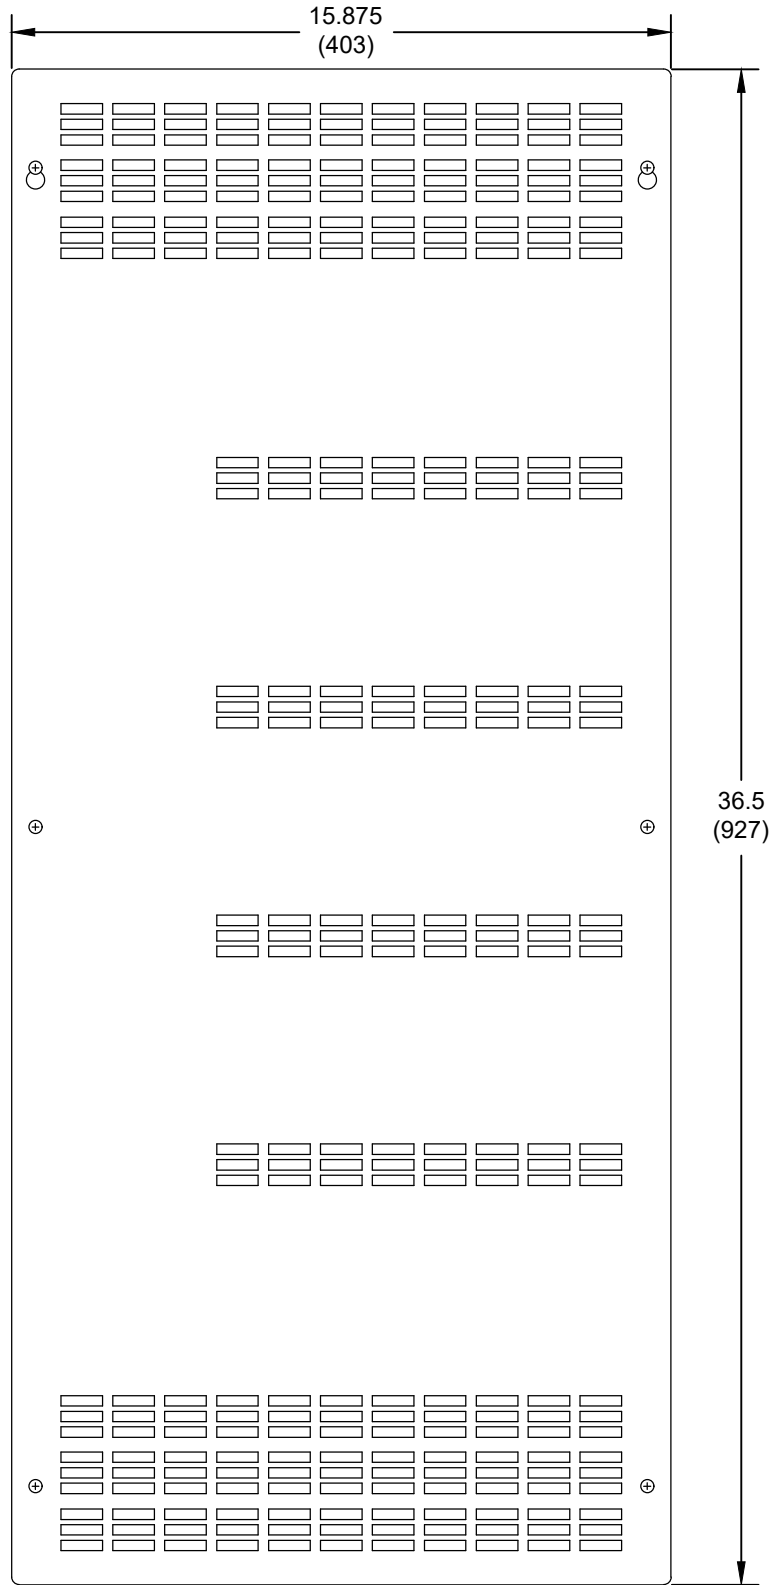

FEED-THROUGH DIN RAIL MODULE PANEL-5

COVER

ALL MEASUREMENTS SHOWN AS: in (mm)

FEED-THROUGH DIN RAIL MODULE PANEL-5

SCALE: 1:5

VIEW: 2

REVISION: -