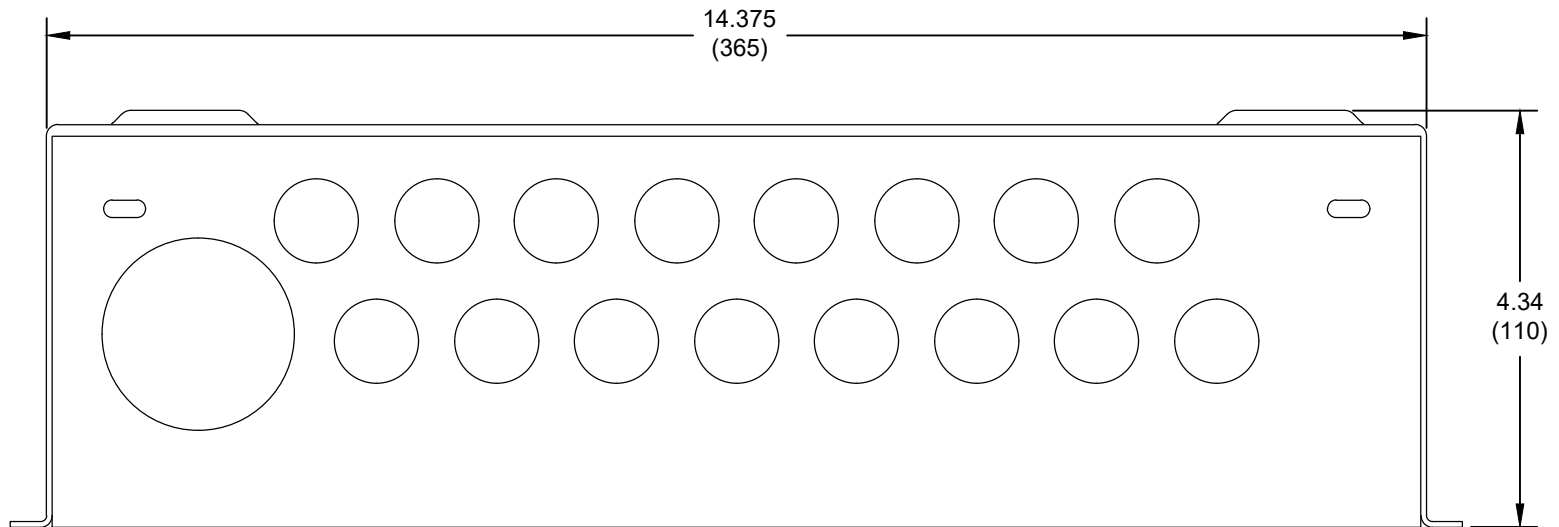

FEED-THROUGH DIN RAIL MODULE PANEL-5

TOP

ALL MEASUREMENTS SHOWN AS: in (mm)

FEED-THROUGH DIN RAIL MODULE PANEL-5

SCALE: 1:2

VIEW: 3

REVISION: -