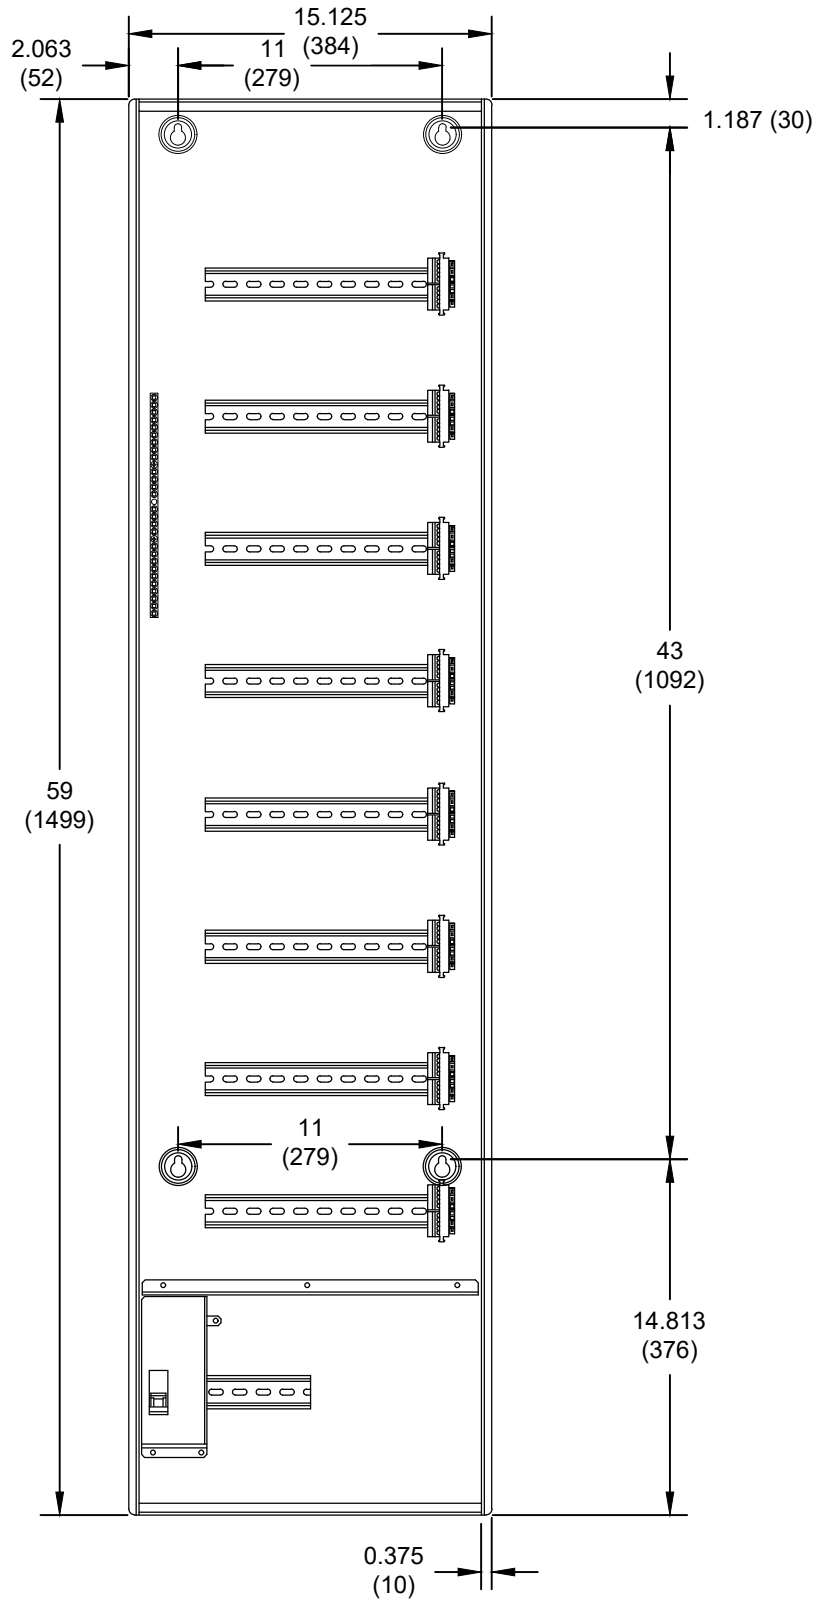

FEED-THROUGH DIN RAIL MODULE PANEL-8

FRONT

ALL MEASUREMENTS SHOWN AS: in (mm)

FEED-THROUGH DIN RAIL MODULE PANEL-8

SCALE: 1:8

VIEW: 1

REVISION: -