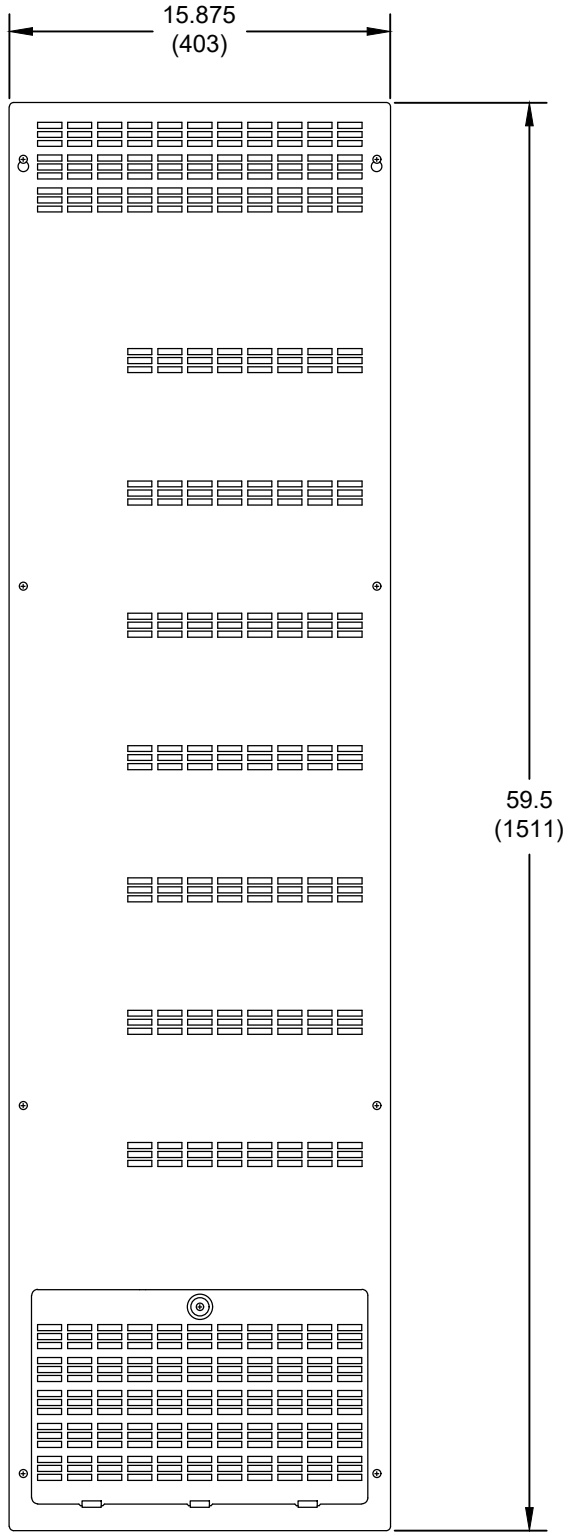

FEED-THROUGH DIN RAIL MODULE PANEL-8

COVER

ALL MEASUREMENTS SHOWN AS: in (mm)

FEED-THROUGH DIN RAIL MODULE PANEL-8

SCALE: 1:8

VIEW: 2

REVISION: -