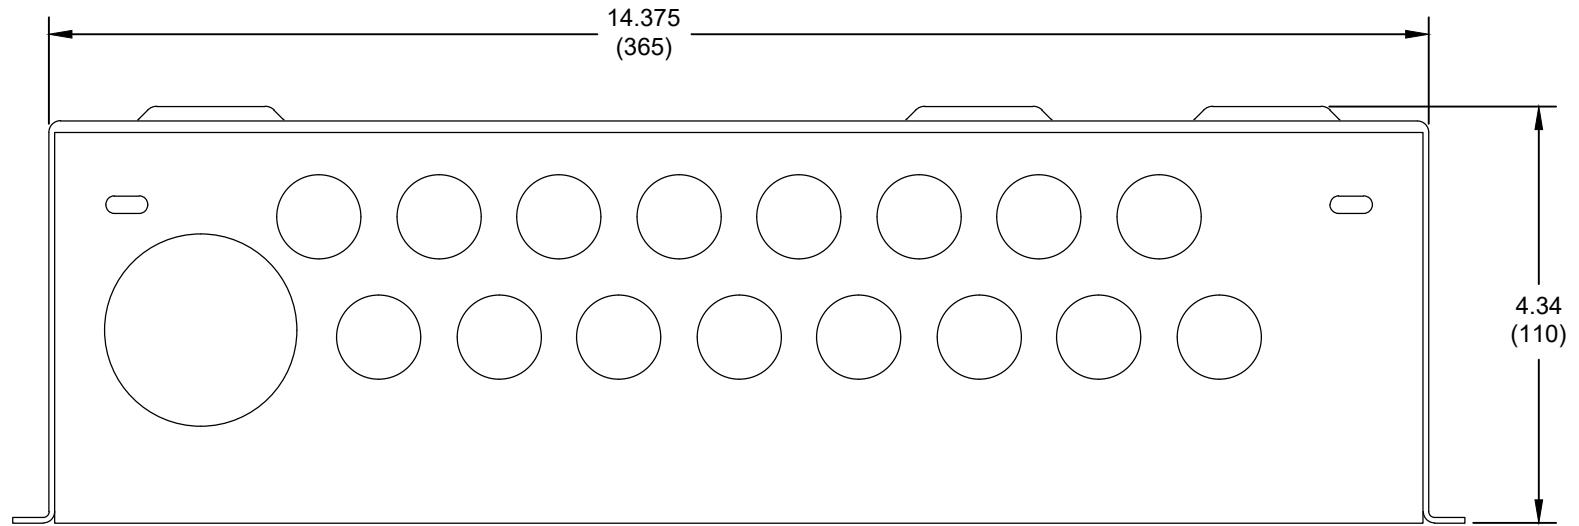

FEED-THROUGH DIN RAIL MODULE PANEL-8

TOP

ALL MEASUREMENTS SHOWN AS: in (mm)

FEED-THROUGH DIN RAIL MODULE PANEL-8

SCALE: 1:2

VIEW: 3

REVISION: -