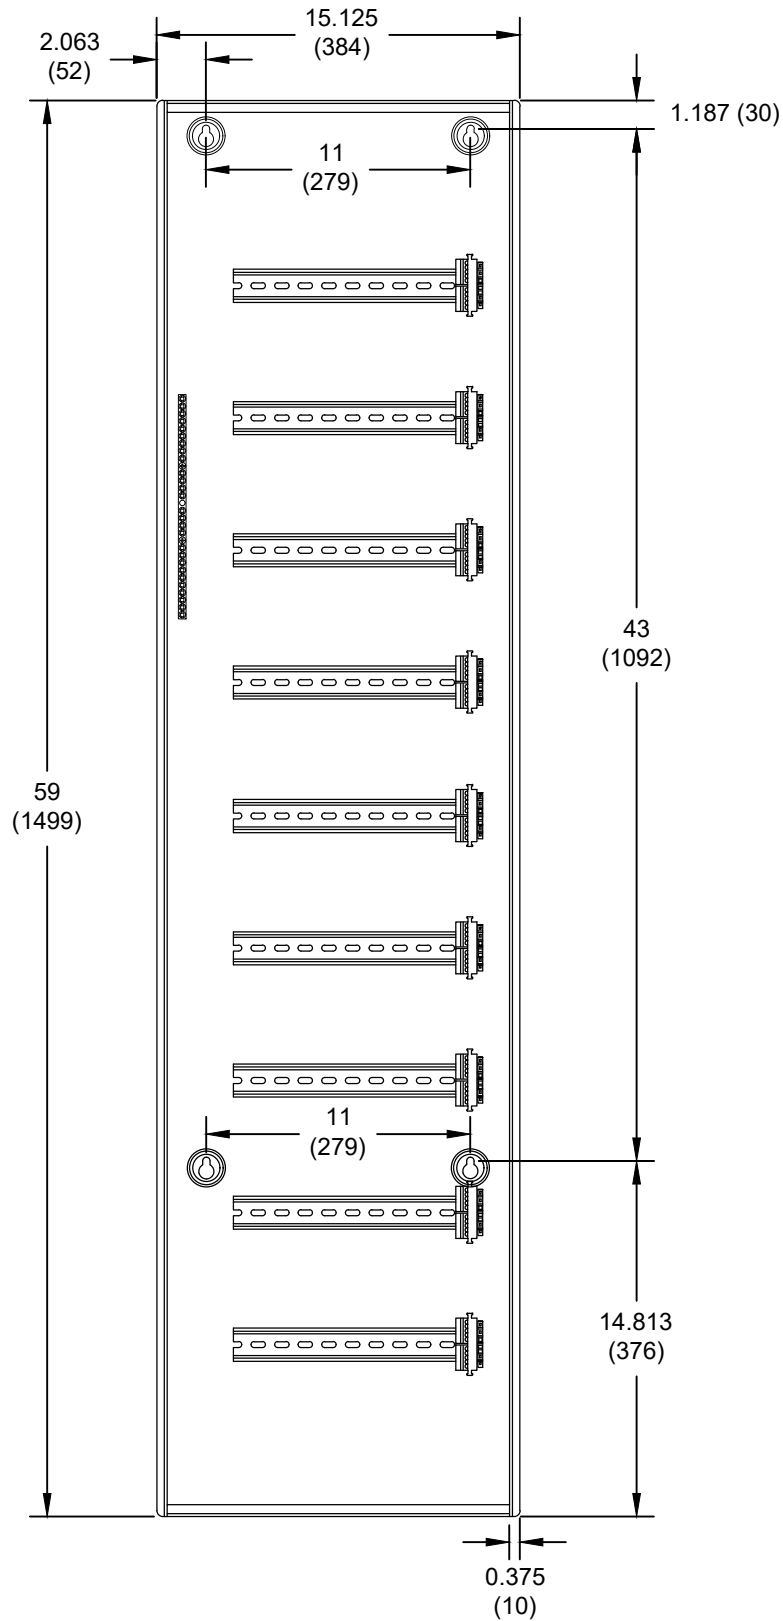

FEED-THROUGH DIN RAIL MODULE PANEL-9

FRONT

ALL MEASUREMENTS SHOWN AS: in (mm)

FEED-THROUGH DIN RAIL MODULE PANEL-9

SCALE: 1:8

VIEW: 1

REVISION: -