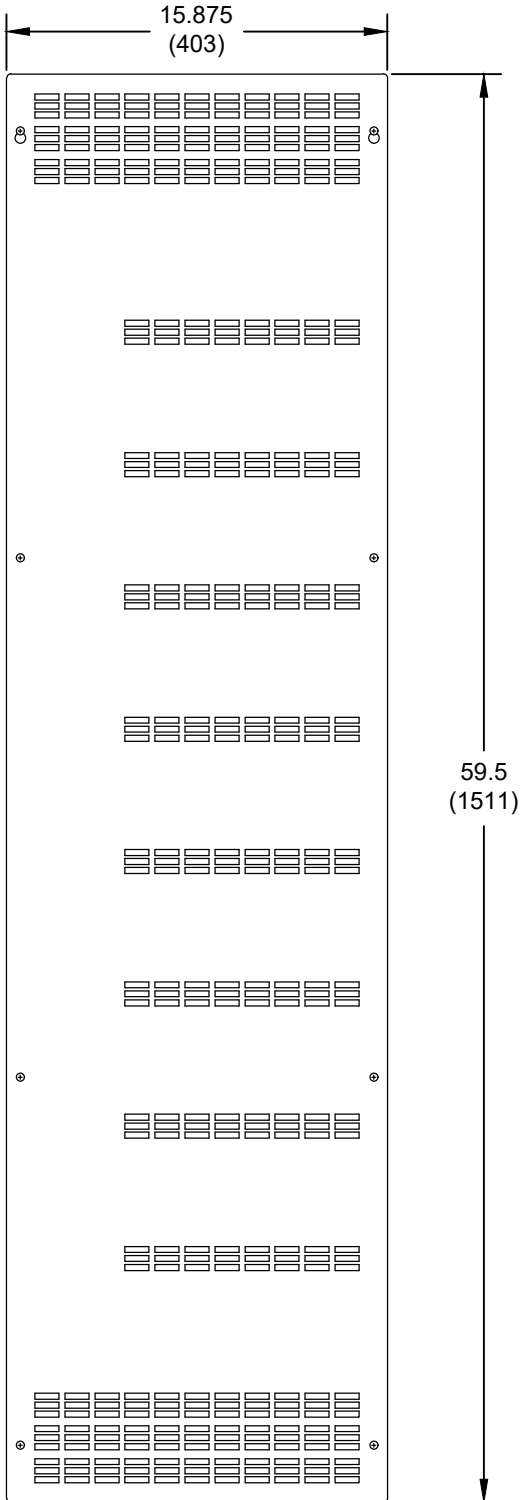

FEED-THROUGH DIN RAIL MODULE PANEL-9

COVER

ALL MEASUREMENTS SHOWN AS: in (mm)

FEED-THROUGH DIN RAIL MODULE PANEL-9

SCALE: 1:8 | VIEW: 2 | REVISION: -