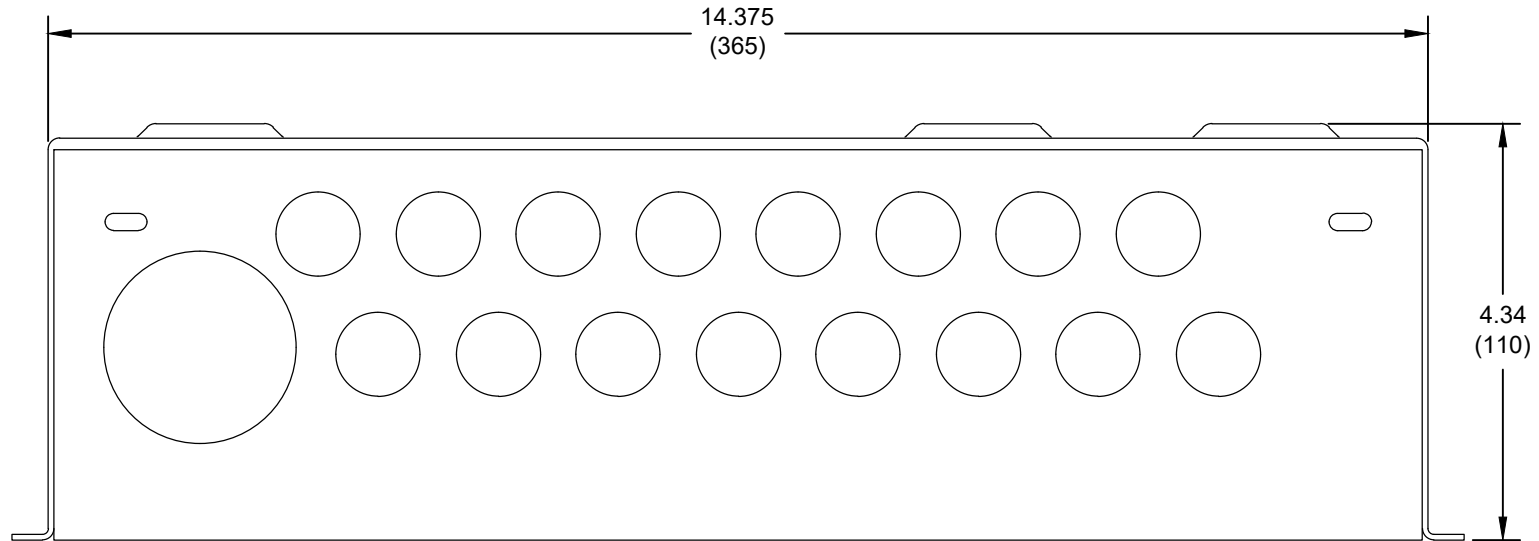

FEED-THROUGH DIN RAIL MODULE PANEL-9

TOP

ALL MEASUREMENTS SHOWN AS: in (mm)

FEED-THROUGH DIN RAIL MODULE PANEL-9

SCALE: 1:2

VIEW: 3

REVISION: -