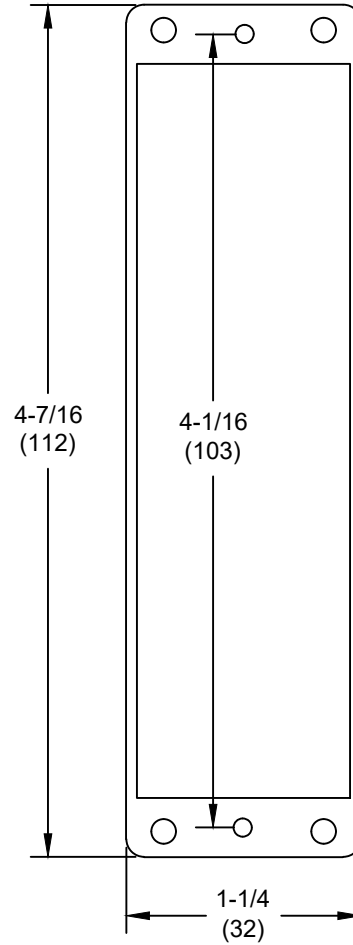

HOMEWORKS QS ARCHITRAVE KEYPAD BACKBOX

FRONT

ALL MEASUREMENTS SHOWN AS: in (mm)

HOMEWORKS QS ARCHITRAVE KEYPAD BACKBOX

SCALE: 1:1

VIEW: 1

REVISION: -

 **LUTRON** Lutron Electronics Co., Inc.
7200 Suter Road | Coopersburg, PA 18036 | USA
1(800) 446-1503 | Fax: (610) 282-7439
<http://www.lutron.com>

ELEVATION VIEW