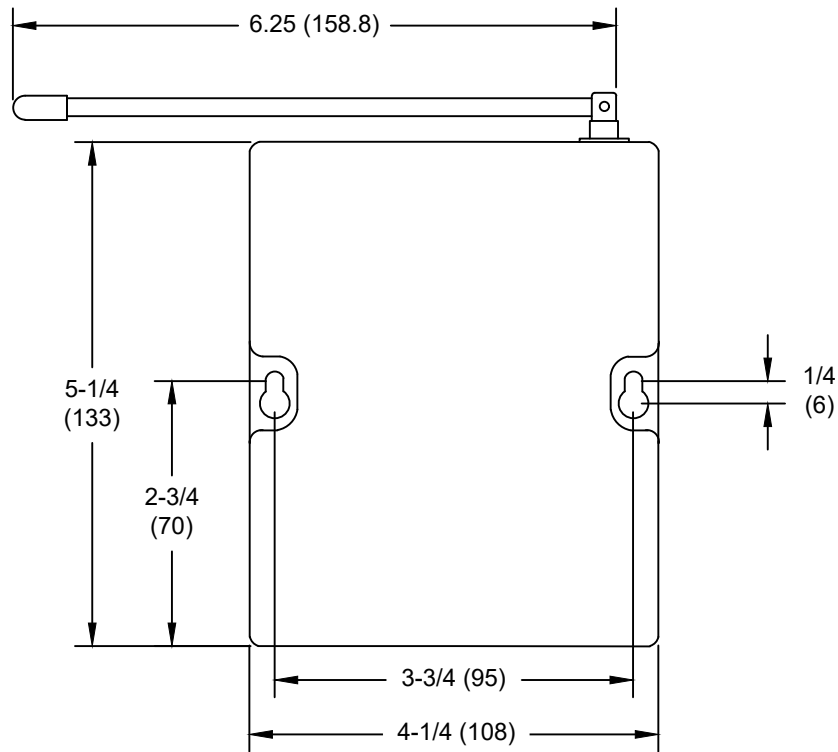

HOMWORKS QS HYBRID REPEATER

FRONT

NOTE:

1. ANTENNA LENGTH SHOWN FOR HQR-REP-120, HQR-REP-120-BE, AND HQQ-REP.
2. ALL MEASUREMENTS SHOWN AS: in (mm)

HOMWORKS QS HYBRID REPEATER

SCALE: 1:2

VIEW: 1

REVISION: -