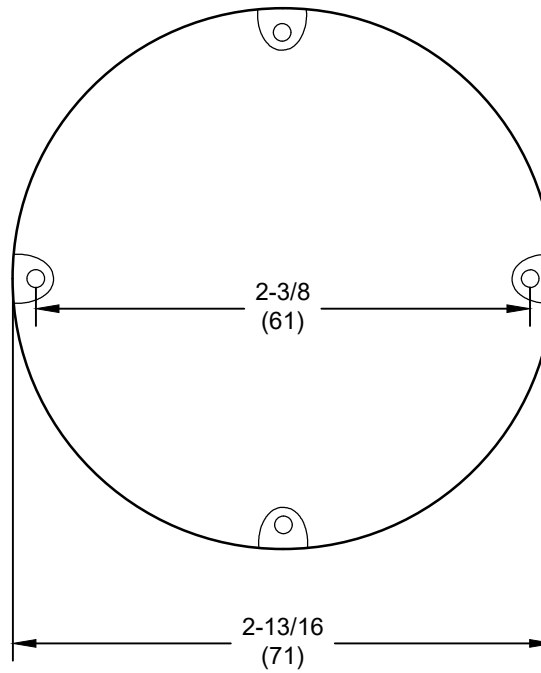

HOMEWORKS QS PALLADIOM KEYPAD BACKBOX-ROUND

FRONT

ALL MEASUREMENTS SHOWN AS: in (mm)

HOMEWORKS QS PALLADIOM KEYPAD BACKBOX-ROUND

SCALE: 1:1

VIEW: 1

REVISION: -