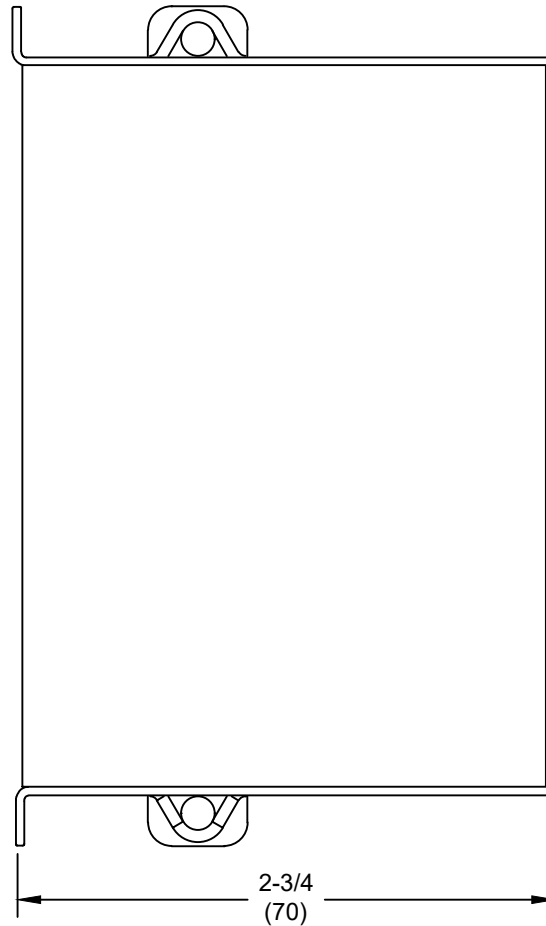

HOMEWORKS QS SIGNATURE SERIES KEYPAD BACKBOX

RIGHT

ALL MEASUREMENTS SHOWN AS: in (mm)

HOMEWORKS QS SIGNATURE SERIES KEYPAD BACKBOX

SCALE: 1:1

VIEW: 2

REVISION: -

Lutron Electronics Co., Inc.
7200 Suter Road | Coopersburg, PA 18036 | USA
1(800) 446-1503 | Fax: (610) 282-7439
<http://www.lutron.com>

ELEVATION VIEW