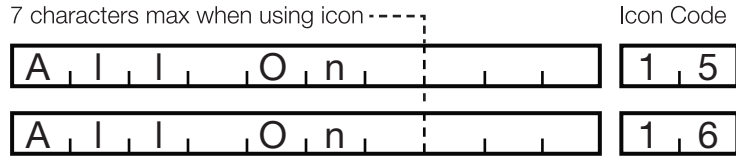

Icon Code ***

** Number of characters is dependent upon character widths and icons size
 *** Refer to page 2 of this document

STYLE

Engraving Options

Position of Text (choose one)

- Left Justified *
- Centered
- Right Justified

available icons for button engraving

HOW TO USE

INSTRUCTIONS:

The icon table below represents some of the icons that Lutron can engrave on your seeTouch buttons. To use simply choose the icon you desire by identifying the corresponding number in the table.

EXAMPLE:

For All On button, with icons #15 and #16:

APPEARANCE ON:

LIGHT*
BUTTON COLOR

DARK**
BUTTON COLOR

ICON TABLE

APPEARANCE ON:		LIGHT* BUTTON COLOR		DARK** BUTTON COLOR		LIGHT* BUTTON COLOR		DARK** BUTTON COLOR		LIGHT* BUTTON COLOR		DARK** BUTTON COLOR	
CODE	ICON	CODE	ICON	CODE	ICON	CODE	ICON	CODE	ICON	CODE	ICON	CODE	ICON
01.		17.		33.		49.							
02.		18.		34.		50.							
03.		19.		35.		51.							
04.		20.		36.	$1/4$	52.							
05.		21.		37.	$1/2$	53.							
06.		22.		38.	$3/4$	54.							
07.		23.		39.		55.							
08.		24.		40.		56.							
09.		25.		41.		57.							
10.		26.		42.		58.							
11.		27.		43.		59.							
12.		28.		44.		60.							
13.		29.		45.		61.							
14.		30.		46.		62.							
15.		31.		47.		63.							
16.		32.		48.		64.							