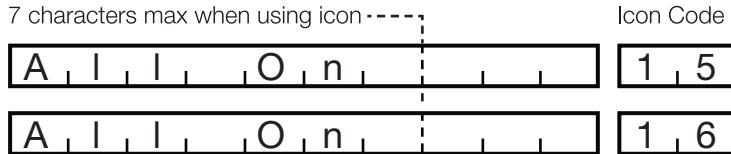

available icons for button engraving

HOW TO USE

INSTRUCTIONS:

The icon table below represents some of the icons that Lutron can engrave on your seeTouch buttons. To use simply choose the icon you desire by identifying the corresponding number in the table.

EXAMPLE:

For All On button, with icons #15 and #16:

APPEARANCE ON:

LIGHT*
BUTTON COLOR

Recommended

DARK**
BUTTON COLOR

Recommended

ICON TABLE