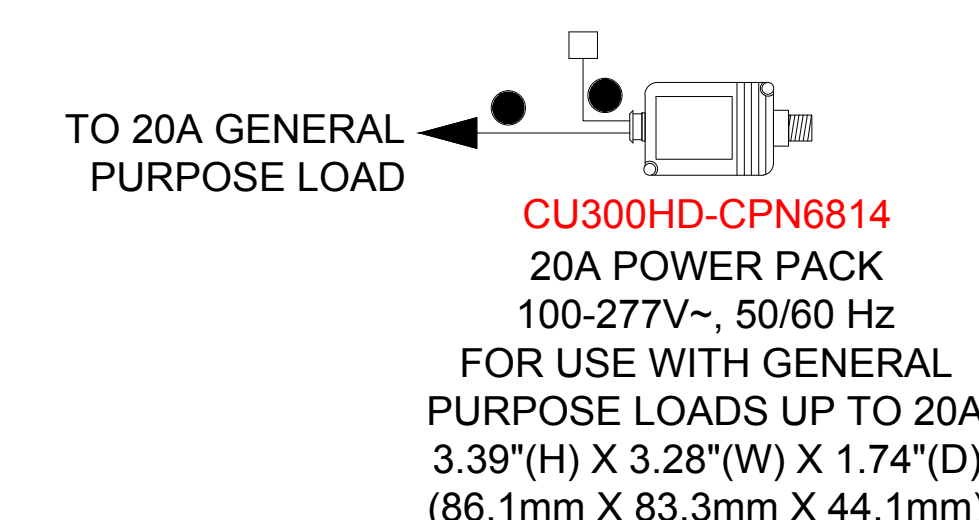

CU300HD-CPN6814