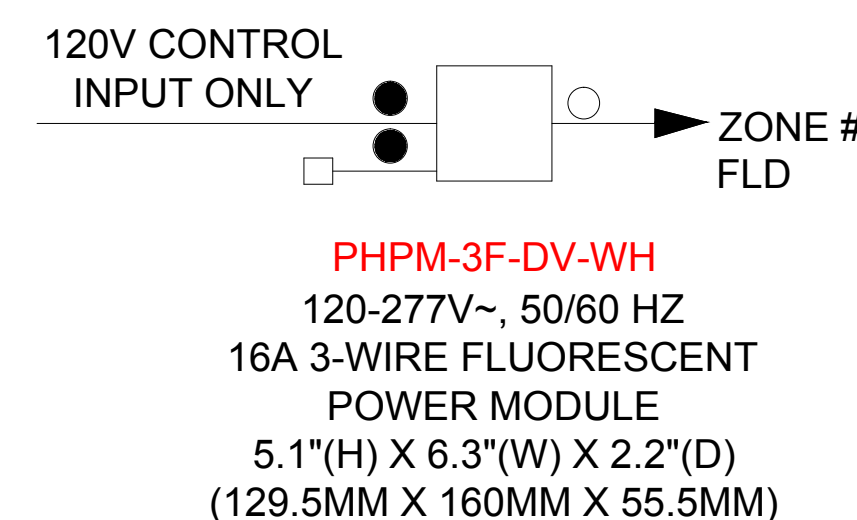

WIRING LEGEND:

- INPUT POWER (NORMAL)
- 2 #12AWG (4 mm²)
- 3 #12AWG (4 mm²)
- ◆ 0-10V SIGNAL: 2 #18AWG (1.0 mm²)
- PWM SIGNAL
- 2 #18AWG (1.0 mm²)

PHPM-PA-120

PHPM-PA-DV

PHPM-PA-277/DV

PHPM-3F-120

PHPM-3F-DV

CU300HD-CPN6814

LUT-ELI-3PH_PPDV

LUT-ELI-3PH

LUTRON BALLAST CONTROL INTERFACE

LDC-10x4

LDC-16x4

LDC-XX-TP