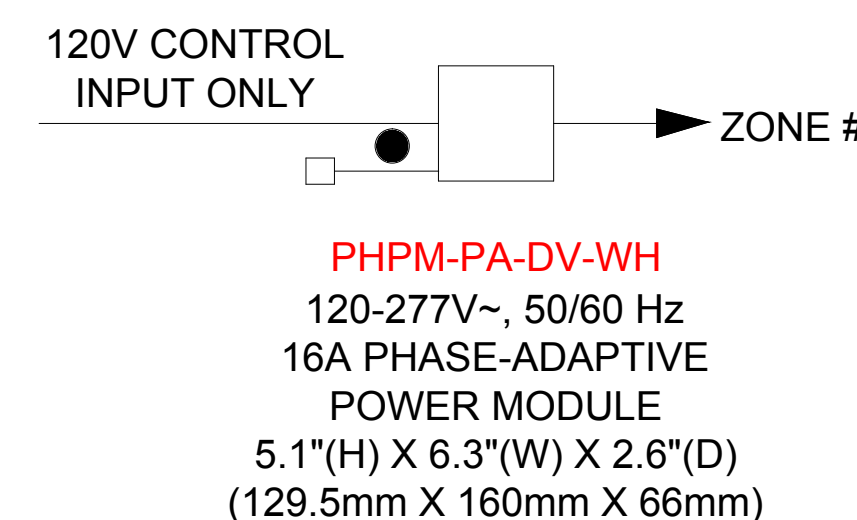

WIRING LEGEND:

- INPUT POWER (NORMAL)
- 2 #12AWG (4 mm²)
- 3 #12AWG (4 mm²)
- ◆ 0-10V SIGNAL: 2 #18AWG (1.0 mm²)
- PWM SIGNAL
- 2 #18AWG (1.0 mm²)

PHPM-PA-120

PHPM-PA-DV

PHPM-PA-277/DV

PHPM-3F-120

PHPM-3F-DV