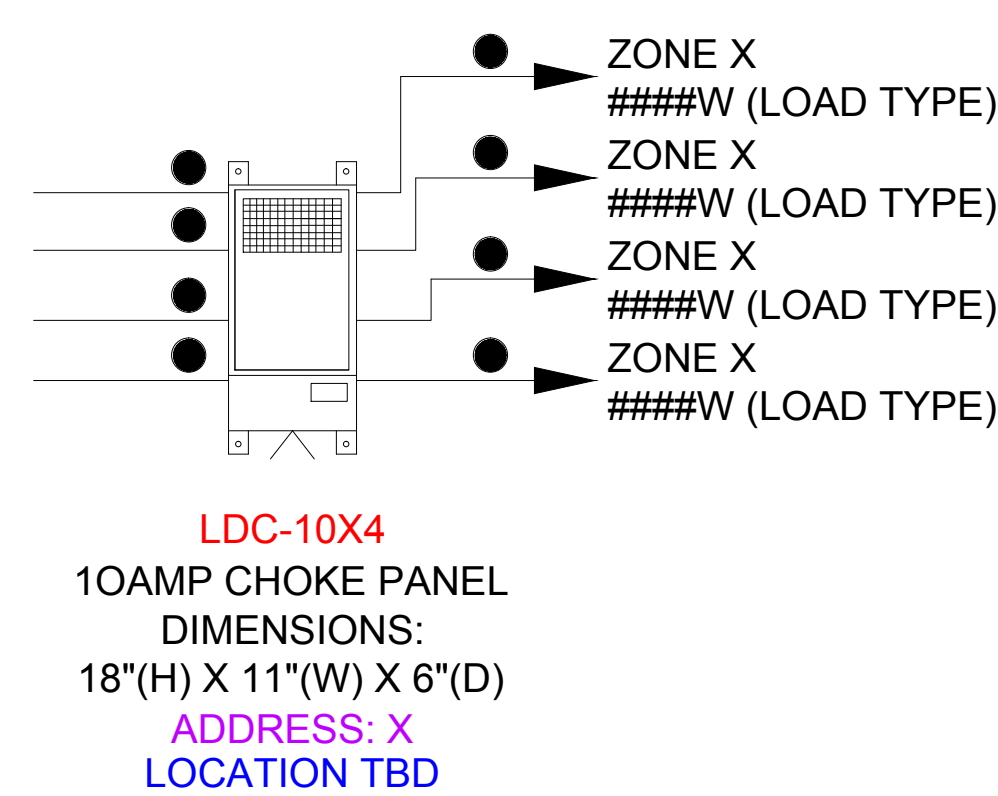

WIRING LEGEND:

- INPUT POWER (NORMAL)
- 2 #12AWG (4 mm²)
- 3 #12AWG (4 mm²)
- ◆ 0-10V SIGNAL: 2 #18AWG (1.0 mm²)
- PWM SIGNAL
- 2 #18AWG (1.0 mm²)

PHPM-PA-120

PHPM-PA-DV

PHPM-PA-277/DV

PHPM-3F-120

PHPM-3F-DV

CU300HD-CPN6814

LUT-ELI-3PH_PPDV

LUT-ELI-3PH

LUTRON BALLAST CONTROL INTERFACE

LDC-10x4

LDC-16x4

LDC-XX-TP