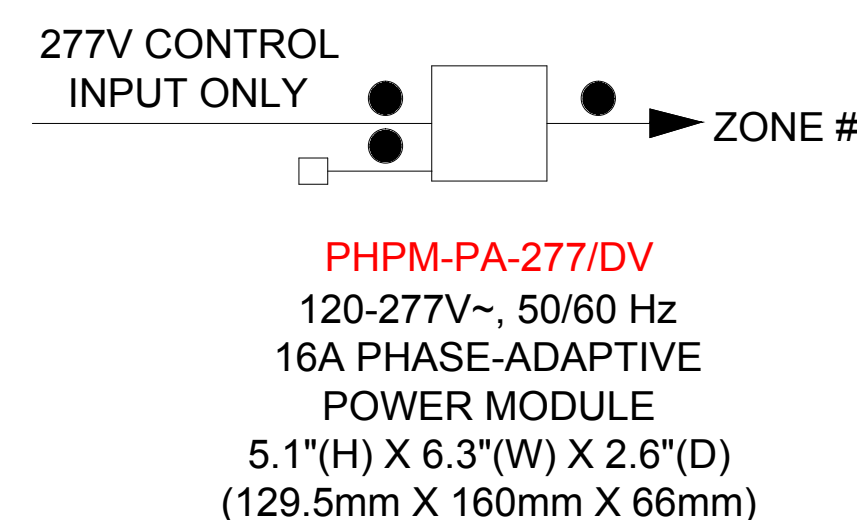

WIRING LEGEND:

- INPUT POWER (NORMAL)
- 2 #12AWG (4 mm²)
- 3 #12AWG (4 mm²)
- ◆ 0-10V SIGNAL: 2 #18AWG (1.0 mm²)
- PWM SIGNAL
- 2 #18AWG (1.0 mm²)

PHPM-PA-120

PHPM-PA-DV

PHPM-PA-277/DV

PHPM-3F-120

PHPM-3F-DV

CU300HD-CPN6814

LUT-ELI-3PH_PPDV

LUT-ELI-3PH

LUTRON BALLAST CONTROL INTERFACE

LDC-10x4

LDC-16x4

LDC-XX-TP