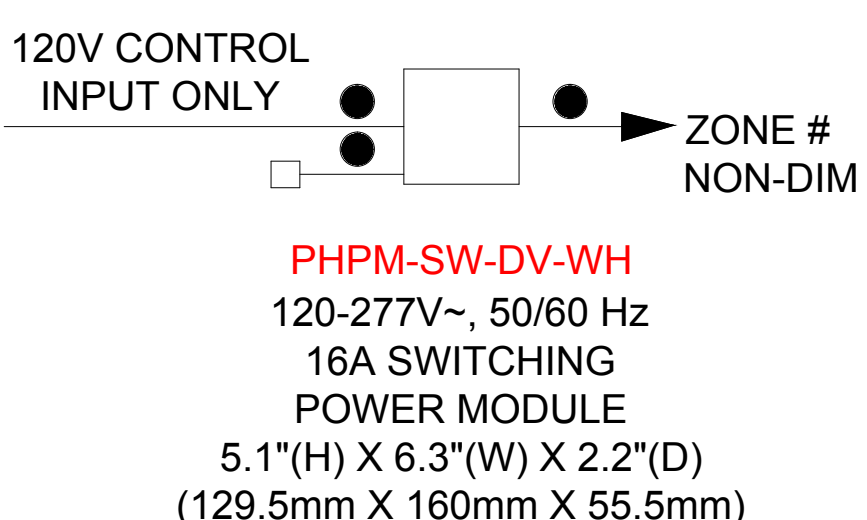

WIRING LEGEND:

- INPUT POWER (NORMAL)
- 2 #12AWG (4 mm²)
- 3 #12AWG (4 mm²)
- ◆ 0-10V SIGNAL: 2 #18AWG (1.0 mm²)
- PWM SIGNAL
- 2 #18AWG (1.0 mm²)

PHPM-PA-120

PHPM-PA-DV

PHPM-PA-277/DV

PHPM-3F-120

PHPM-3F-DV

PHPM-WBX-120

PHPM-WBX-DV

PHPM-WBX-277/DV

PHPM-SW-DV

NGRX-PB

LUT-LBX

GRX-PWM

GRX-TVI