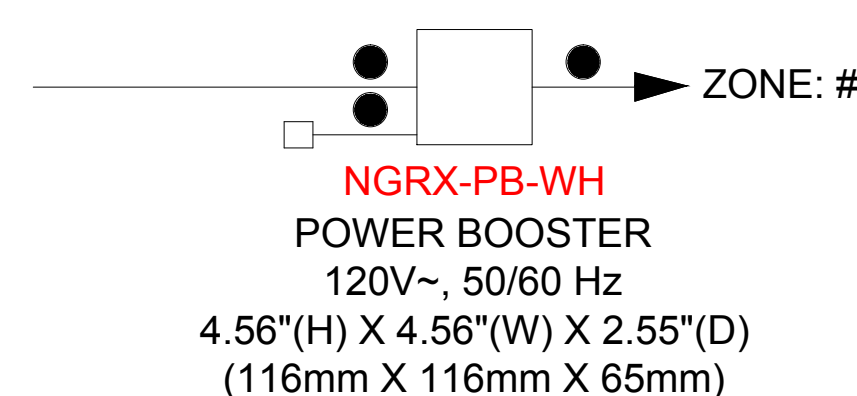

WIRING LEGEND:

- INPUT POWER (NORMAL)
- 2 #12AWG (4 mm²)
- 3 #12AWG (4 mm²)
- 0-10V SIGNAL: 2 #18AWG (1.0 mm²)
- PWM SIGNAL
- ●● 2 #18AWG (1.0 mm²)

PHPM-PA-120

PHPM-3F-120

PHPM-WBX-120

NGRX-PB

GRX-PWM

GRX-TVI

LDC-XX-TP