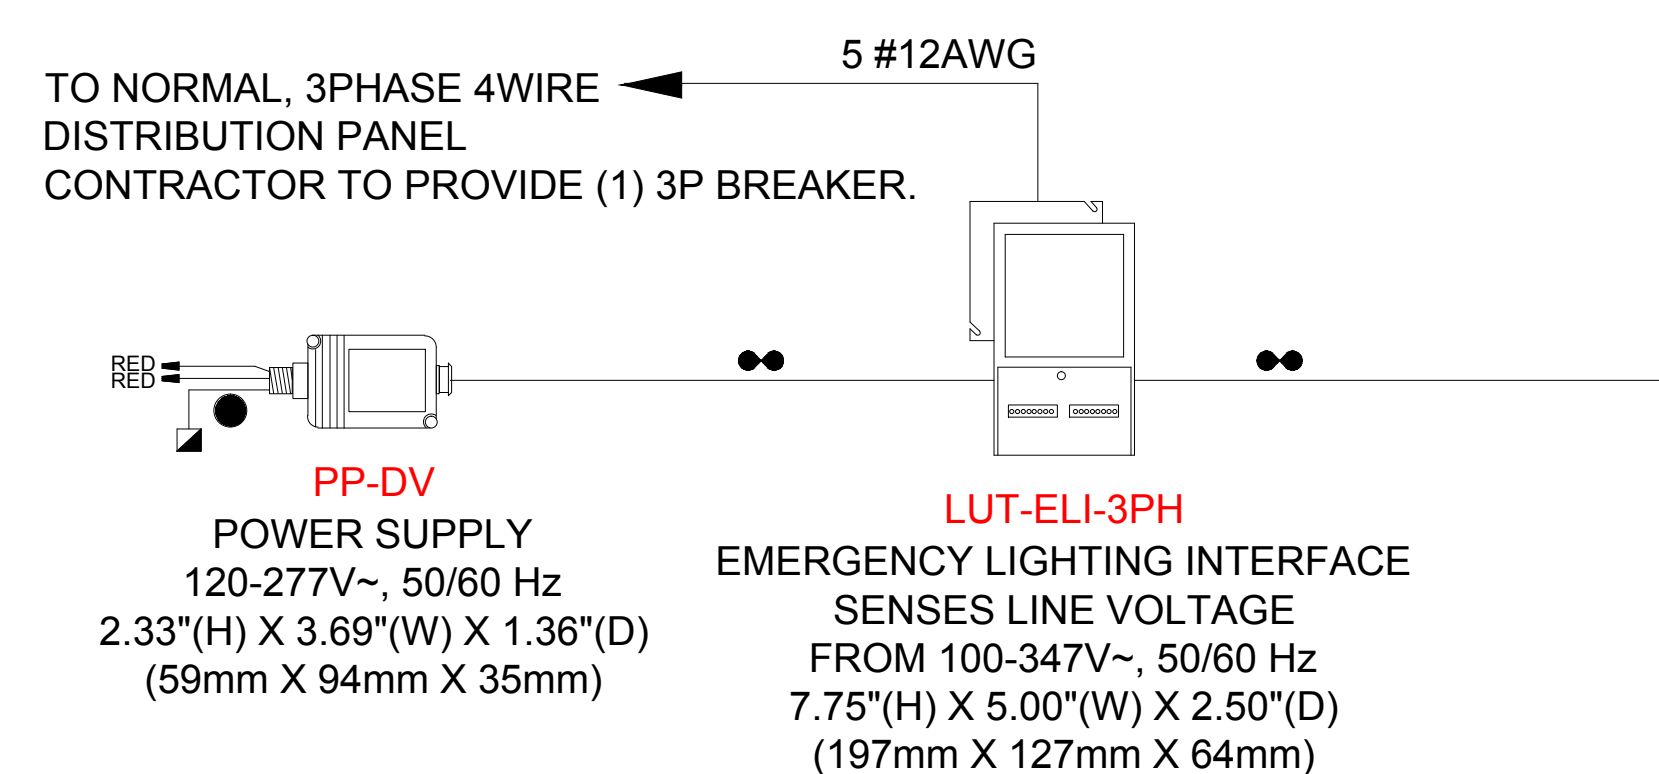

GRX-TVI

LUT-ELI-3PH_PPDV