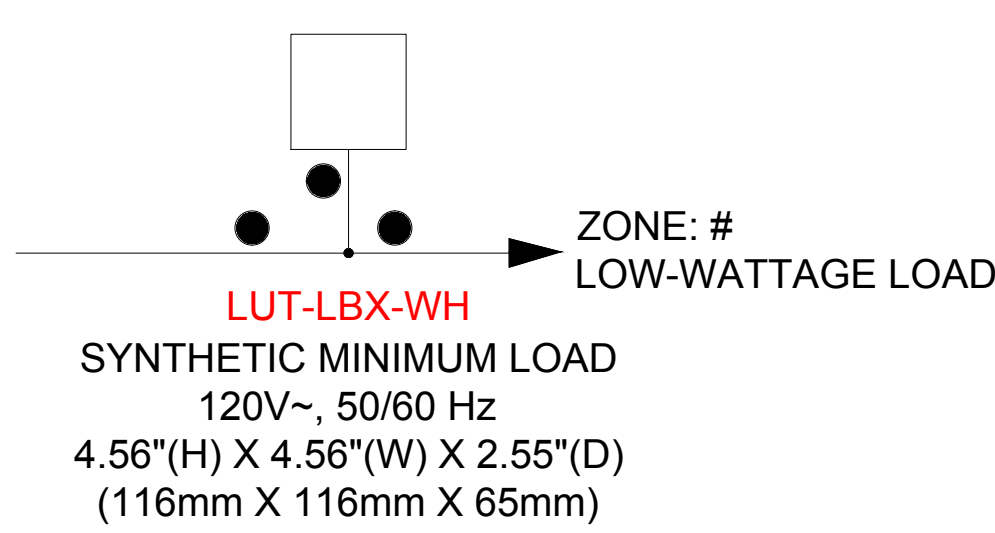

WIRING LEGEND:

- INPUT POWER (NORMAL)
- 2 #12AWG (4 mm²)
- 3 #12AWG (4 mm²)
- ◆ 0-10V SIGNAL: 2 #18AWG (1.0 mm²)
- PWM SIGNAL
- 2 #18AWG (1.0 mm²)

PHPM-PA-120

PHPM-PA-DV

PHPM-PA-277/DV

PHPM-3F-120

PHPM-3F-DV

PHPM-WBX-120

PHPM-WBX-DV

PHPM-WBX-277/DV

PHPM-SW-DV

NGRX-PB

LUT-LBX

GRX-PWM

GRX-TVI