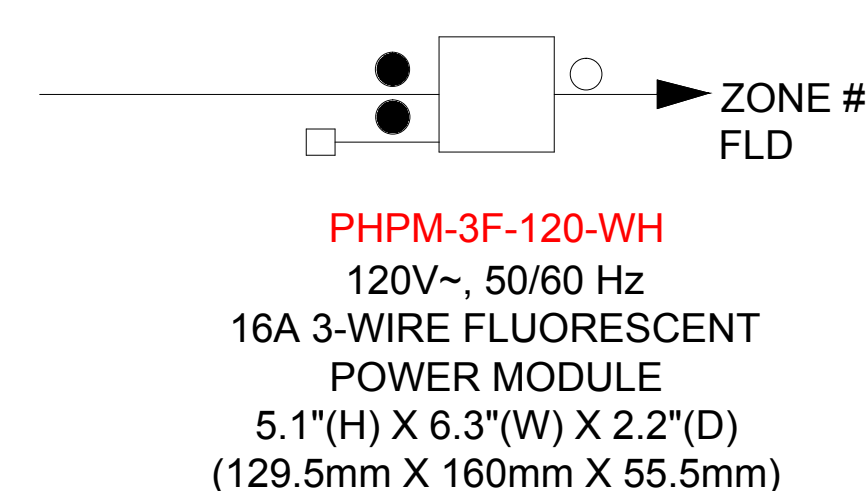

WIRING LEGEND:

- INPUT POWER (NORMAL)
- 2 #12AWG (4 mm²)
- 3 #12AWG (4 mm²)
- ◆ 0-10V SIGNAL: 2 #18AWG (1.0 mm²)
- PWM SIGNAL
- 2 #18AWG (1.0 mm²)

PHPM-PA-120

PHPM-PA-DV

PHPM-PA-277/DV

PHPM-3F-120

PHPM-3F-DV