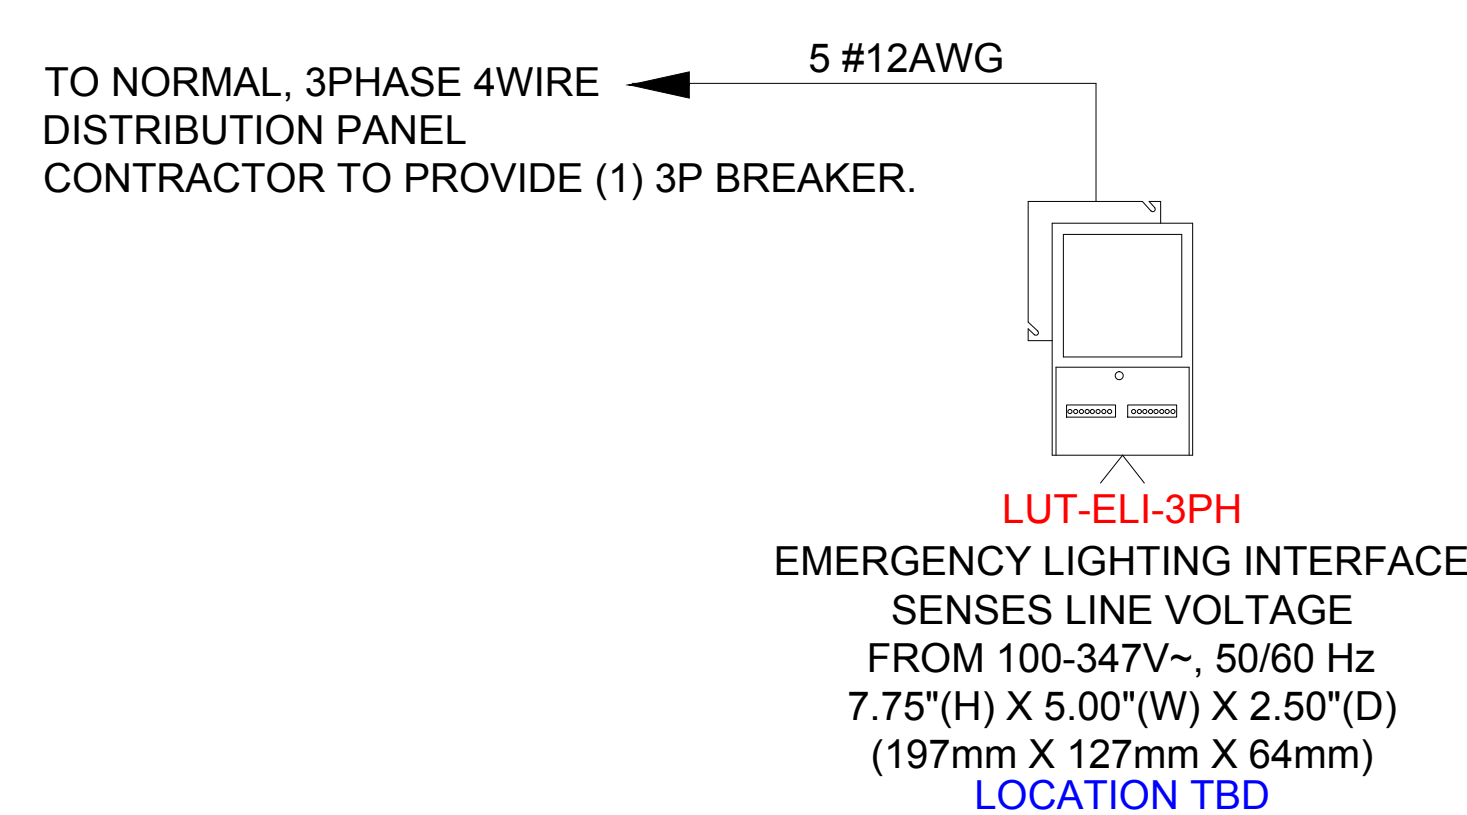

LUT-ELI-3PH