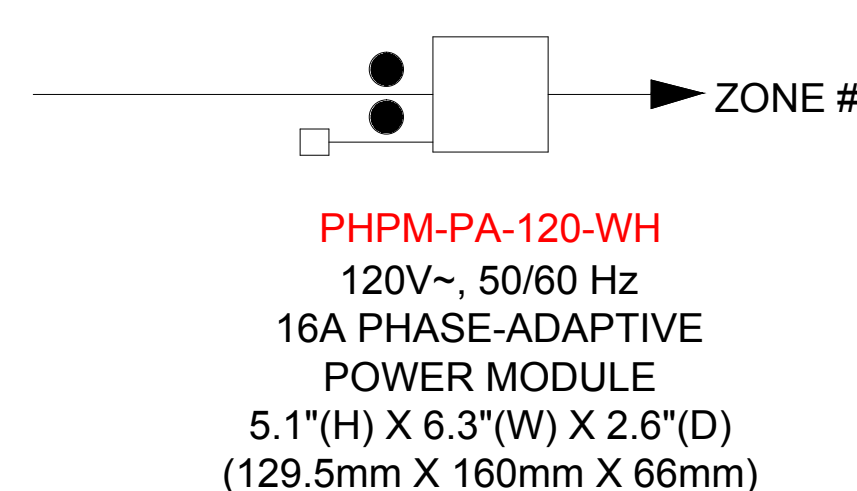

WIRING LEGEND:

- INPUT POWER (NORMAL)
- 2 #12AWG (4 mm²)
- 3 #12AWG (4 mm²)
- ◆ 0-10V SIGNAL: 2 #18AWG (1.0 mm²)
- PWM SIGNAL
- 2 #18AWG (1.0 mm²)

PHPM-PA-120

PHPM-PA-DV

PHPM-PA-277/DV

PHPM-3F-120

PHPM-3F-DV