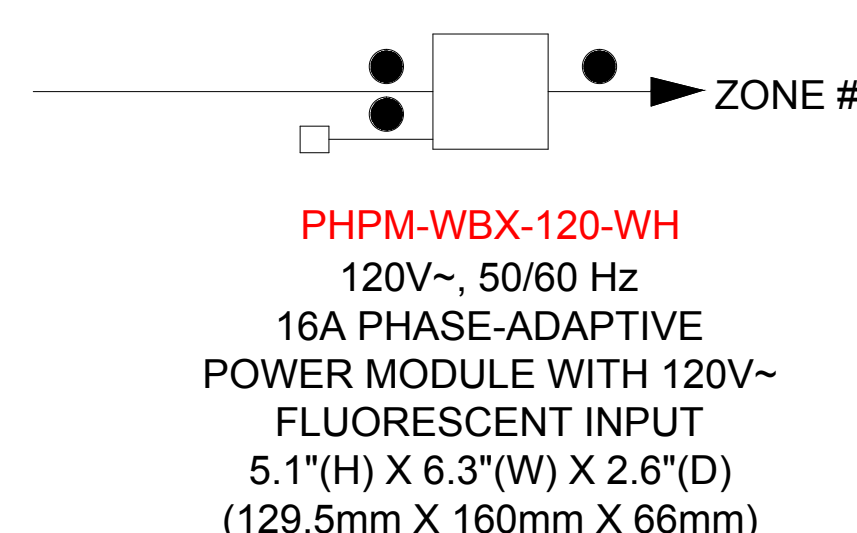

PHPM-WBX-120