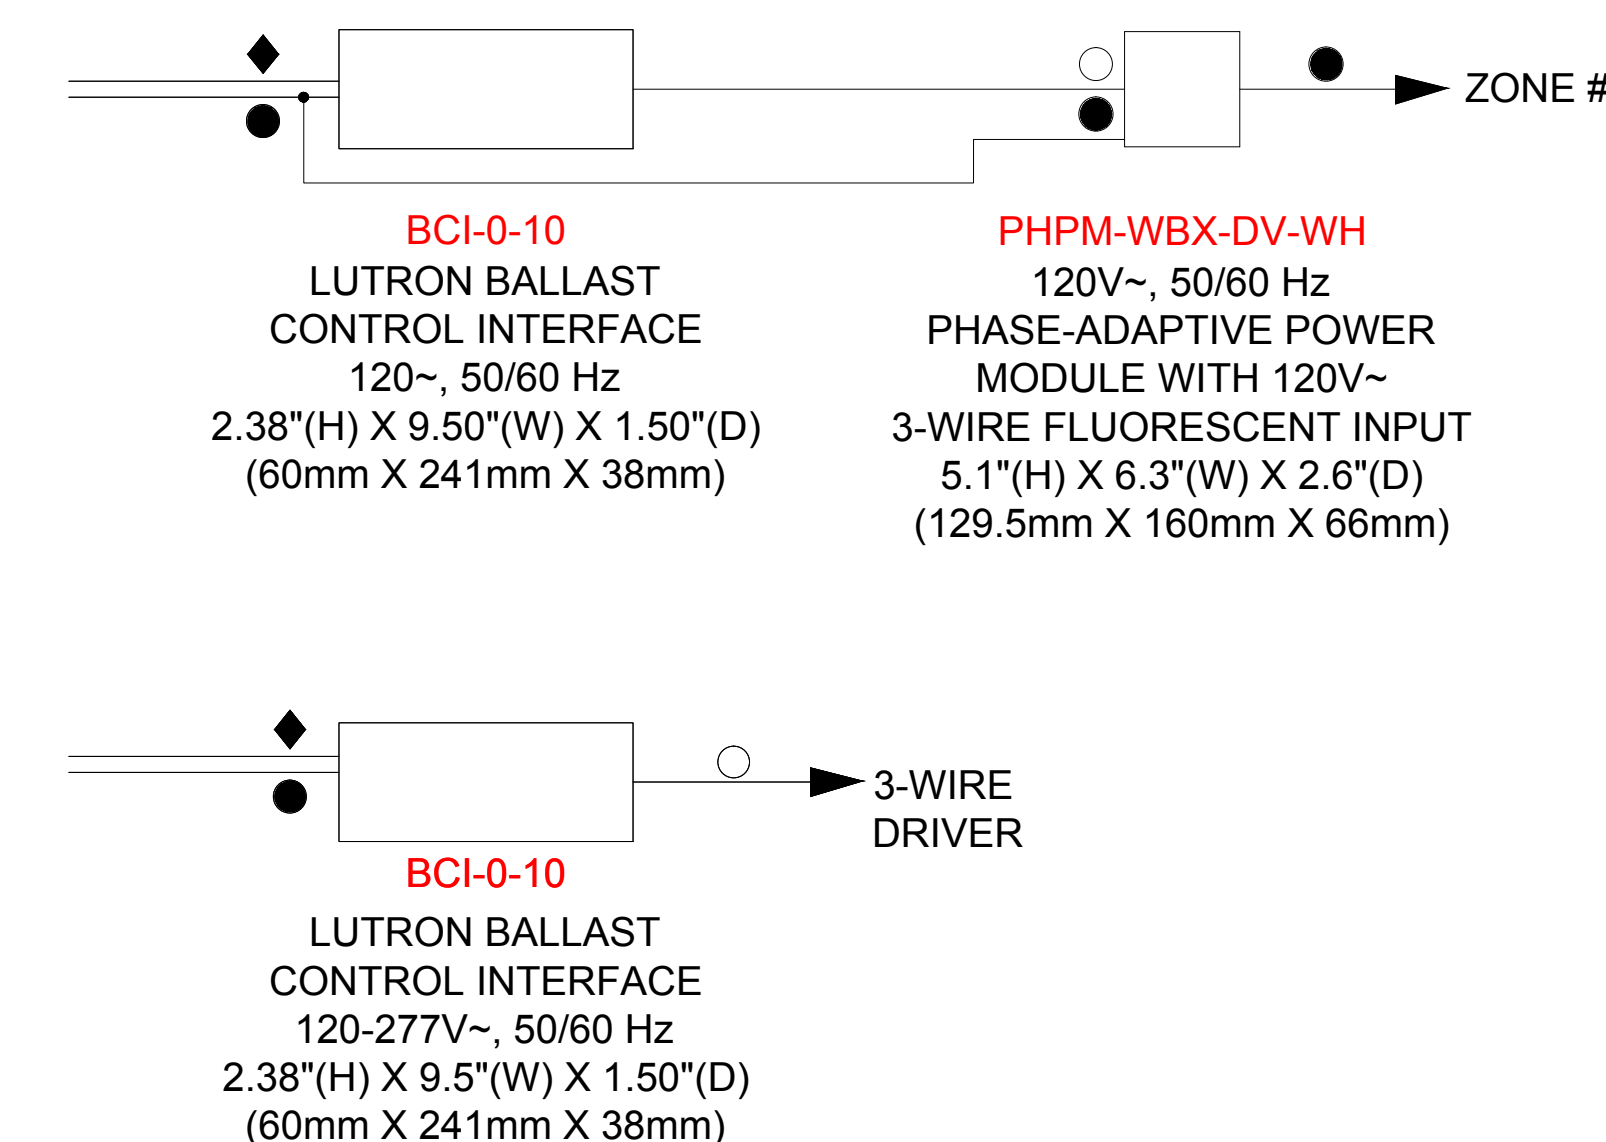

WIRING LEGEND:

- INPUT POWER (NORMAL)
- 2 #12AWG (4 mm²)
- 3 #12AWG (4 mm²)
- ◆ 0-10V SIGNAL: 2 #18AWG (1.0 mm²)
- PWM SIGNAL
- 2 #18AWG (1.0 mm²)

PHPM-PA-120

PHPM-PA-DV

PHPM-PA-277/DV

PHPM-3F-120

PHPM-3F-DV

PHPM-WBX-120

PHPM-WBX-DV

PHPM-WBX-277/DV

PHPM-SW-DV

NGRX-PB

LUT-LBX

GRX-PWM

GRX-TVI

CU300HD-CPN6814

LUT-ELI-3PH_PPDV

LUT-ELI-3PH

LUTRON BALLAST CONTROL INTERFACE

LDC-10x4

LDC-16x4

LDC-XX-TP