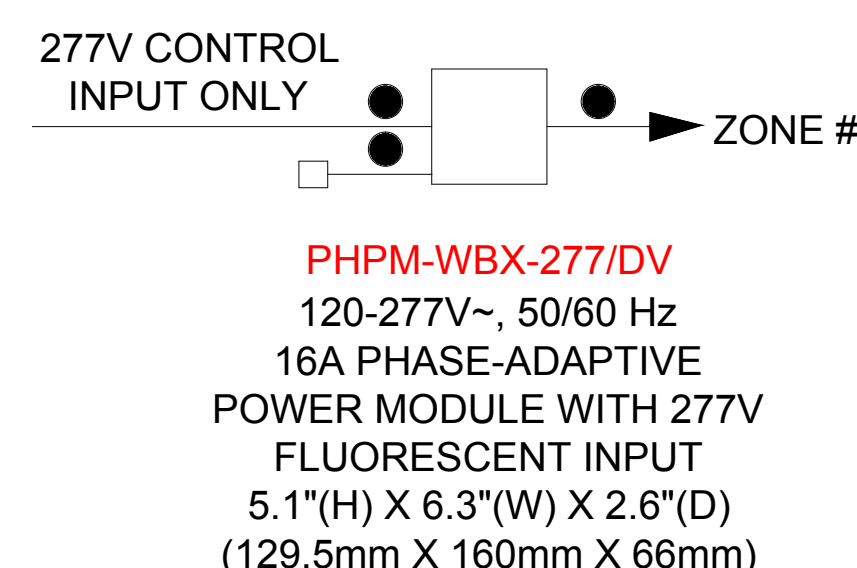

PHPM-WBX-277/DV