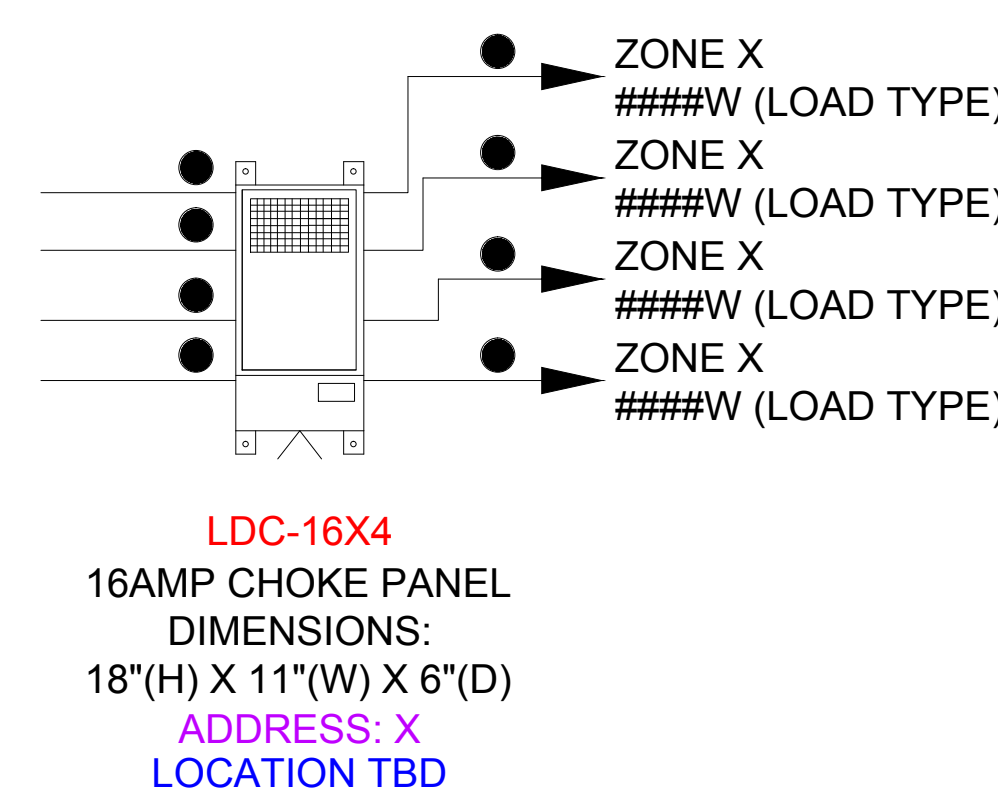

WIRING LEGEND:

- INPUT POWER (NORMAL)
- 2 #12AWG (4 mm²)
- 3 #12AWG (4 mm²)
- ◆ 0-10V SIGNAL: 2 #18AWG (1.0 mm²)
- PWM SIGNAL
- 2 #18AWG (1.0 mm²)

PHPM-PA-120

PHPM-PA-DV

PHPM-PA-277/DV

PHPM-3F-120

PHPM-3F-DV

CU300HD-CPN6814

LUT-ELI-3PH_PPDV

LUT-ELI-3PH

LUTRON BALLAST CONTROL INTERFACE

LDC-10x4

LDC-16x4

LDC-XX-TP