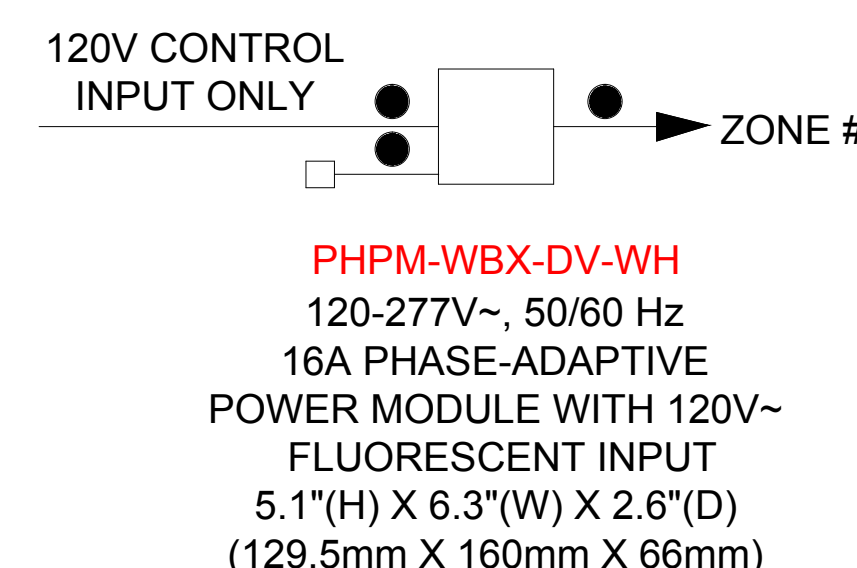

PHPM-WBX-DV