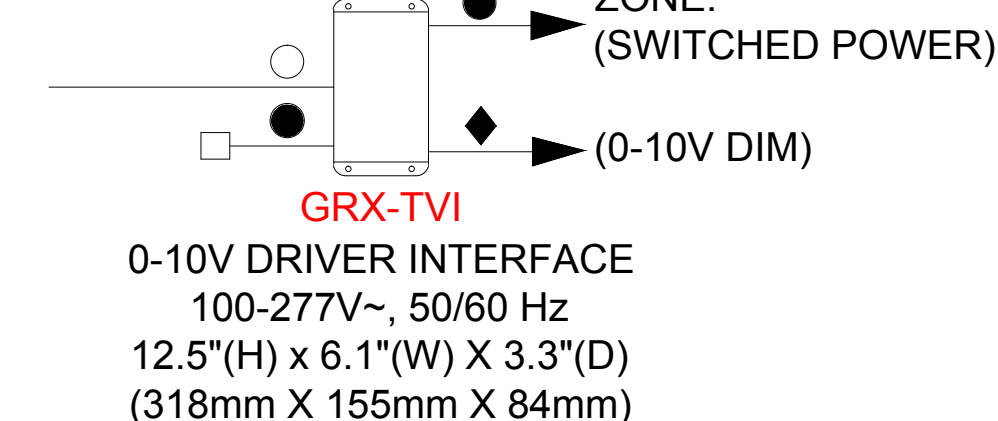

WIRING LEGEND:

- INPUT POWER (NORMAL)
- 2 #12AWG (4 mm²)
- 3 #12AWG (4 mm²)
- 0-10V SIGNAL: 2 #18AWG (1.0 mm²)
- PWM SIGNAL
- ●● 2 #18AWG (1.0 mm²)

PHPM-PA-120

PHPM-3F-120

PHPM-WBX-120

NGRX-PB

GRX-PWM

GRX-TVI

LDC-XX-TP