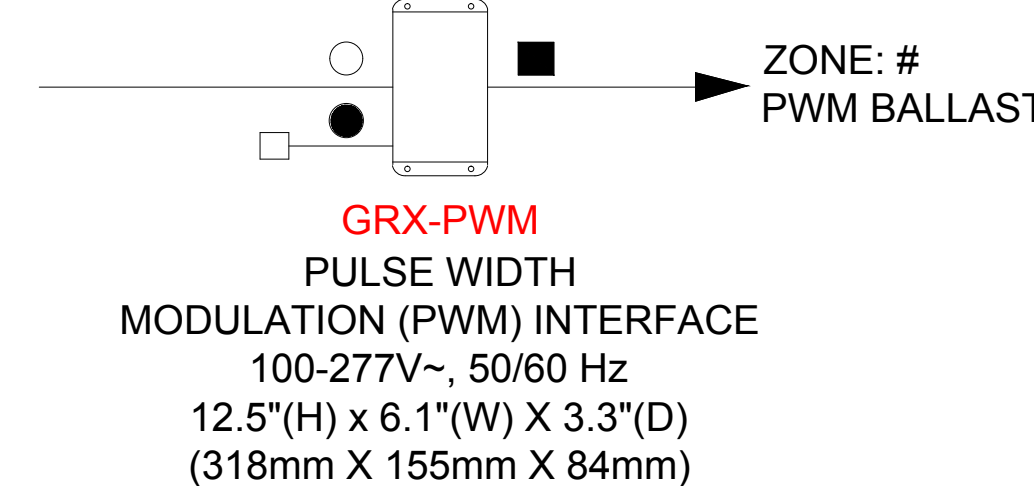

WIRING LEGEND:

- INPUT POWER (NORMAL)
- 2 #12AWG (4 mm²)
- 3 #12AWG (4 mm²)
- ◆ 0-10V SIGNAL: 2 #18AWG (1.0 mm²)
- PWM SIGNAL
- 2 #18AWG (1.0 mm²)

PHPM-PA-120

PHPM-PA-DV

PHPM-PA-277/DV

PHPM-3F-120

PHPM-3F-DV

PHPM-WBX-120

PHPM-WBX-DV

PHPM-WBX-277/DV

PHPM-SW-DV

NGRX-PB

LUT-LBX

GRX-PWM

GRX-TVI

CU300HD-CPN6814

LUT-ELI-3PH_PPDV

LUT-ELI-3PH

LUTRON BALLAST CONTROL INTERFACE

LDC-10x4

LDC-16x4

LDC-XX-TP