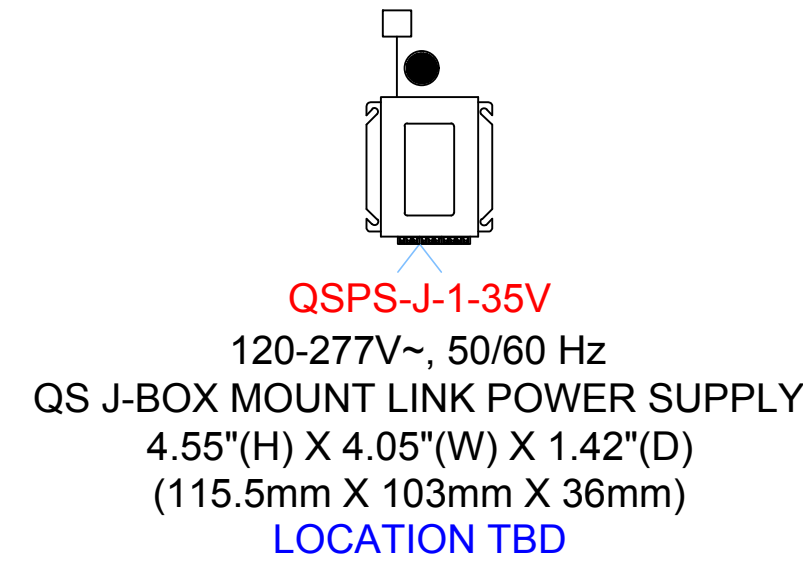

QSPS-J-1-35V