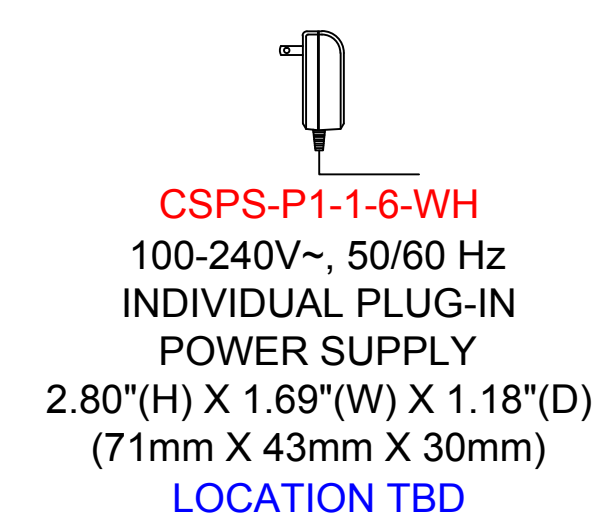

QSPS-P1-10-60

QSPS-10PNL

QSPS-30PNL-NPM

QSPS-J-1-35V

QSPSY-10PNL

QSPS-10PNL-NPM

QSPS-P1-1-35V

CSPS-P1-10-6

CSPS-P1-1-6-WH

CSPS WIRING GUIDE

CELLULAR SHADE POWER PANEL POWER SUPPLY (CSPS-P1-10-6) WIRING GUIDE			
WIRE GAUGE	16 AWG (1.5 mm ²)	18 AWG (1 mm ²)	20 AWG (0.5 mm ²)
DISTANCE TO CELLULAR SHADE	200 FT (60 m)	125 FT (35 m)	75 FT (22 m)

QS SHADE EQUIPMENT

BLOCK LIBRARY

WIRING LEGEND:

- INPUT POWER (NORMAL)
- 2 #12AWG (4 mm²)
- ⚡ 2-WAY RF COMMUNICATION
- Ⓜ CAT5E OR BETTER CABLE FOR LUTRON NETWORK - TERMINATED WITH RJ45 CONNECTORS (TO BE PROVIDED BY OTHERS). 328 FT (100 m) MAXIMUM RUN.