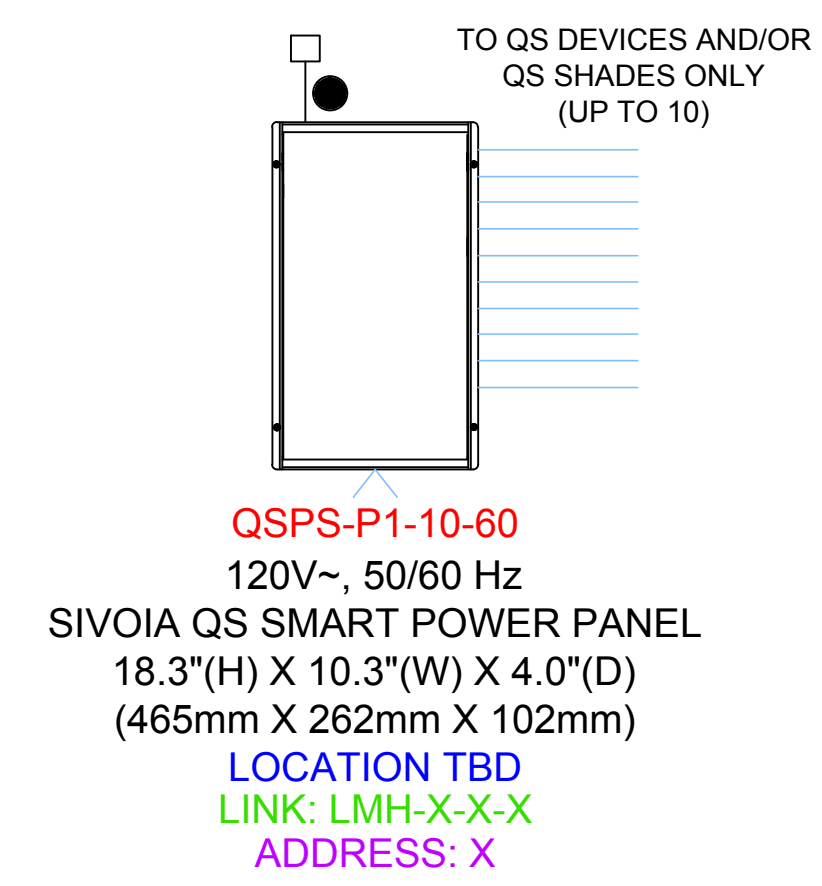

QSPS-P1-10-60