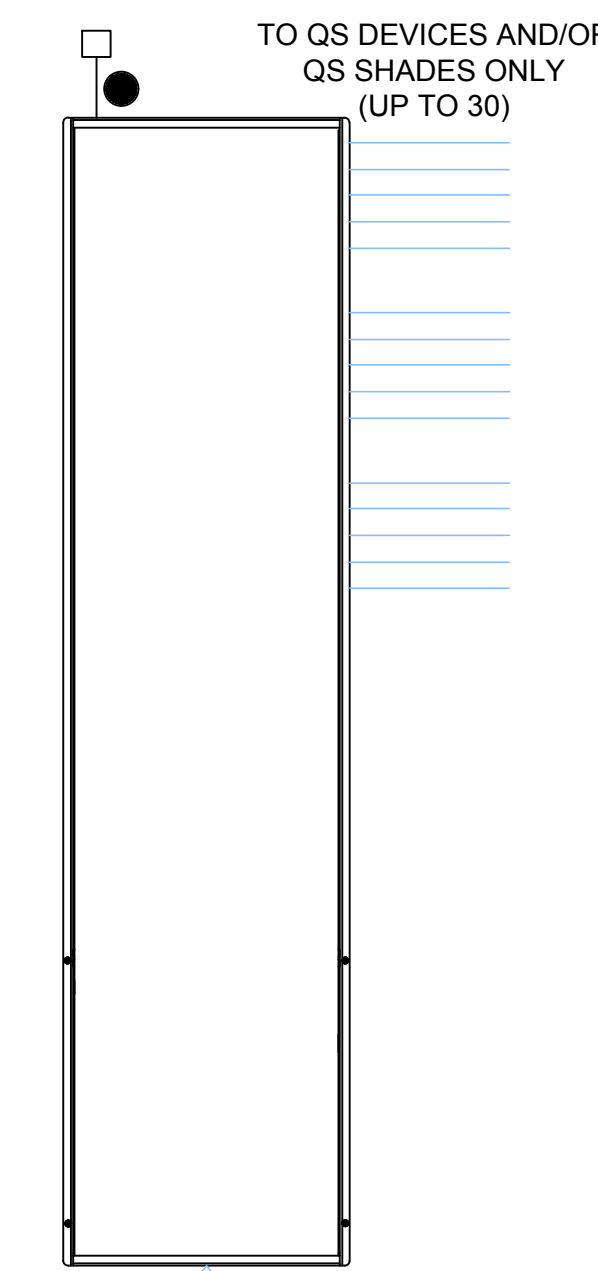

QSPS-30PNL-NPM