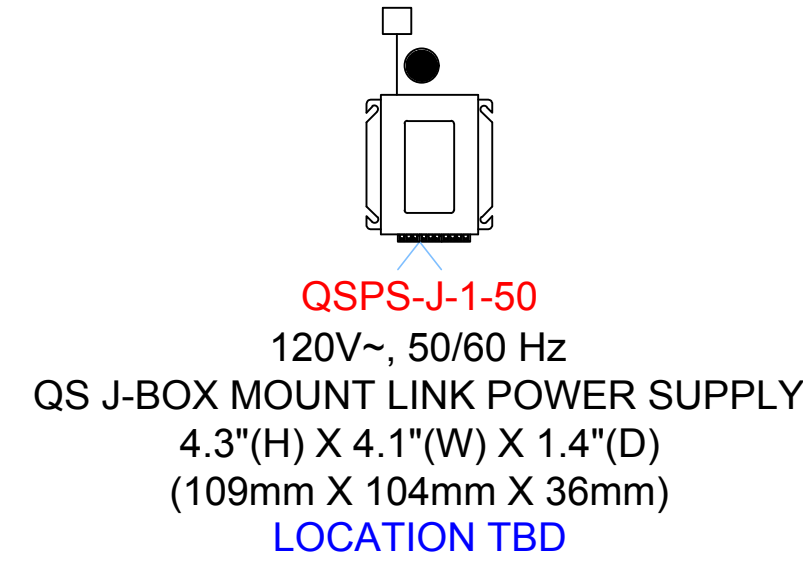

QSPS-J-1-50