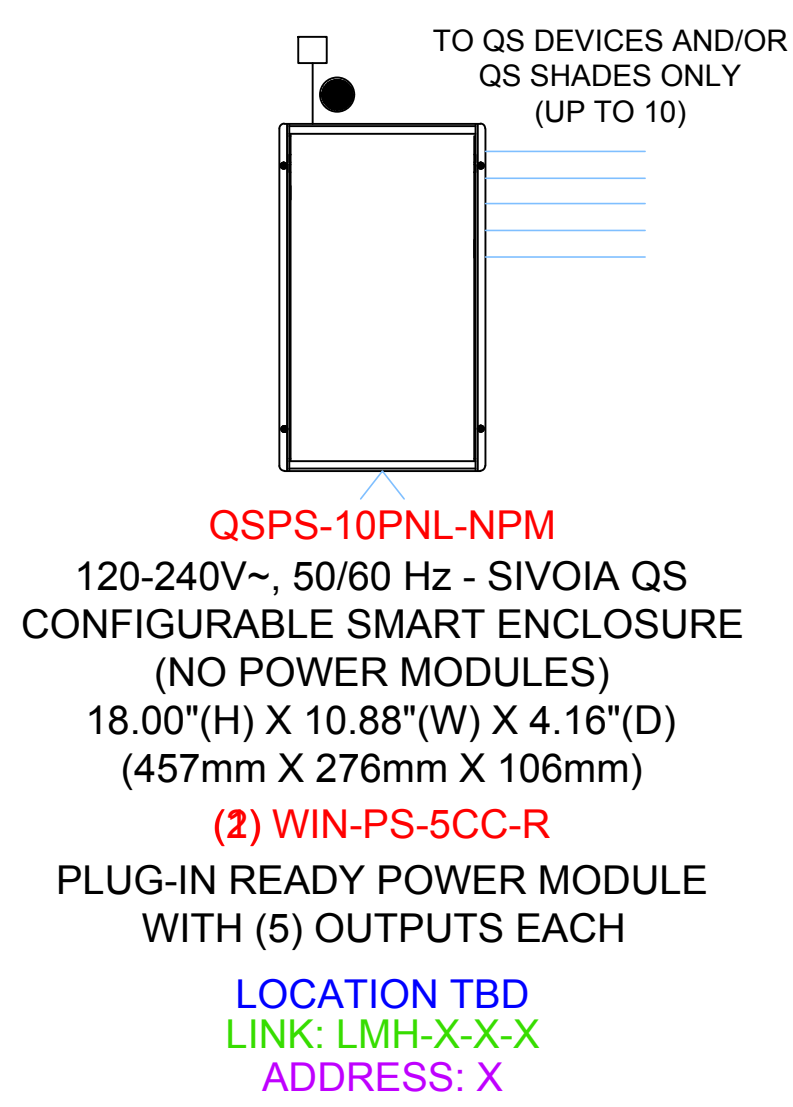

QSPS-10PNL-NPM