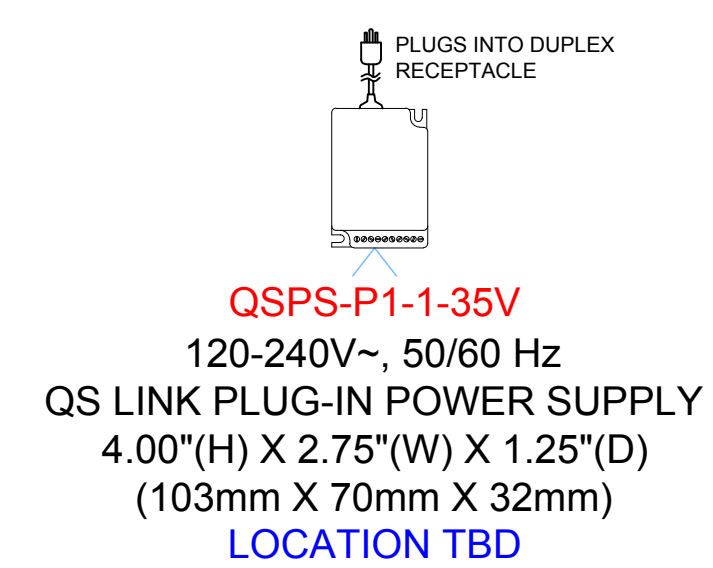

QSPS-P1-10-60

QSPS-10PNL

QSPS-30PNL-NPM

QSPS-J-1-35V

QSPSY-10PNL

QSPS-10PNL-NPM

QSPS-P1-1-35V

CSPS-P1-10-6

CSPS-P1-1-6-WH

CSPS WIRING GUIDE

CELLULAR SHADE POWER PANEL POWER SUPPLY (CSPS-P1-10-6) WIRING GUIDE			
WIRE GAUGE	16 AWG (1.5 mm ²)	18 AWG (1 mm ²)	20 AWG (0.5 mm ²)
DISTANCE TO CELLULAR SHADE	200 FT (60 m)	125 FT (35 m)	75 FT (22 m)

QS SHADE EQUIPMENT

BLOCK LIBRARY

WIRING LEGEND:

- INPUT POWER (NORMAL)
- 2 #12AWG (4 mm²)
- ⚡ 2-WAY RF COMMUNICATION
- Ⓜ CAT5E OR BETTER CABLE FOR LUTRON NETWORK - TERMINATED WITH RJ45 CONNECTORS (TO BE PROVIDED BY OTHERS). 328 FT (100 m) MAXIMUM RUN.