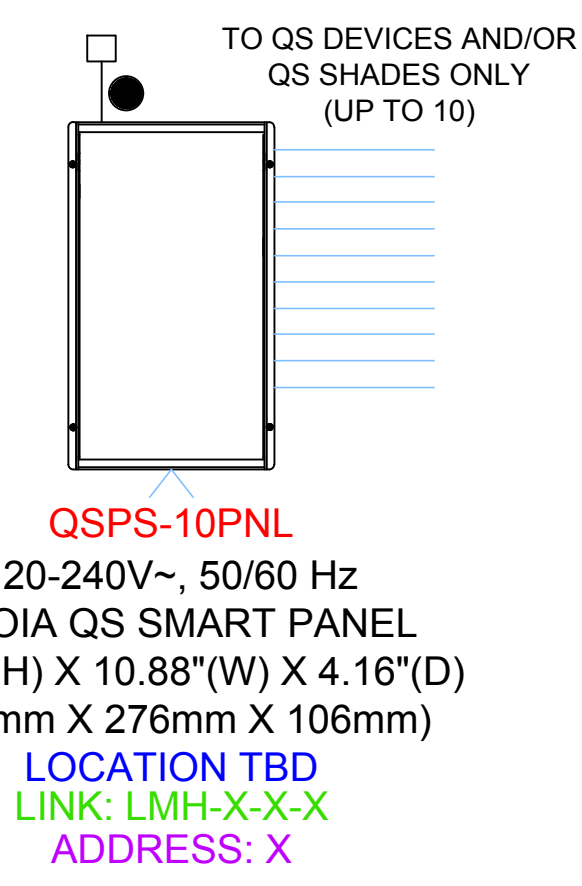

QSPS-10PNL