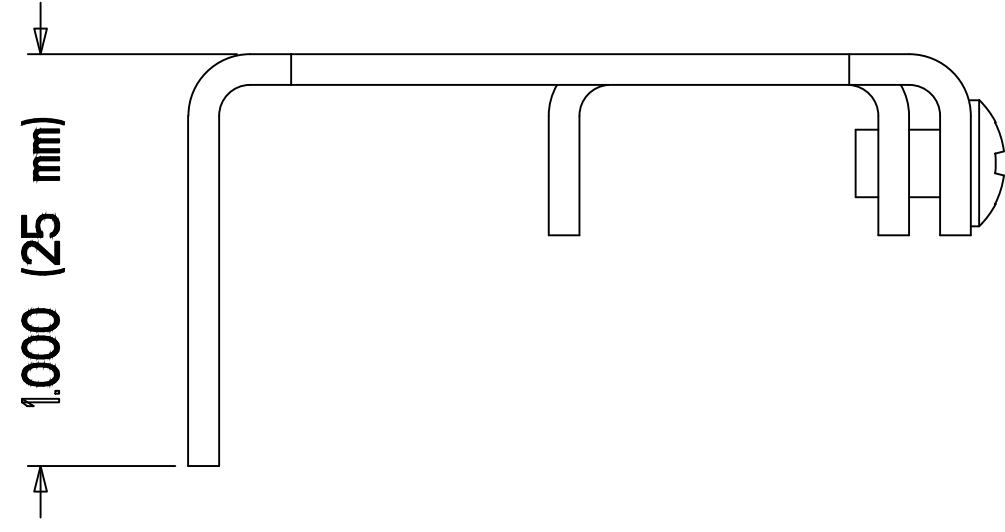

ROLLER SHADE DETAIL DRAWING

SCALE: 2:1

ISOMETRIC VIEW

TOP VIEW

SIDE VIEW

FRONT VIEW

Lutron Electronics Co., Inc.
7200 Suter Road | Coopersburg, PA 18036 | USA
1(800) 446-1503 | fax: (610) 282-7439
shadinginfo@lutron.com

Copyright © 2009 Lutron Electronics Co., Inc.

ROLLER 64 ROMAN BRACKET
DRAWING #
REV: A