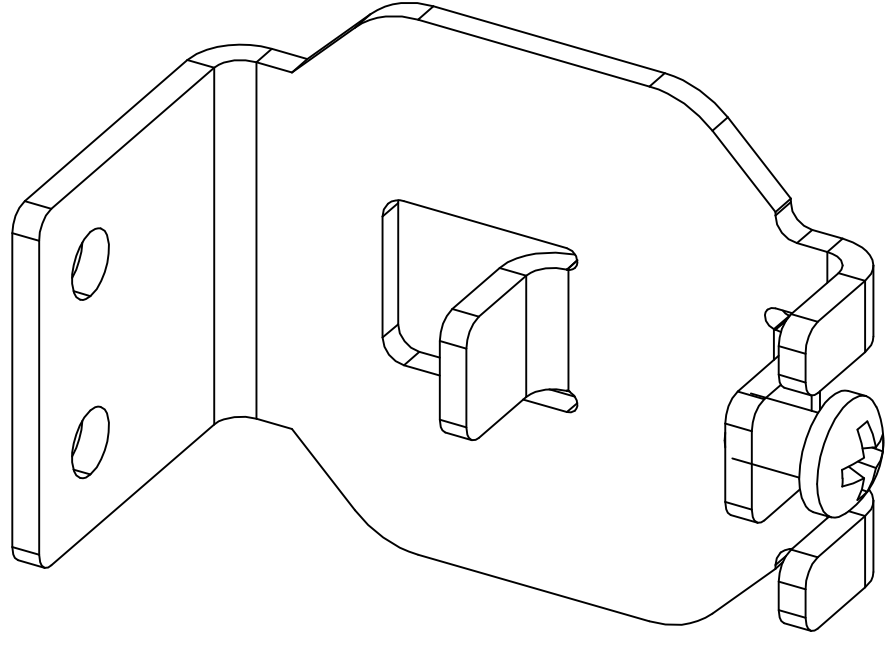

ROLLER SHADE DETAIL DRAWING

SCALE: 2:1

ISOMETRIC VIEW

TOP VIEW

SIDE VIEW

FRONT VIEW

Lutron Electronics Co., Inc.
7200 Suter Road | Coopersburg, PA 18036 | USA
1(800) 446-1503 | fax: (610) 282-7439
shadinginfo@lutron.com

Copyright © 2009 Lutron Electronics Co., Inc.

ROLLER 64 ROMAN BRACKET
DRAWING #
REV: A