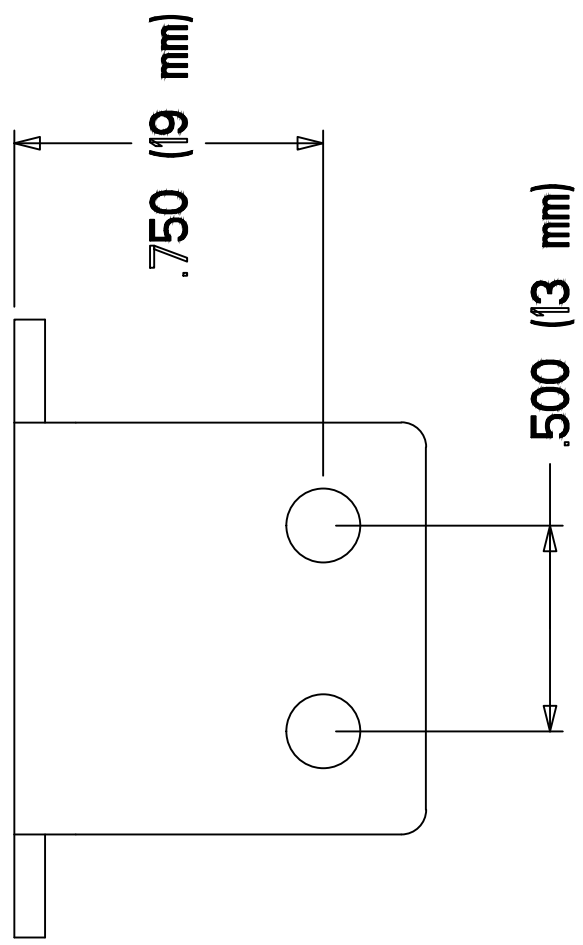

ROLLER SHADE DETAIL DRAWING

SCALE: 2:1

ISOMETRIC VIEW

TOP VIEW

SIDE VIEW

FRONT VIEW

Lutron Electronics Co., Inc.
7200 Suter Road | Coopersburg, PA 18036 | USA
1(800) 446-1503 | fax: (610) 282-7439
shadinginfo@lutron.com

Copyright © 2009 Lutron Electronics Co., Inc.

ROLLER 64 ROMAN BRACKET
DRAWING #
REV: A