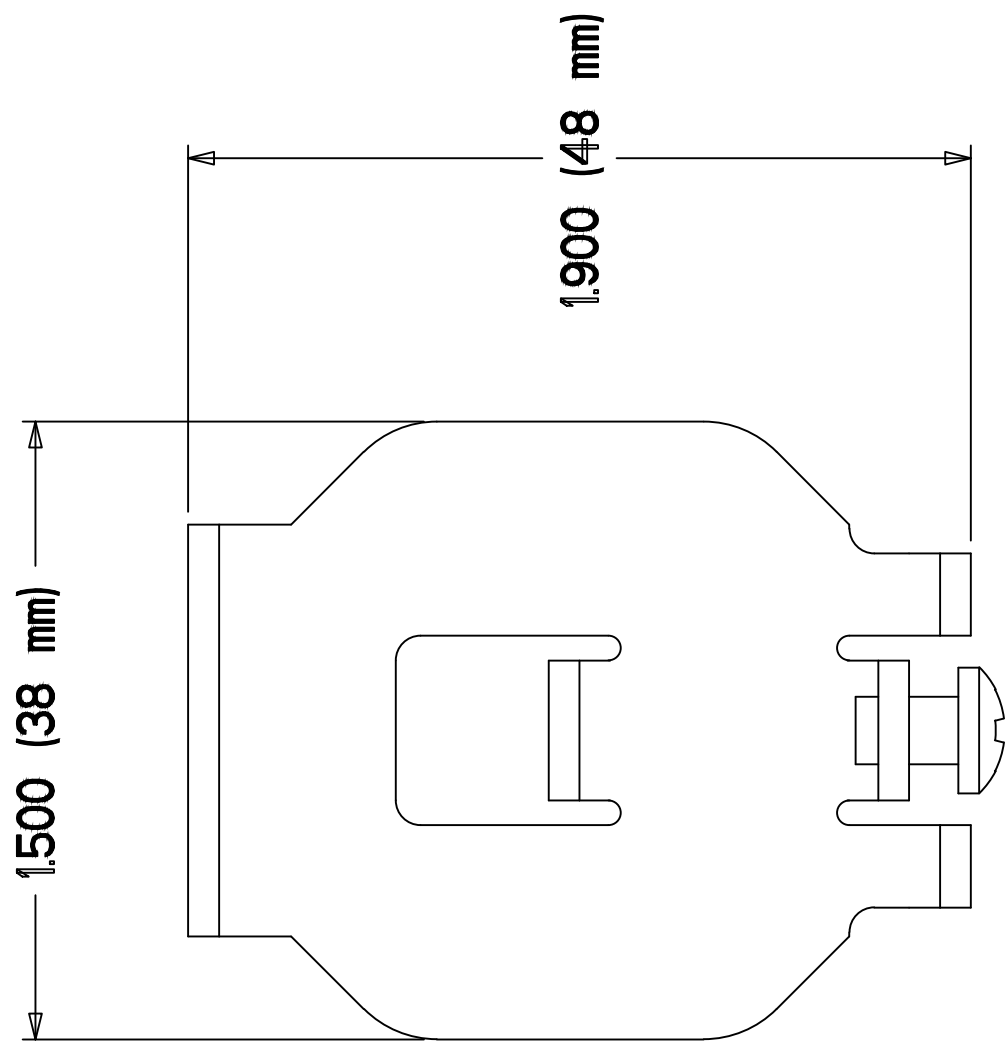

ROLLER SHADE DETAIL DRAWING

SCALE: 2:1

ISOMETRIC VIEW

TOP VIEW

SIDE VIEW

FRONT VIEW

Lutron Electronics Co., Inc.
7200 Suter Road | Coopersburg, PA 18036 | USA
1(800) 446-1503 | fax: (610) 282-7439
shadinginfo@lutron.com

Copyright © 2009 Lutron Electronics Co., Inc.

ROLLER 64 ROMAN BRACKET
DRAWING #
REV: A