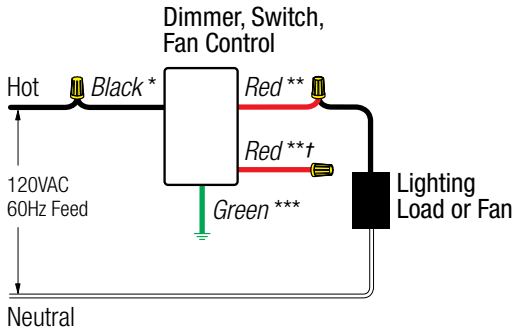

## wiring diagram #2

single-pole wiring of 3-way control

\* or Copper/Black screw terminal

\*\* or Brass screw terminal

\*\*\* or Green screw terminal

† or Red/White stripe (cap off)