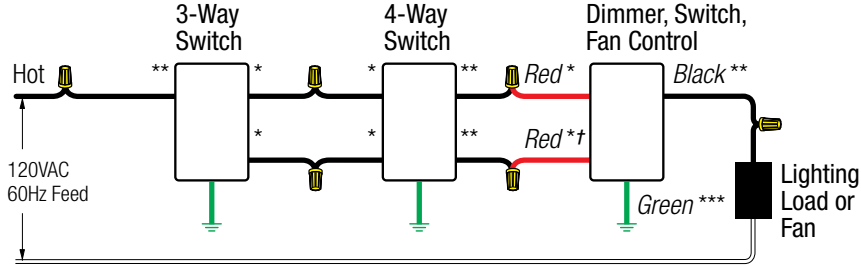

## 4-way wiring

### Control Line Side

OR

### Control Load Side

- \* or Copper/Black screw terminal
- \*\* or Brass/Gold screw terminal
- \*\*\* or Green screw terminal
- † or Red/White stripe