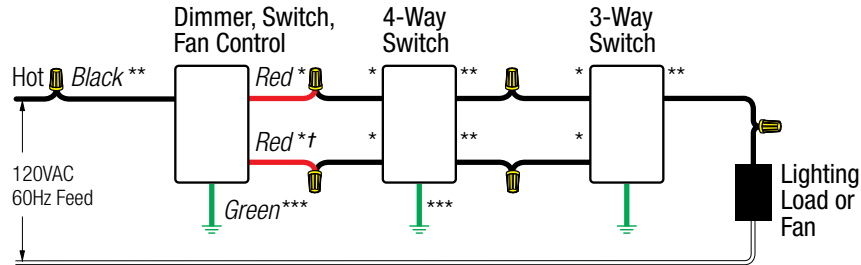

## 4-way wiring

### Control Line Side

OR

### Control Load Side

- \* or Copper/Black screw terminal
- \*\* or Brass/Gold screw terminal
- \*\*\* or Green screw terminal
- † or Red/White stripe